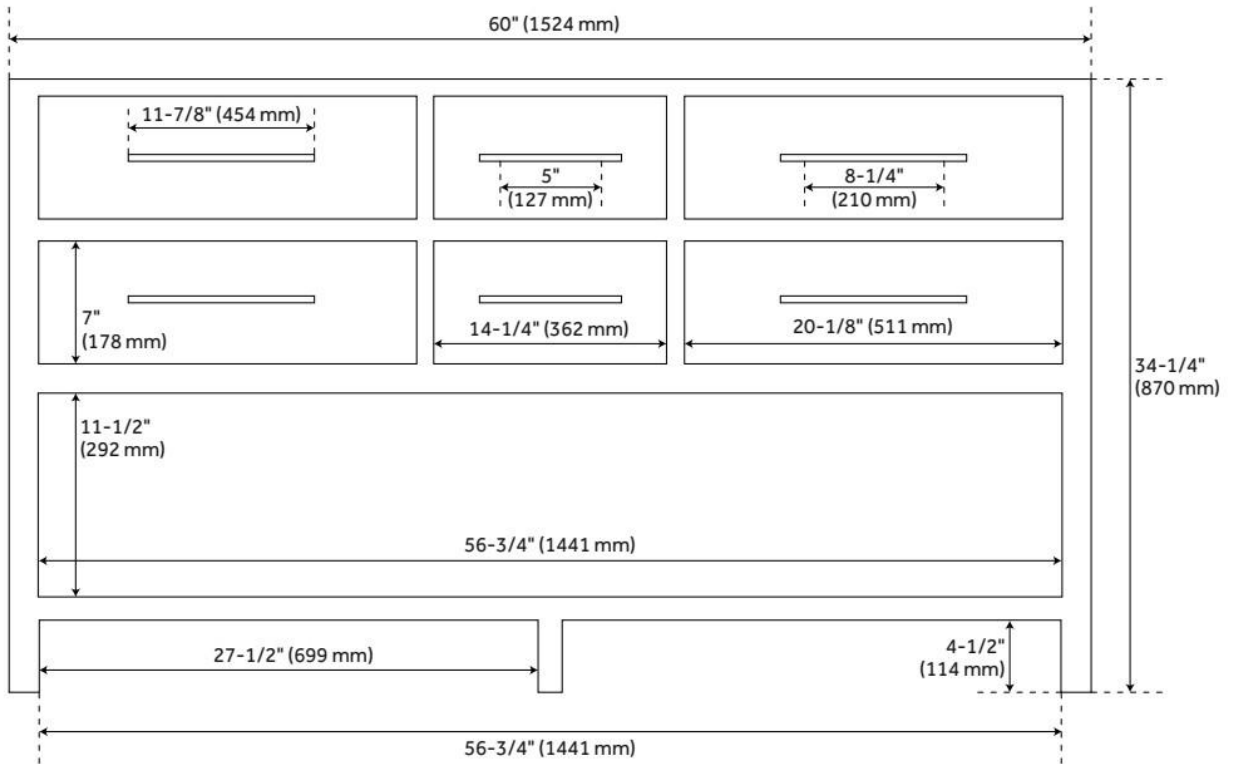

60" ROBERTSON MAHOGANY CONSOLE DOUBLE VANITY FOR RECTANGULAR UNDERMOUNT SINKS -

SKU: 941275

Code: SH459677, SH458539, SH458536, SH458537, SH458534, SH458535, SH457011, SH457013, SH457012, SH457010, SH457009, SH441656, SH559132

REVISED 11/27/2024