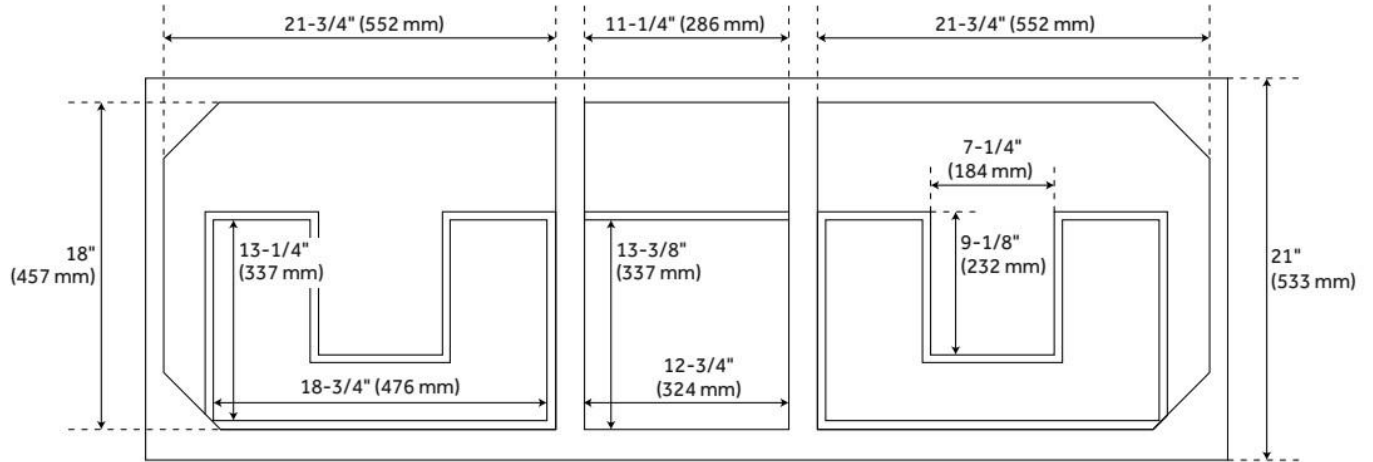

60" ROBERTSON MAHOGANY CONSOLE DOUBLE VANITY FOR RECTANGULAR UNDERMOUNT SINKS -

SKU: 941275

Code: SH459677, SH458539, SH458536, SH458537, SH458534, SH458535, SH457011, SH457013, SH457012, SH457010, SH457009, SH441656, SH559132

REVISED 11/27/2024