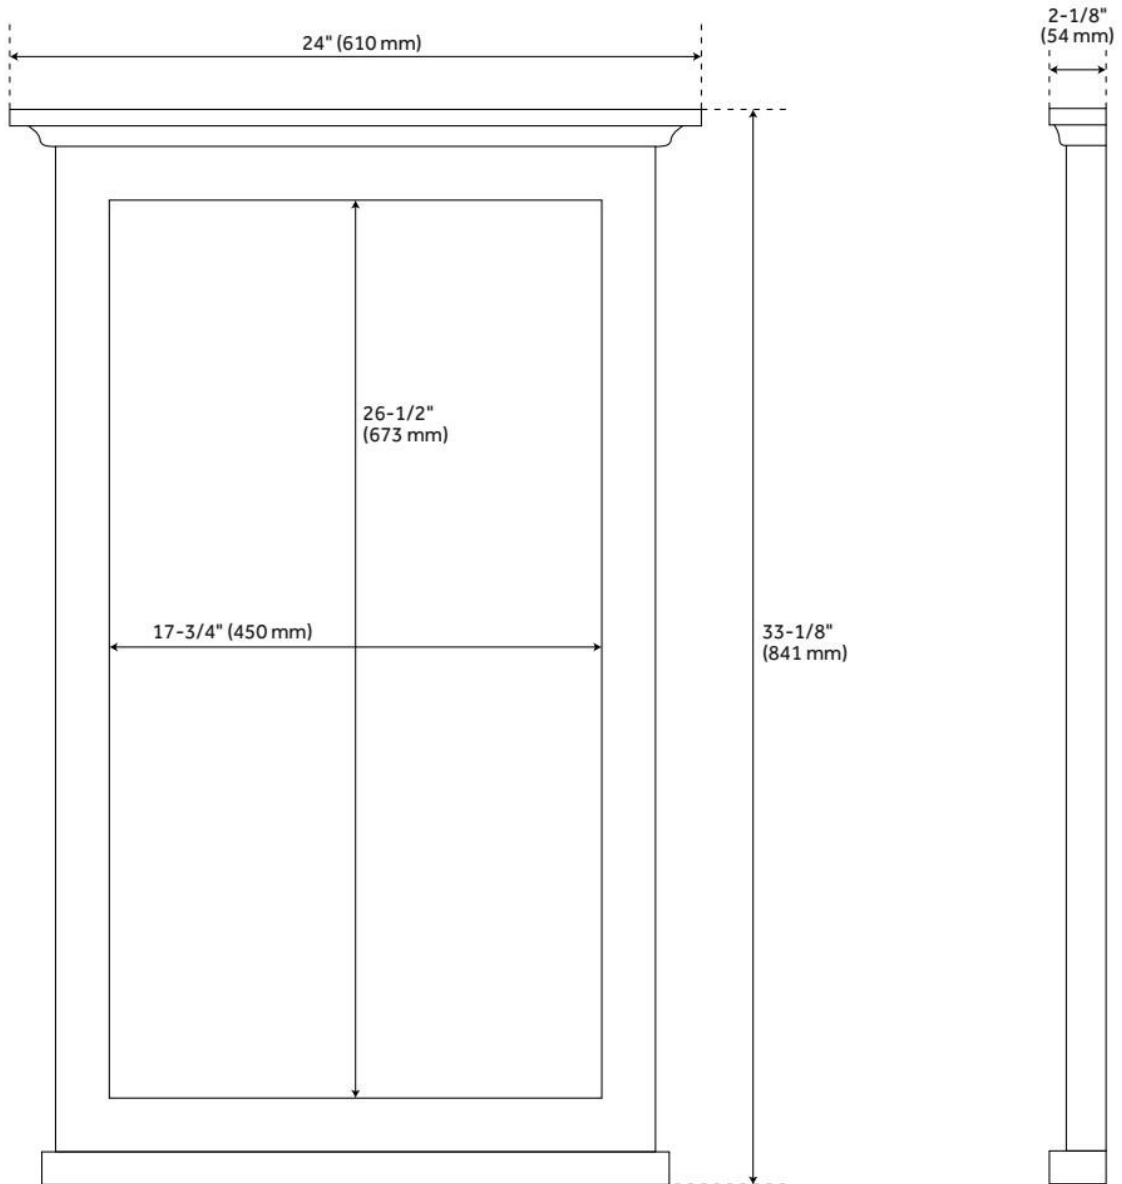

KELLER MAHOGANY VANITY MIRROR - VINTAGE NAVY BLUE

SKU: 941278

Code: SH433834, SH433852

REVISED 8/22/2024