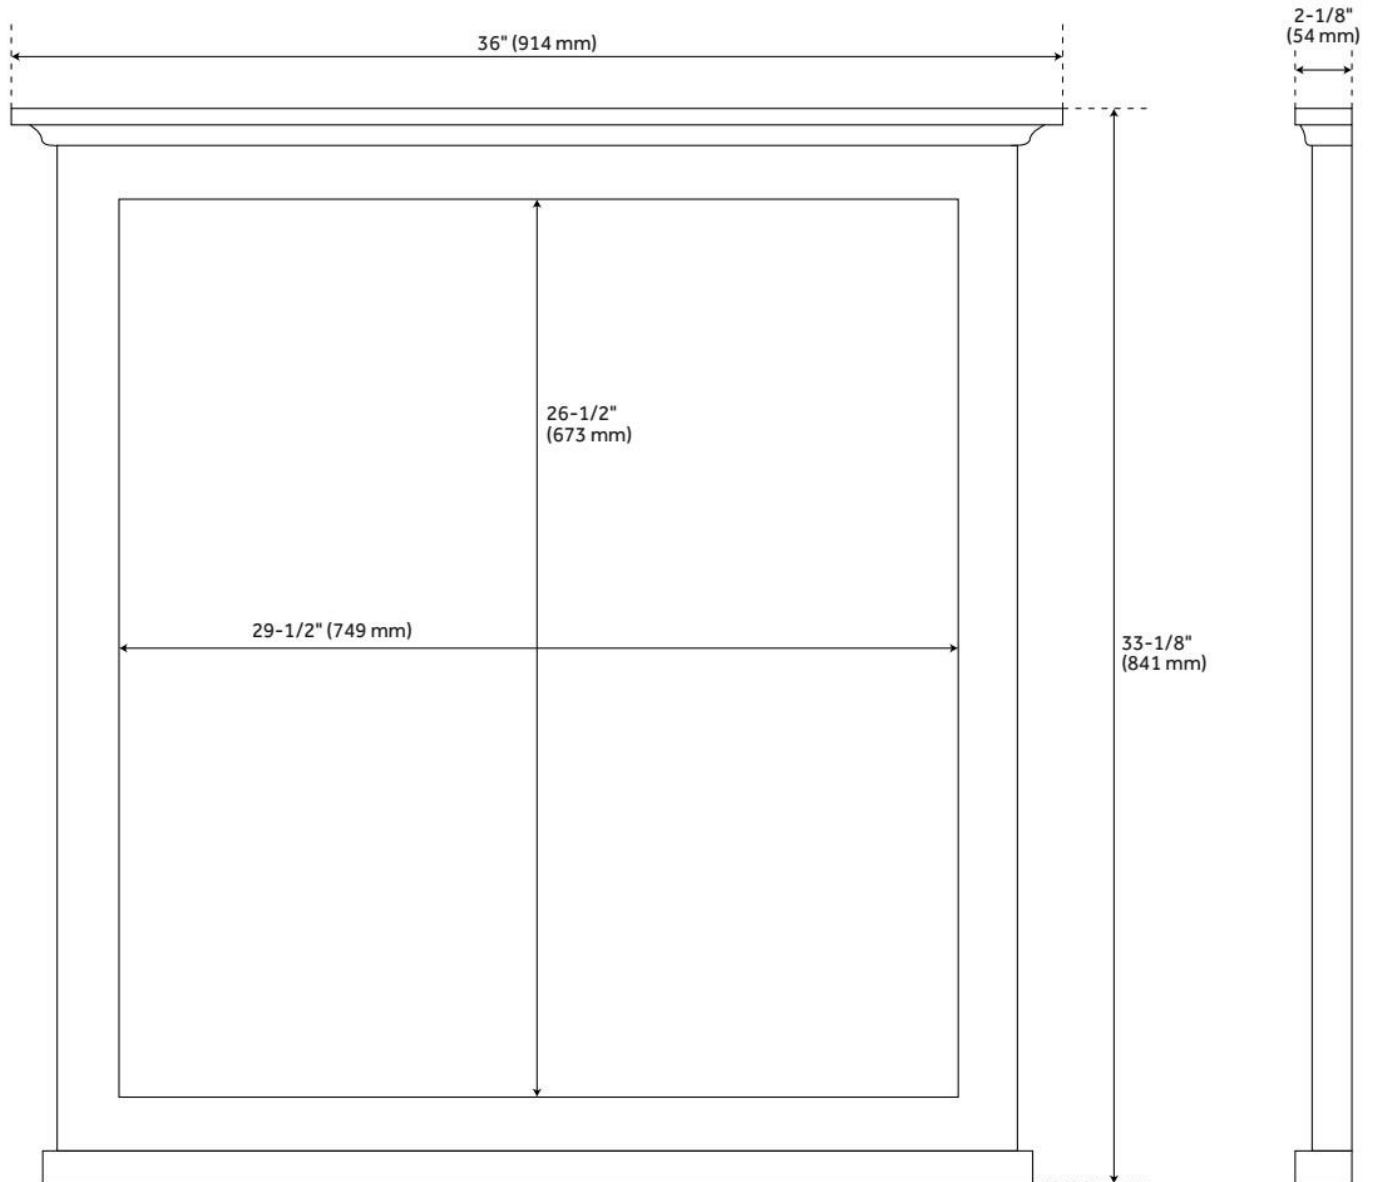

KELLER MAHOGANY VANITY MIRROR - VINTAGE NAVY BLUE

SKU: 941278

Code: SH433834, SH433852

REVISED 8/22/2024