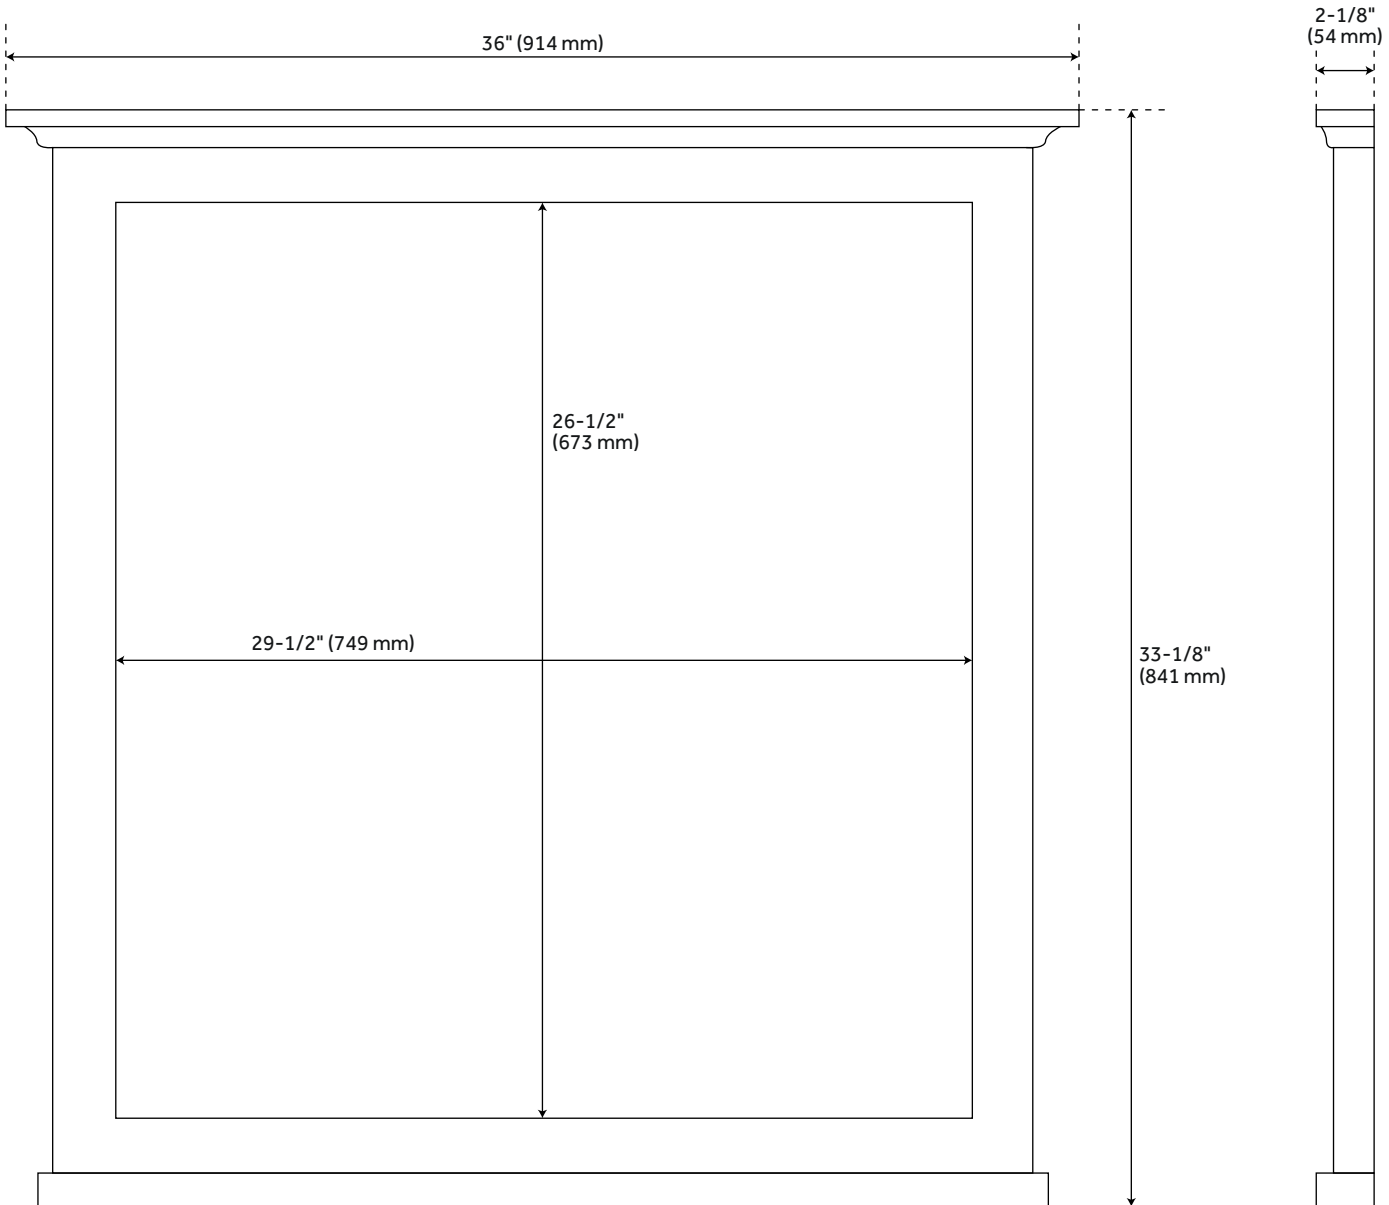

KELLER MAHOGANY VANITY MIRROR - VINTAGE NAVY BLUE

SKU: 941278

Code: SH433834, SH433852

FEATURES

- Features: Framed
- Design: Traditional
- Product Finish: Vintage Navy Blue
- Material: Mahogany
- Mounting Hardware Included: Yes
- Assembly Required: No
- Mirror Shape: Rectangle

REVISED 3/30/2023

KELLER MAHOGANY VANITY MIRROR - VINTAGE NAVY BLUE

SKU: 941278

Code: SH433834, SH433852

ADDITIONAL FEATURES

- 24" mirror overall: 24" W x 33-1/8" H x 2-1/8" D. Mirror only: 17-3/4" W x 26-1/2" H. Mounting centers: 15-1/2".
- 36" mirror overall: 36" W x 33-1/8" H x 2-1/8" D. Mirror only: 29-1/2" W x 26-1/2" H. Mounting centers: 27".
- Durable french cleat mounting system included.
- [Wood finish samples available.](#)

REVISED 3/30/2023

24" KELLER MAHOGANY VANITY MIRROR - VINTAGE NAVY BLUE

SKU: 941278

All dimensions and specifications are nominal and may vary. Use actual products for accuracy in critical situations.

36" KELLER MAHOGANY VANITY MIRROR - VINTAGE NAVY BLUE

SKU: 941278

All dimensions and specifications are nominal and may vary. Use actual products for accuracy in critical situations.