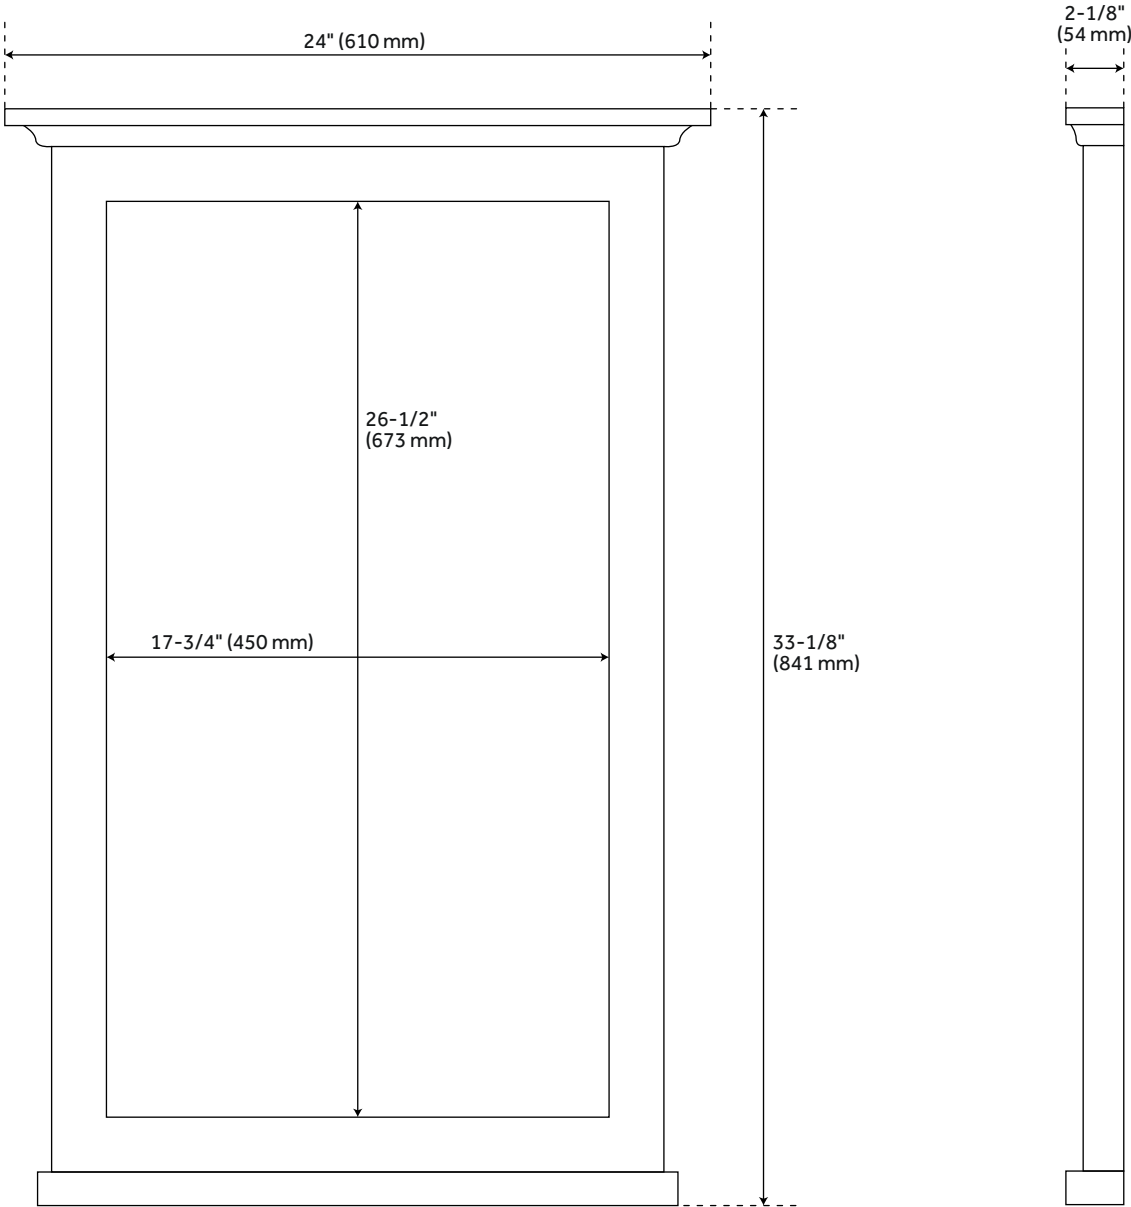

KELLER MAHOGANY VANITY MIRROR - VINTAGE NAVY BLUE

SKU: 941278

Code: SH433834, SH433852

FEATURES

- Features: Framed
- Design: Traditional
- Product Finish: Vintage Navy Blue
- Material: Mahogany
- Mounting Hardware Included: Yes
- Assembly Required: No
- Mirror Shape: Rectangle

REVISED 3/30/2023

KELLER MAHOGANY VANITY MIRROR - VINTAGE NAVY BLUE

SKU: 941278

Code: SH433834, SH433852

ADDITIONAL FEATURES

- 24" mirror overall: 24" W x 33-1/8" H x 2-1/8" D. Mirror only: 17-3/4" W x 26-1/2" H. Mounting centers: 15-1/2".
- 36" mirror overall: 36" W x 33-1/8" H x 2-1/8" D. Mirror only: 29-1/2" W x 26-1/2" H. Mounting centers: 27".
- Durable french cleat mounting system included.
- [Wood finish samples available.](#)

REVISED 3/30/2023

24" KELLER MAHOGANY VANITY MIRROR - VINTAGE NAVY BLUE

SKU: 941278

All dimensions and specifications are nominal and may vary. Use actual products for accuracy in critical situations.

36" KELLER MAHOGANY VANITY MIRROR - VINTAGE NAVY BLUE

SKU: 941278

All dimensions and specifications are nominal and may vary. Use actual products for accuracy in critical situations.