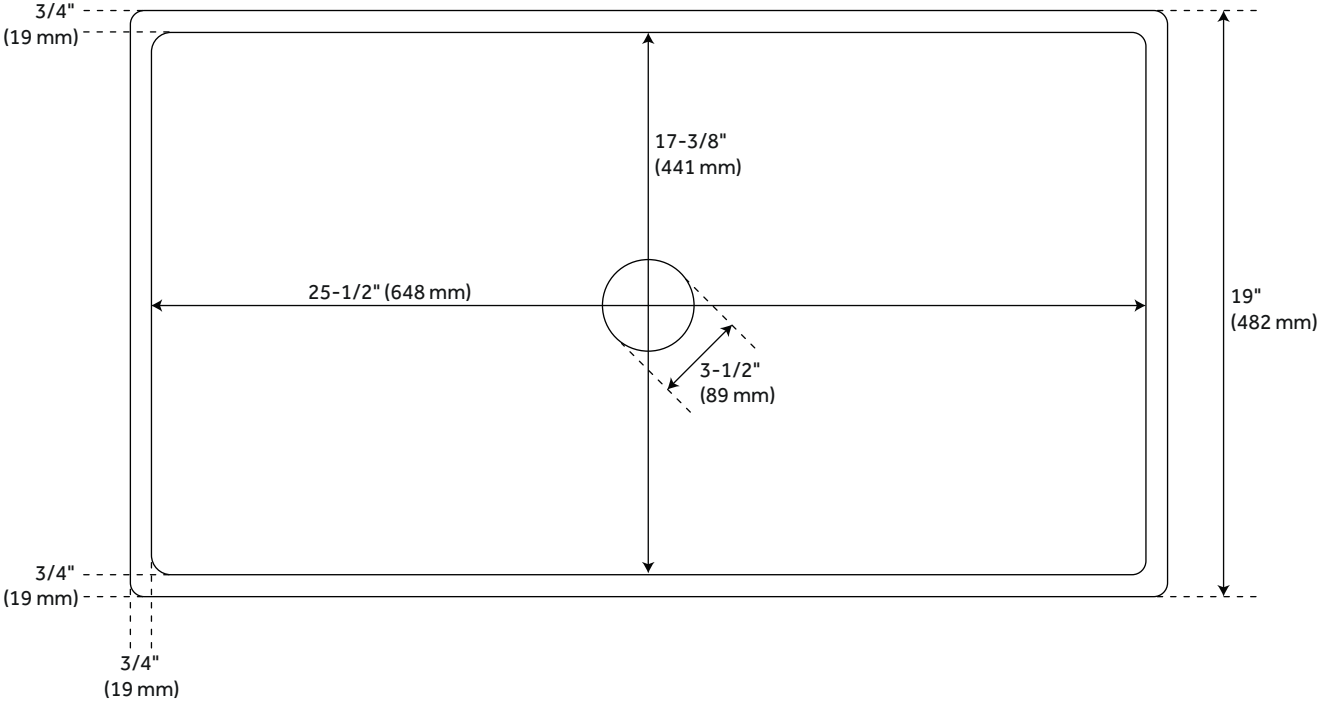

27" TORUN FIRECLAY FARMHOUSE SINK - MATTE BLACK

SKU: 941299

All dimensions and specifications are nominal and may vary. Use actual products for accuracy in critical situations.