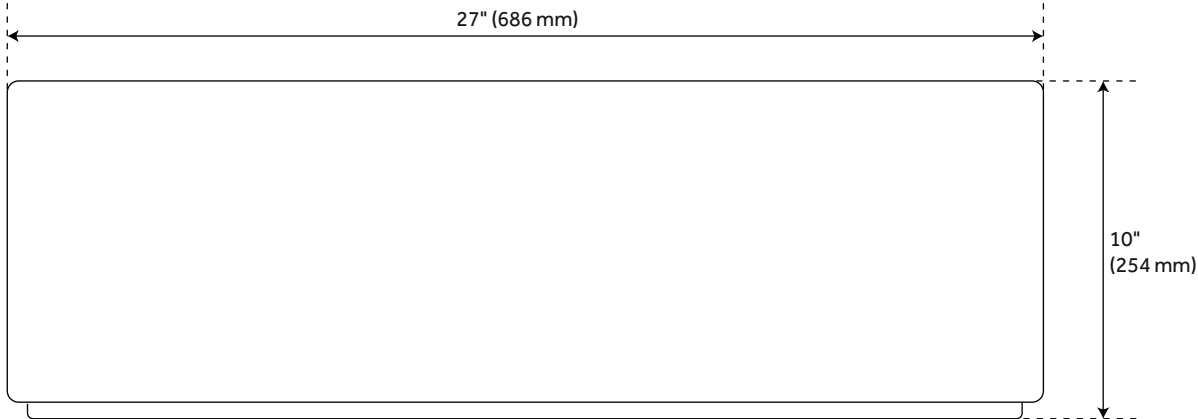

27" TORUN FIRECLAY FARMHOUSE SINK - MATTE BLACK

SKU: 941299

All dimensions and specifications are nominal and may vary. Use actual products for accuracy in critical situations.