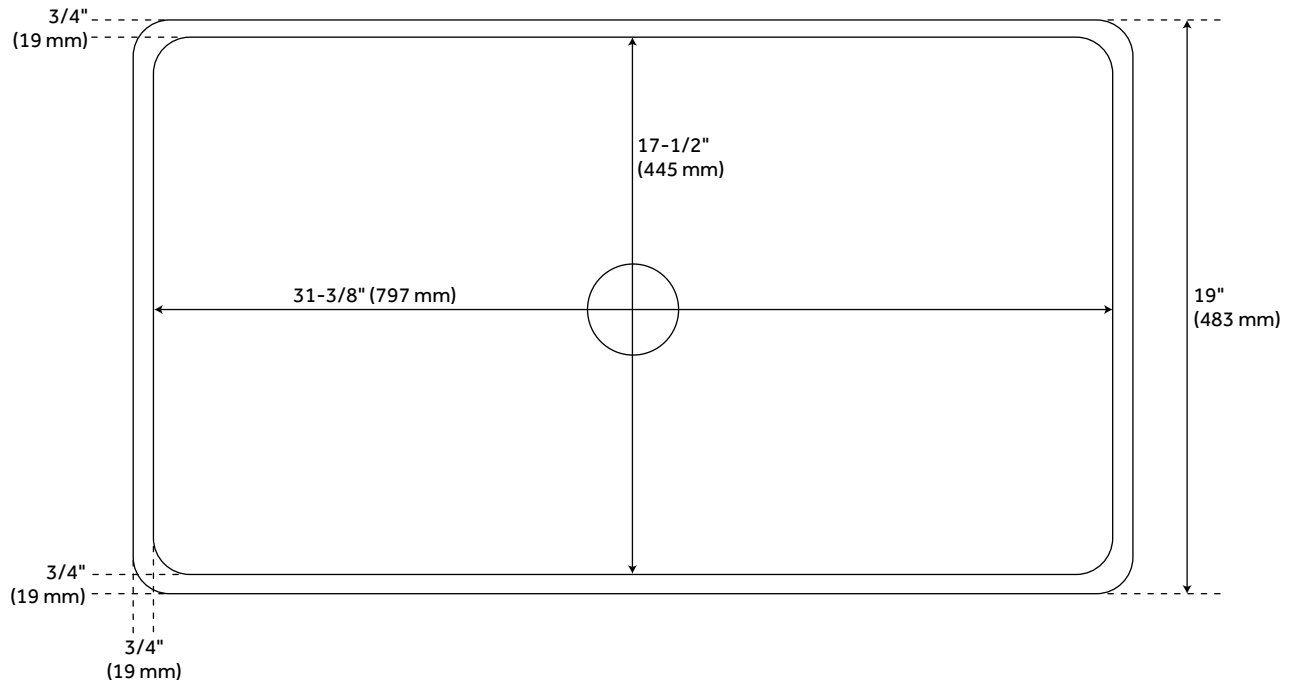

33" TORUN FIRECLAY FARMHOUSE SINK - MATTE BLACK

SKU: 941307

All dimensions and specifications are nominal and may vary. Use actual products for accuracy in critical situations.