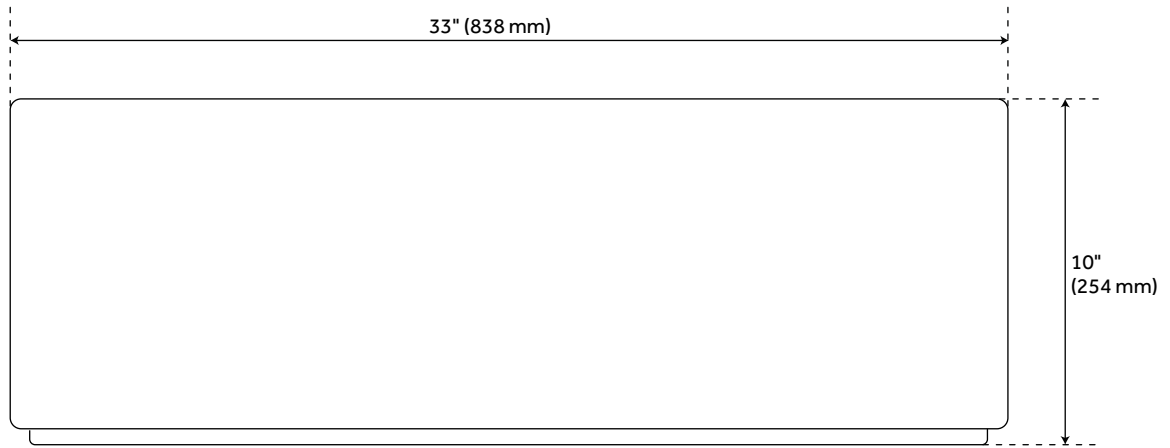

33" TORUN FIRECLAY FARMHOUSE SINK - MATTE BLACK

SKU: 941307

All dimensions and specifications are nominal and may vary. Use actual products for accuracy in critical situations.