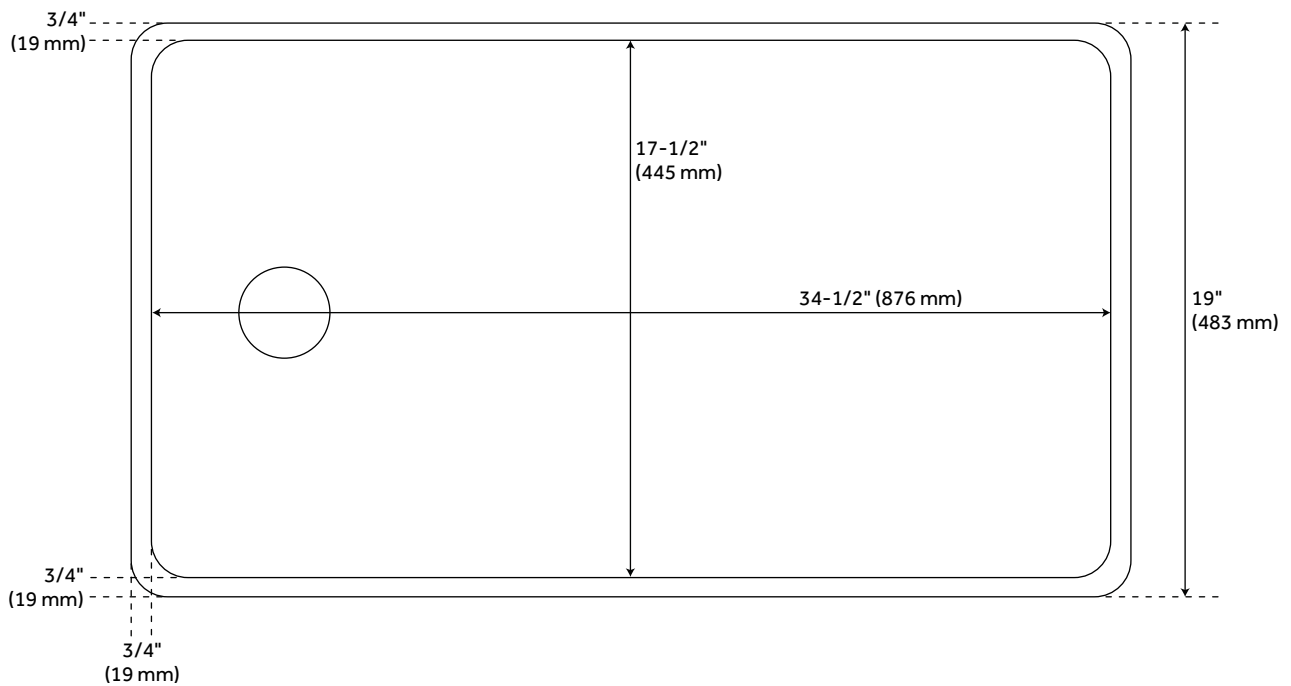

36" TORUN FIRECLAY FARMHOUSE SINK - WHITE

SKU: 941317

SHF1B3618AWH

All dimensions and specifications are nominal and may vary. Use actual products for accuracy in critical situations.