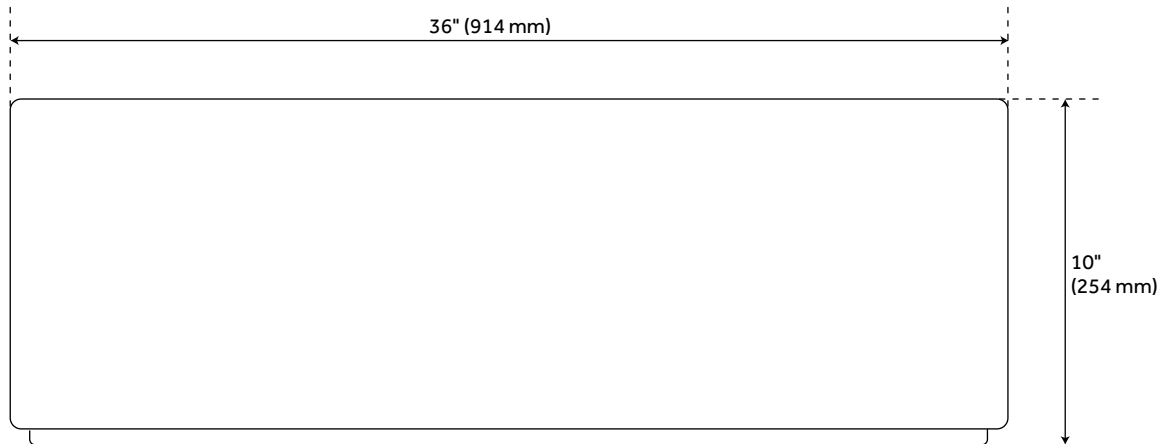

36" TORUN FIRECLAY FARMHOUSE SINK - WHITE

SKU: 941317

SHF1B3618AWH

All dimensions and specifications are nominal and may vary. Use actual products for accuracy in critical situations.