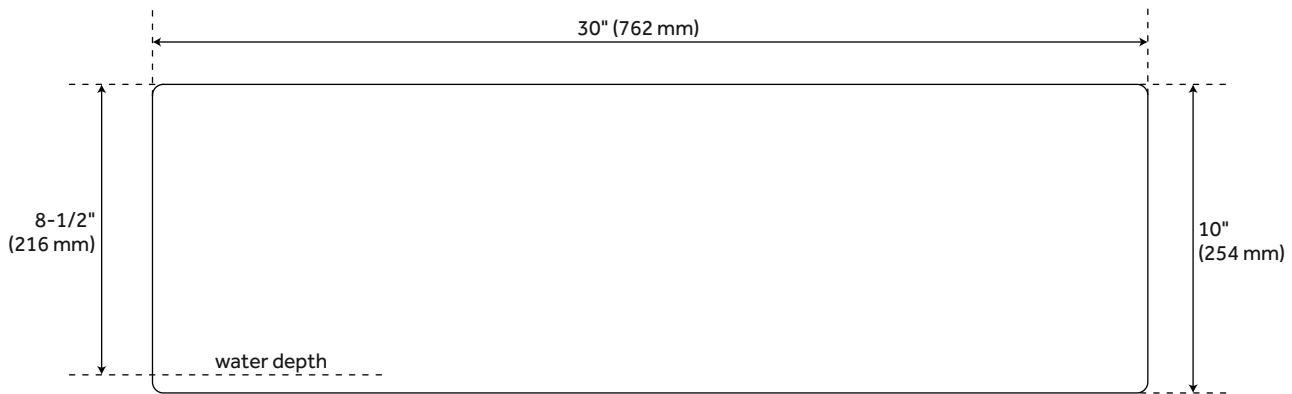

30" BRUMFIELD FIRECLAY FARMHOUSE SINK - MATTE BLACK

SKU: 941319

All dimensions and specifications are nominal and may vary. Use actual products for accuracy in critical situations.