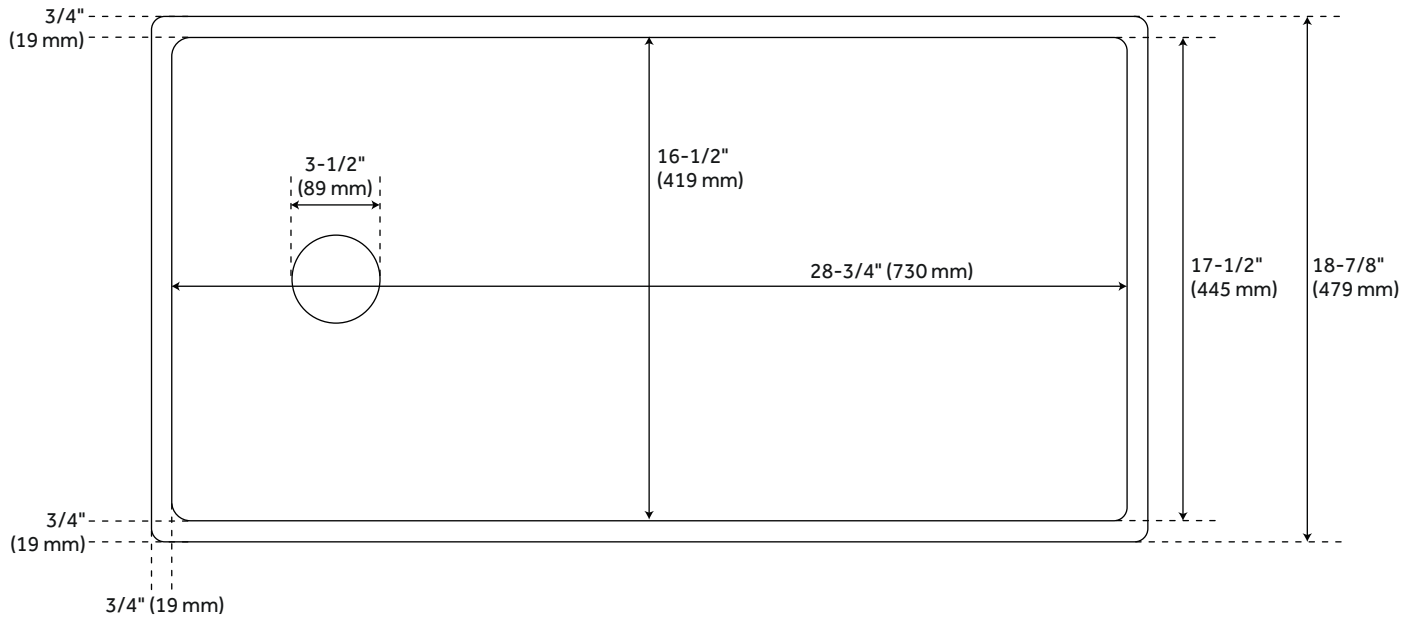

30" BRUMFIELD FIRECLAY FARMHOUSE SINK - MATTE BLACK

SKU: 941319

All dimensions and specifications are nominal and may vary. Use actual products for accuracy in critical situations.