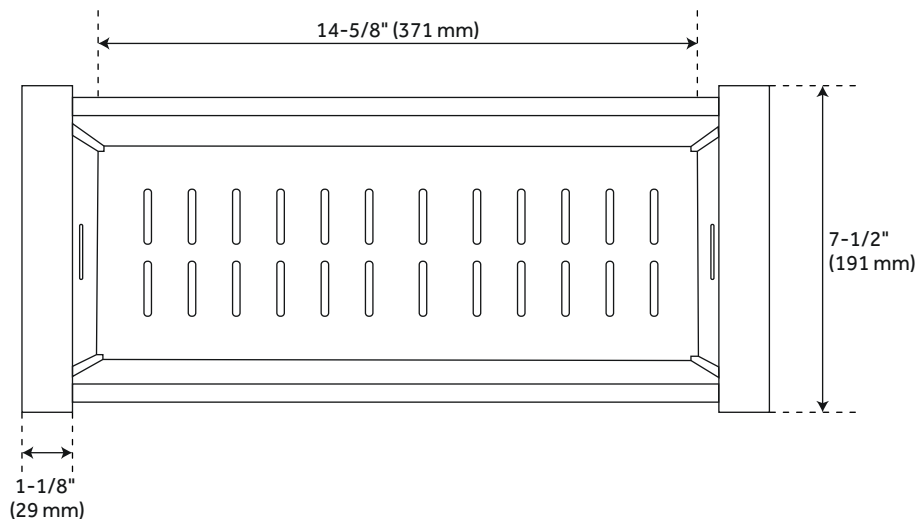

OPTIONAL METAL COLANDER FOR BRUMFIELD FIRECLAY FARMHOUSE SINK

SKU: 941321-33
SHFMC100

All dimensions and specifications are nominal and may vary. Use actual products for accuracy in critical situations.