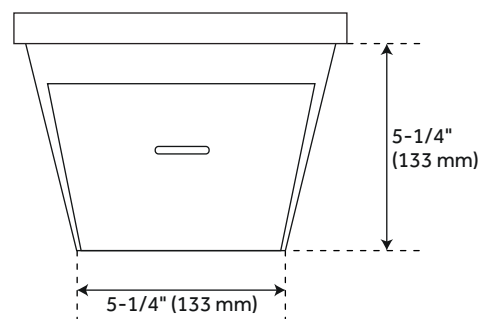

OPTIONAL METAL COLANDER FOR BRUMFIELD FIRECLAY FARMHOUSE SINK

SKU: 941321-33
SHFMC100

All dimensions and specifications are nominal and may vary. Use actual products for accuracy in critical situations.