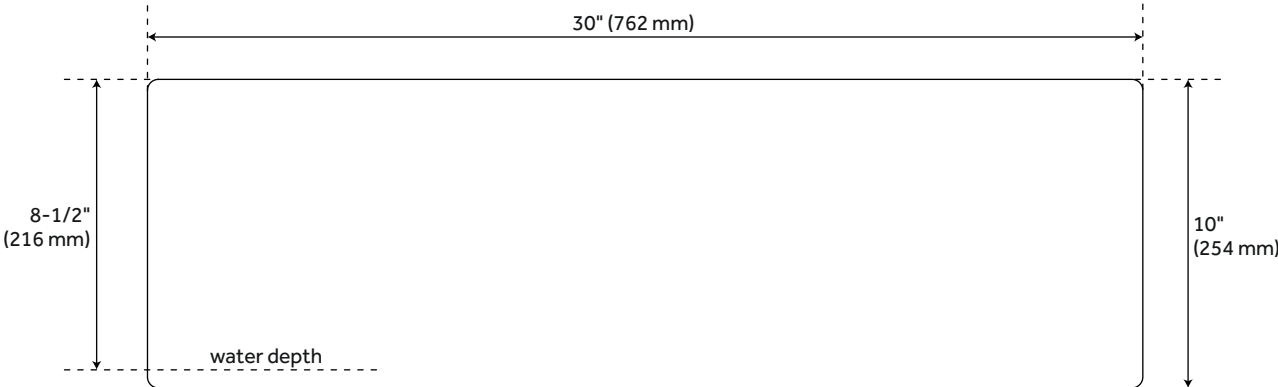

30" BRUMFIELD FIRECLAY FARMHOUSE SINK - WHITE

SKU: 941321

Code: SHF1B3010A

FEATURES

Material: Fireclay
Length: 30"
Width: 18-7/8"
Height: 10"
Number of Basins: 1
Sink Installation: Farmhouse
Product Color: White
Faucet Centers: No Faucet Hole
Basin Length: 27"
Basin Width: 16"
Fits Drain Hole Size: 3-1/2"
Exterior Treatment: Smooth
Interior Treatment: Smooth
Drain Included: Optional
Faucet Included: No
Basin Configuration: Single
Apron Design: Smooth
Water Depth to Rim: 8-1/2"
Apron Front Rim Thickness: 3/4"
Side and Back Rim Thickness: 3/4"
Faucet Holes: No Faucet Hole
Reversible Mounting: Yes

REVISED 3/31/2023

30" BRUMFIELD FIRECLAY FARMHOUSE SINK - WHITE

SKU: 941321

Code: SHF1B3010A

ADDITIONAL FEATURES

- Made of solid, heavy-duty fireclay.
- Smooth, ripple-resistant surface.
- If purchasing drain separately, it must be able to accommodate a sink drain thickness of 1".
- All sink dimensions are ($\pm 1/2$ ").

REVISED 3/31/2023

30" BRUMFIELD FIRECLAY FARMHOUSE SINK - WHITE

SKU: 941321

SHF1B3010AWH

All dimensions and specifications are nominal and may vary. Use actual products for accuracy in critical situations.