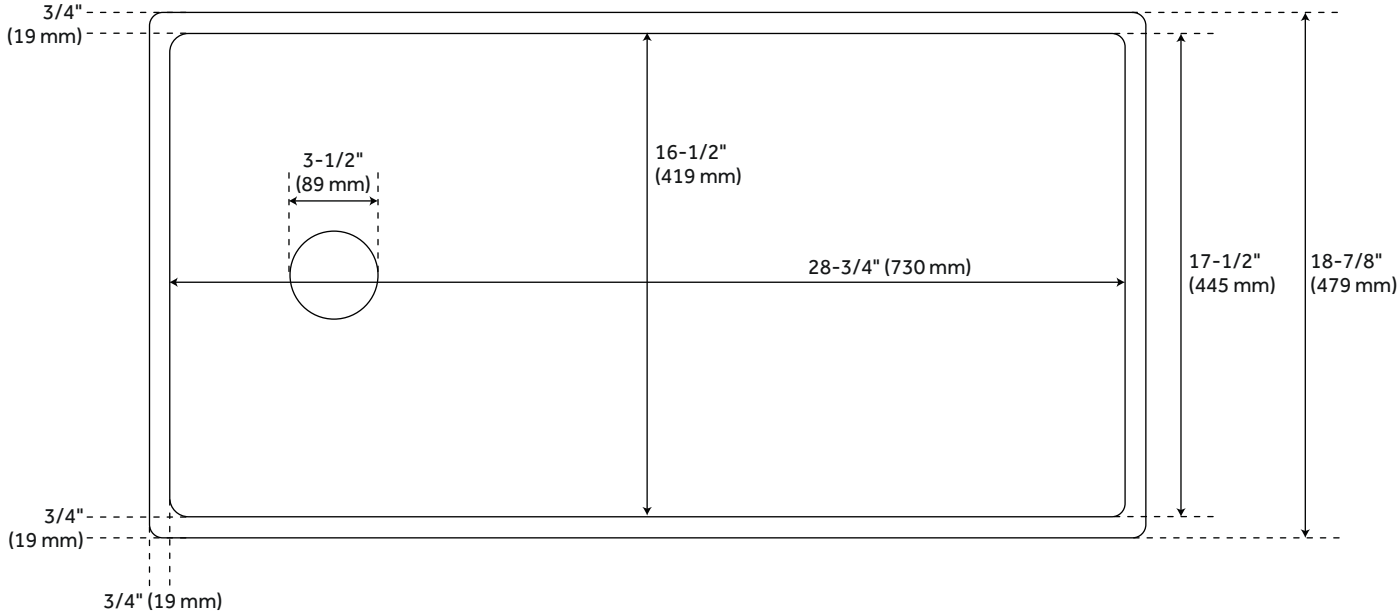

30" BRUMFIELD FIRECLAY FARMHOUSE SINK - WHITE

SKU: 941321

SHF1B3010AWH

All dimensions and specifications are nominal and may vary. Use actual products for accuracy in critical situations.