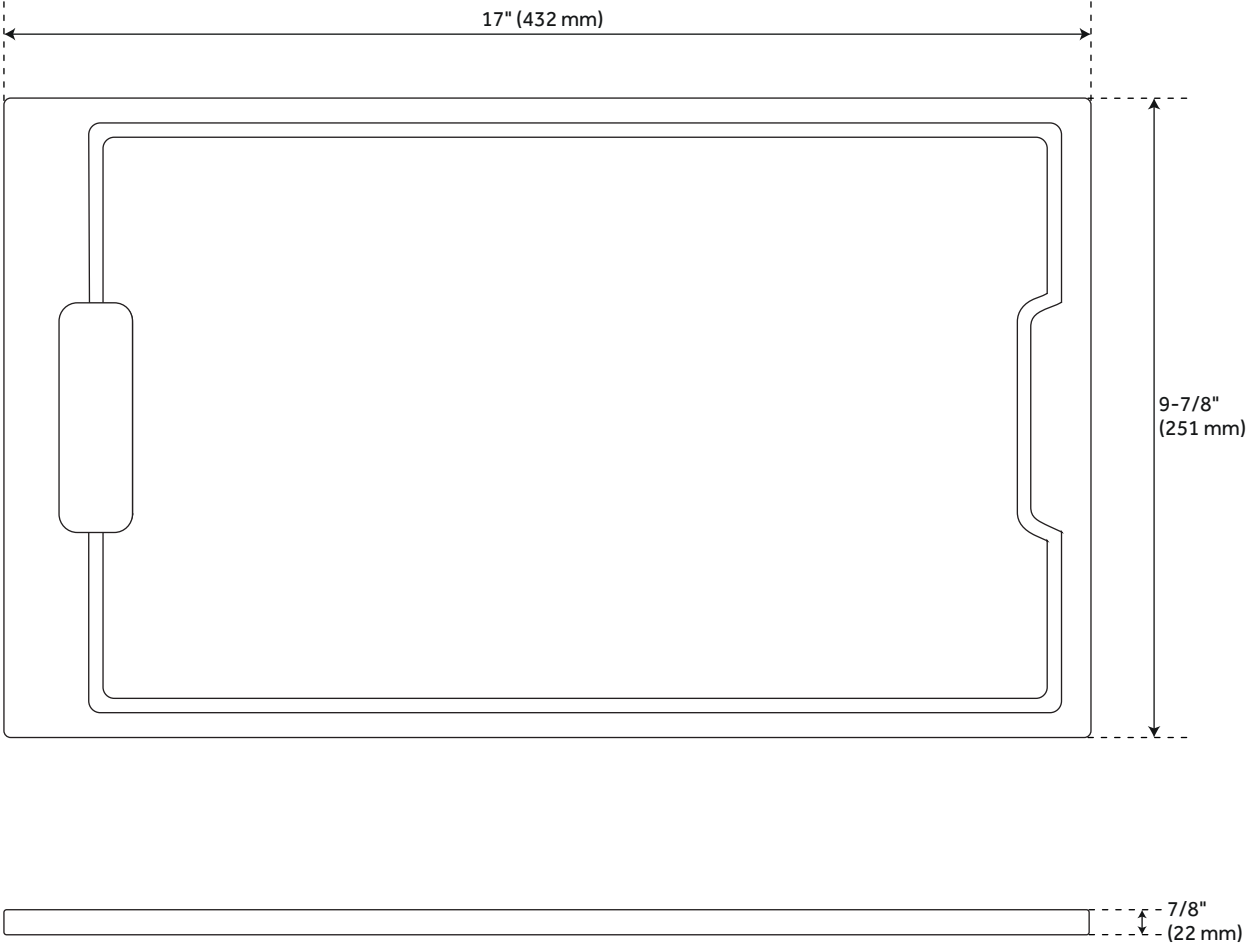

OPTIONAL WOOD CUTTING BOARD FOR BRUMFIELD FIRECLAY FARMHOUSE SINK

SKU: 941321-33
SHFCB100

All dimensions and specifications are nominal and may vary. Use actual products for accuracy in critical situations.