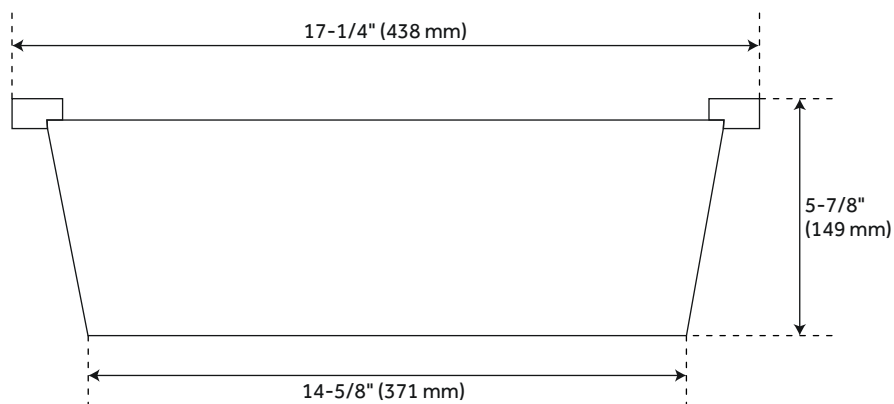

OPTIONAL METAL COLANDER FOR BRUMFIELD FIRECLAY FARMHOUSE SINK

SKU: 941321-33
SHFMC100

All dimensions and specifications are nominal and may vary. Use actual products for accuracy in critical situations.