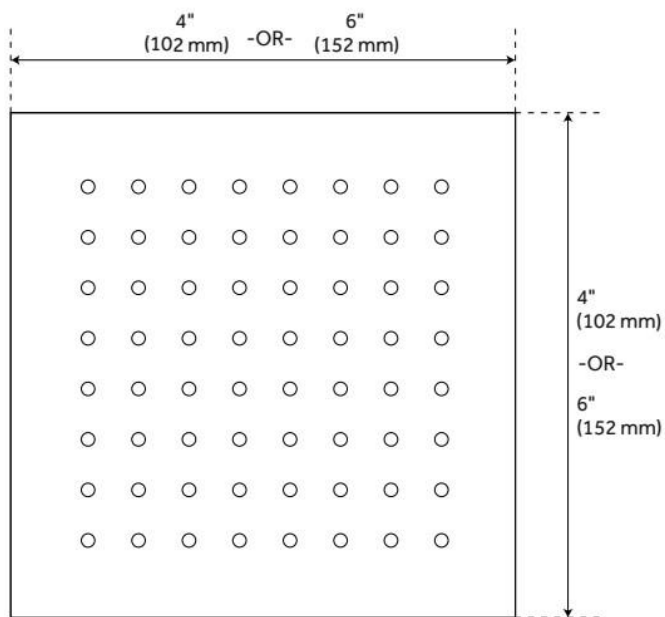

RIGGS SQUARE SHOWER HEAD

SKU: 941496

Code: SH434276, SH436929, SH436928, SH434278, SH436930, SH436931

FEATURES

Material: Brass

Shower Head Swivel: Yes

LISTED ID: 507740, 507741, 507743, 507744, 507745

ADDITIONAL FEATURES

REVISED 5/24/2024

RIGGS SQUARE SHOWER HEAD

SKU: 941496

Code: SH434276, SH436929, SH436928, SH434278, SH436930, SH436931

REVISED 5/24/2024