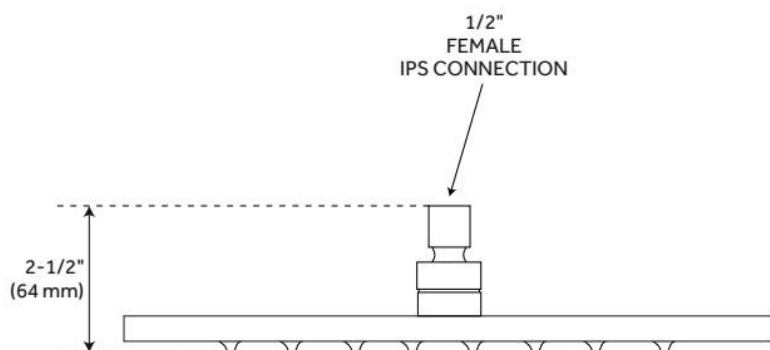

RIGGS SQUARE SHOWER HEAD

SKU: 941496

Code: SH434276, SH436929, SH436928, SH434278, SH436930, SH436931

FEATURES

Material: Brass

Shower Head Swivel: Yes

LISTED ID: 507740, 507741, 507743, 507744, 507745

ADDITIONAL FEATURES

REVISED 5/24/2024

RIGGS SQUARE SHOWER HEAD

SKU: 941496

Code: SH434276, SH436929, SH436928, SH434278, SH436930, SH436931

REVISED 5/24/2024