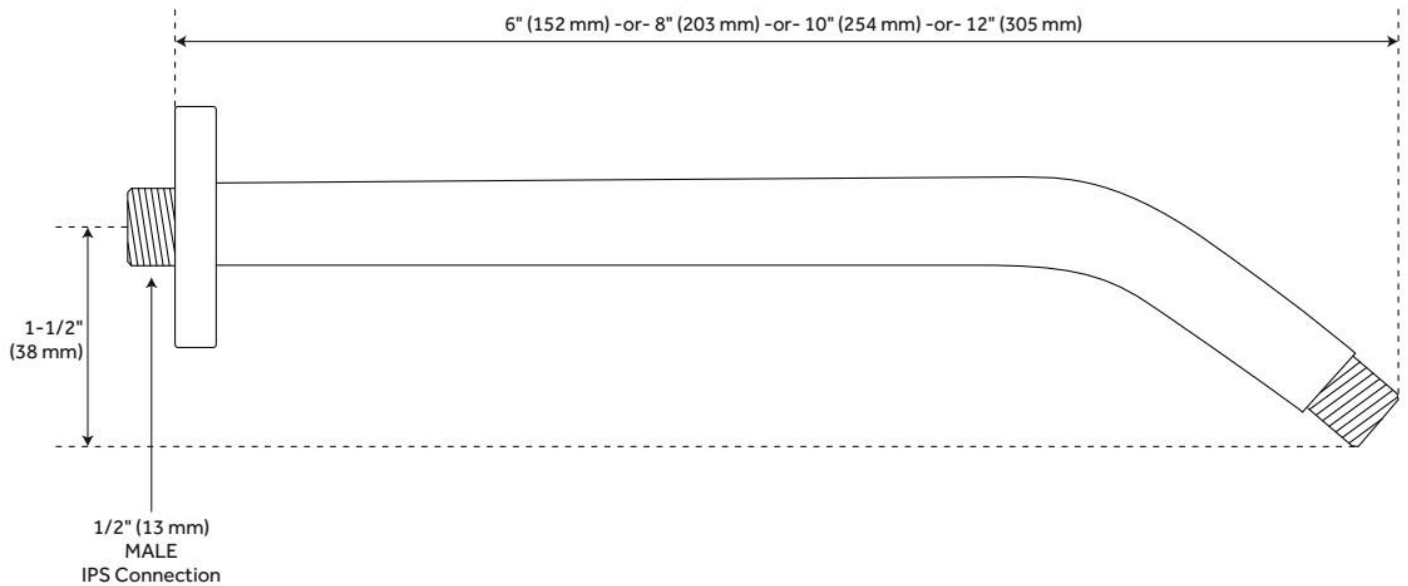

RIGGS SQUARE SHOWER HEAD WITH STANDARD ARM

SKU: 941497

Code: SH434274, SH434279, SH436934, SH436935, SH436942

FEATURES

Material: Brass

Shower Head Swivel: Yes

LISTED ID: 507740, 507743, SH551**, SH441091CP, SH441091BN, SH441091ORB, SH441092CP, 564678, 564679, SH441092BN, 507741, 507744

ADDITIONAL FEATURES

REVISED 5/31/2024

STANDARD SHOWER ARM

SKU: 909606

Code: SH551, SH404440, SH184270, SH233531, SH193782, SH213462, SH231889, SH233580, SH233553, SH231888, SH231893, SH231890, SH231891, SH231895, SH231892, SH233573, SH483685, SH257557, SH483686, SH257559, SH257560, SH231894

FEATURES

Material: Brass

Connection Type: 1/2" NPT

LISTED ID: SH551**, SH441091CP, SH441091BN, SH441091ORB, SH441092CP, 564678, 564679, SH441092BN

ADDITIONAL FEATURES

- Includes matching flange.

REVISED 5/31/2024

STANDARD SHOWER ARM

SKU: 909606

Code: SH551, SH404440, SH184270, SH233531, SH193782, SH213462, SH231889, SH233580, SH233553, SH231888, SH231893, SH231890, SH231891, SH231895, SH231892, SH233573, SH483685, SH257557, SH483686, SH257559, SH257560, SH231894