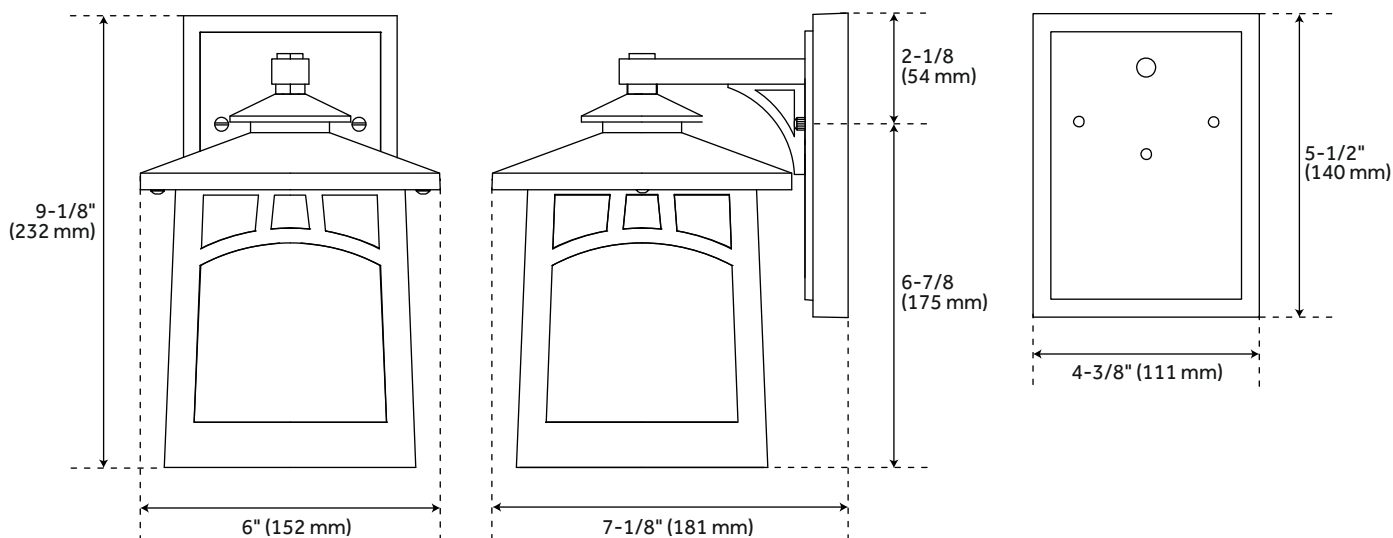

CARYTOWN 9" SINGLE LIGHT OUTDOOR ENTRANCE WALL SCONCE - BLACK

SKU: 941499

PHEL1100

All dimensions and specifications are nominal and may vary. Use actual products for accuracy in critical situations.