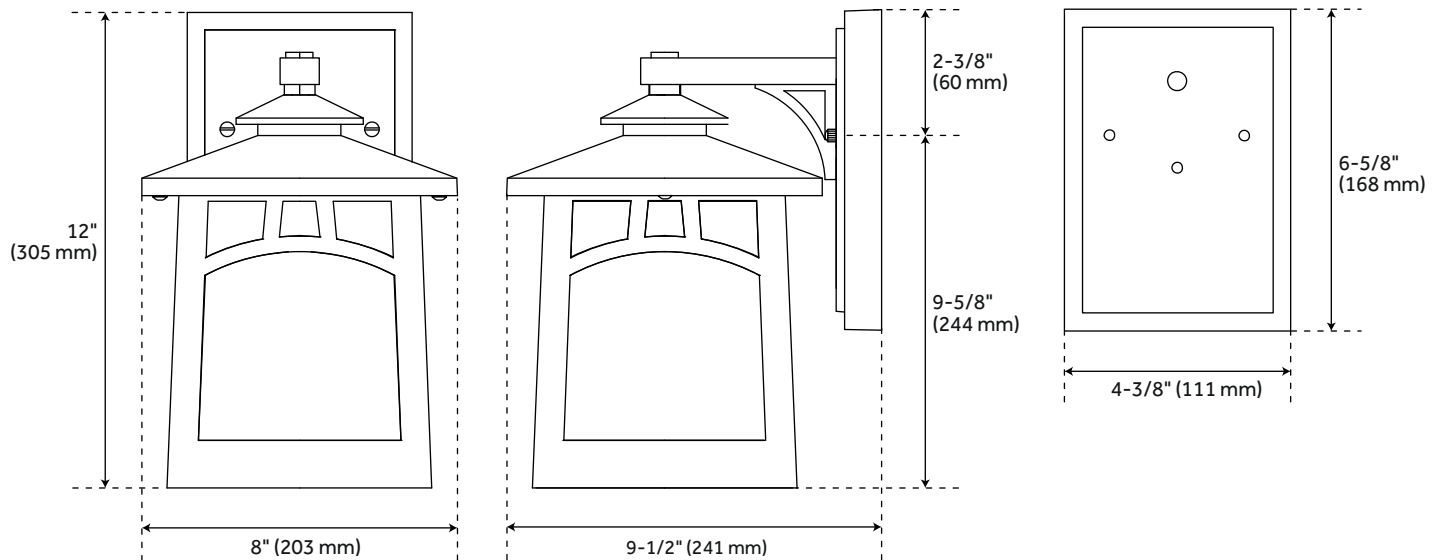

CARYTOWN 12" SINGLE LIGHT OUTDOOR ENTRANCE WALL SCONCE - BLACK

SKU: 941499

PHEL1101

All dimensions and specifications are nominal and may vary. Use actual products for accuracy in critical situations.