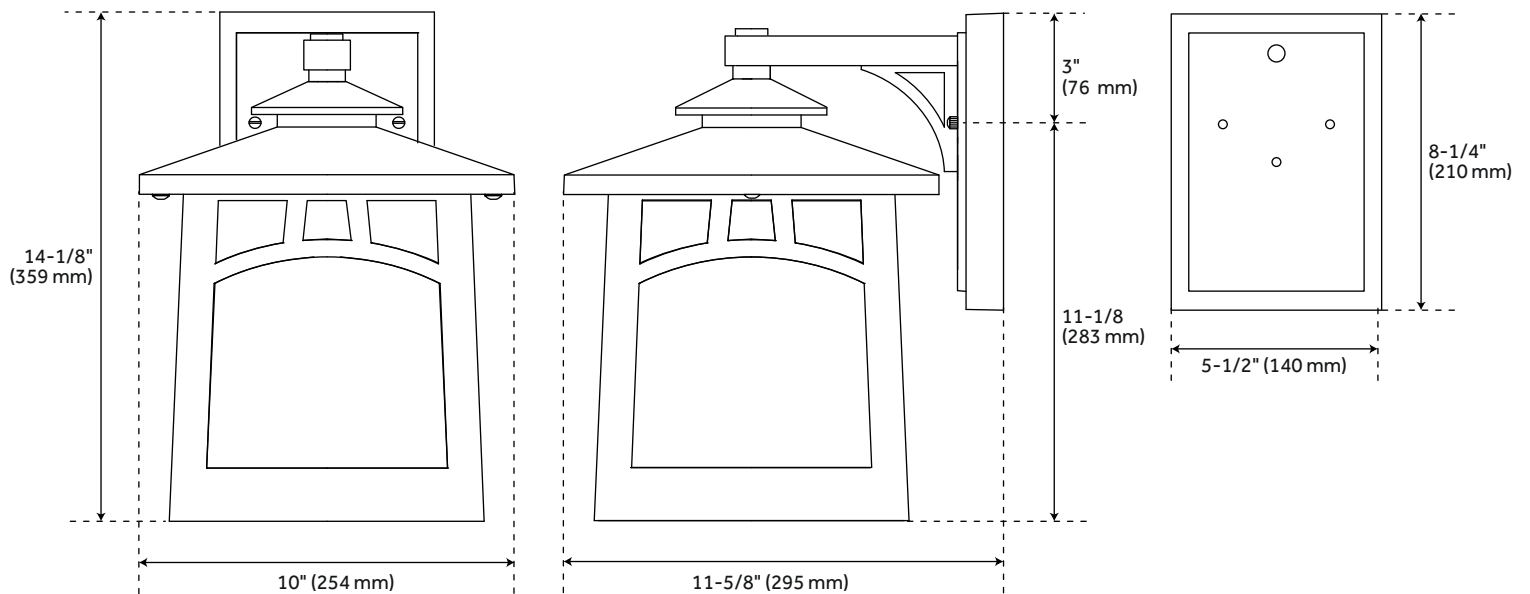

CARYTOWN 14" SINGLE LIGHT OUTDOOR ENTRANCE WALL SCONCE - BLACK

SKU: 941499

PHL1102

All dimensions and specifications are nominal and may vary. Use actual products for accuracy in critical situations.