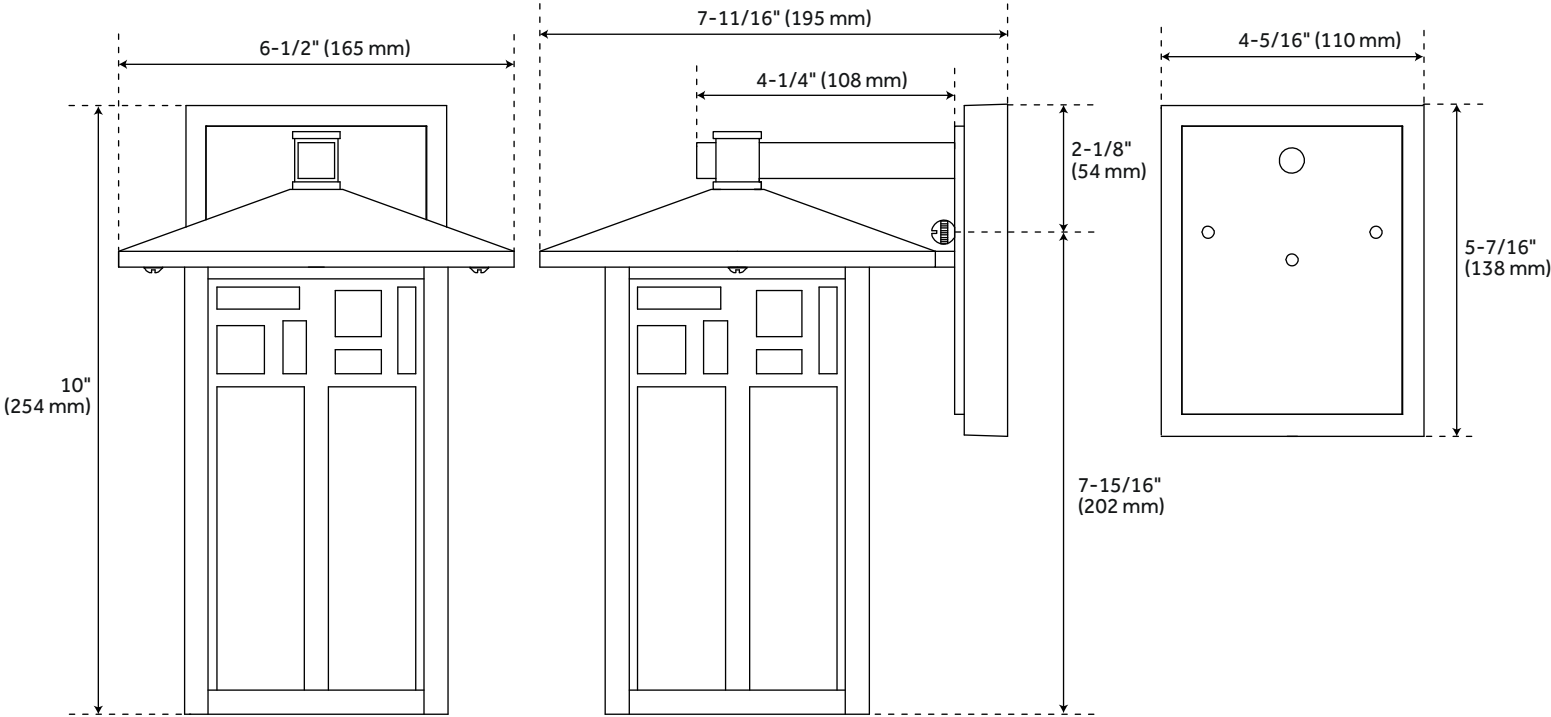

WEAVER CHOCOLATE BRONZE OUTDOOR ENTRANCE WALL SCONCE

SKU: 941500

Code: PH3200, PH3201

FEATURES

Installation Type: Wall Mount
Design: Traditional
Material: Aluminum
Base Plate Height: 4-5/16"
Mounting Hardware Included: Yes
Shade Finish: White Opal
Shade Material: Seeded Glass
Number of Bulbs: 1
Base Plate Width: 5-1/4"
Location Type: Suitable for Wet Locations
Bulbs Included: No
Bulb Type: Medium E-26
Wattage per Bulb: 60
Voltage: 120

UL 1598 / CSA C22.2 No 250.0

REVISED 4/10/2023

WEAVER CHOCOLATE BRONZE OUTDOOR ENTRANCE WALL SCNCE

SKU: 941500

Code: PH3200, PH3201

ADDITIONAL FEATURES

- Hardwired.
- 10" Dimensions: 10" H x 6-1/2" W x 7-3/4" D. Base Plate: 5-1/4" H x 4-5/16" W. Uses one 60W medium base bulbs.
- 12" Dimensions: 12-1/4" H x 8" W x 9-1/2" D. Base Plate: 4-1/4" H x 6-5/8" W. Uses one 100W medium base bulbs.

REVISED 4/10/2023

WEAVER 10" SINGLE LIGHT OUTDOOR WALL SCONCE - CHOCOLATE BRONZE

SKU: 941500
PHEL3200

All dimensions and specifications are nominal and may vary. Use actual products for accuracy in critical situations.