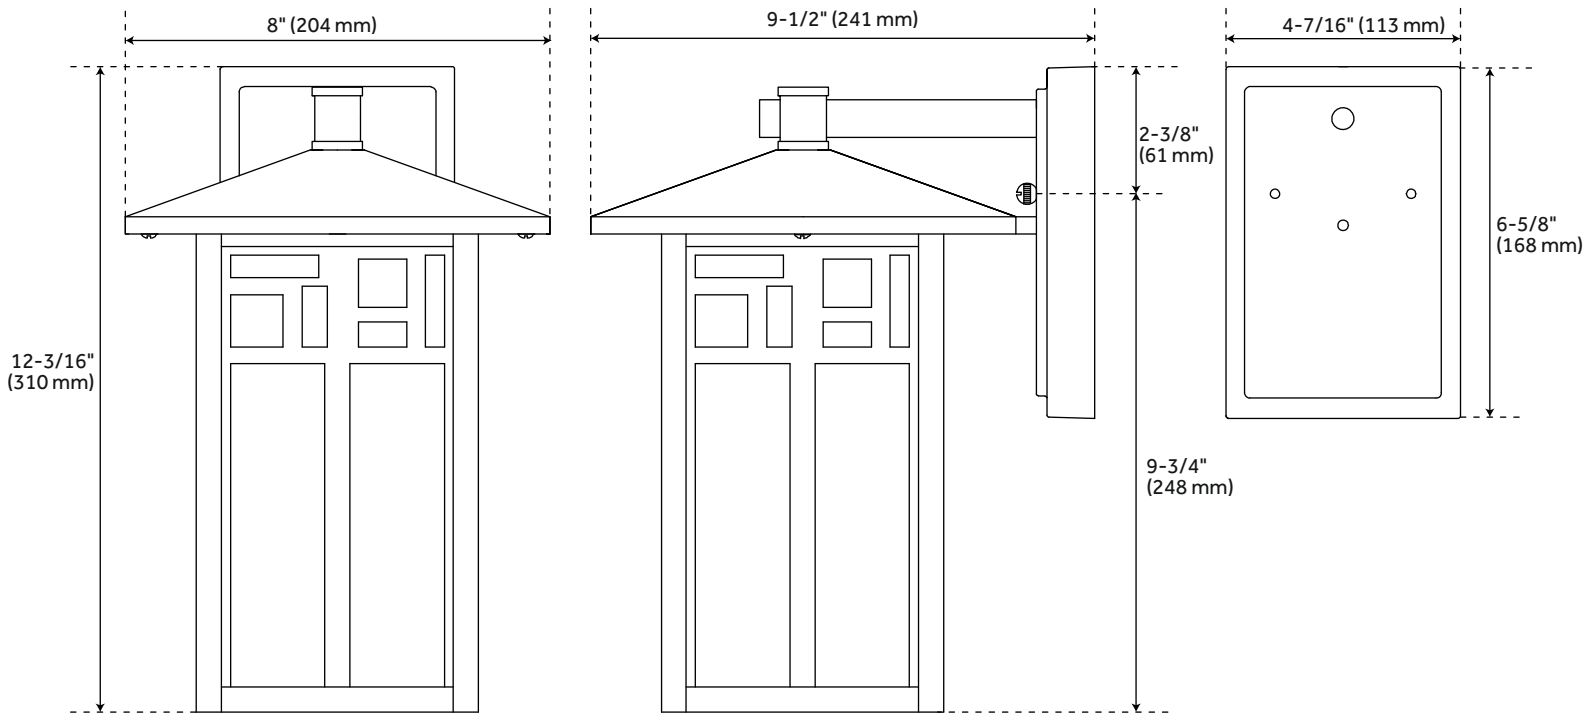

WEAVER 12" SINGLE LIGHT OUTDOOR WALL SCONCE - CHOCOLATE BRONZE

SKU: 941500

PHL3201

All dimensions and specifications are nominal and may vary. Use actual products for accuracy in critical situations.