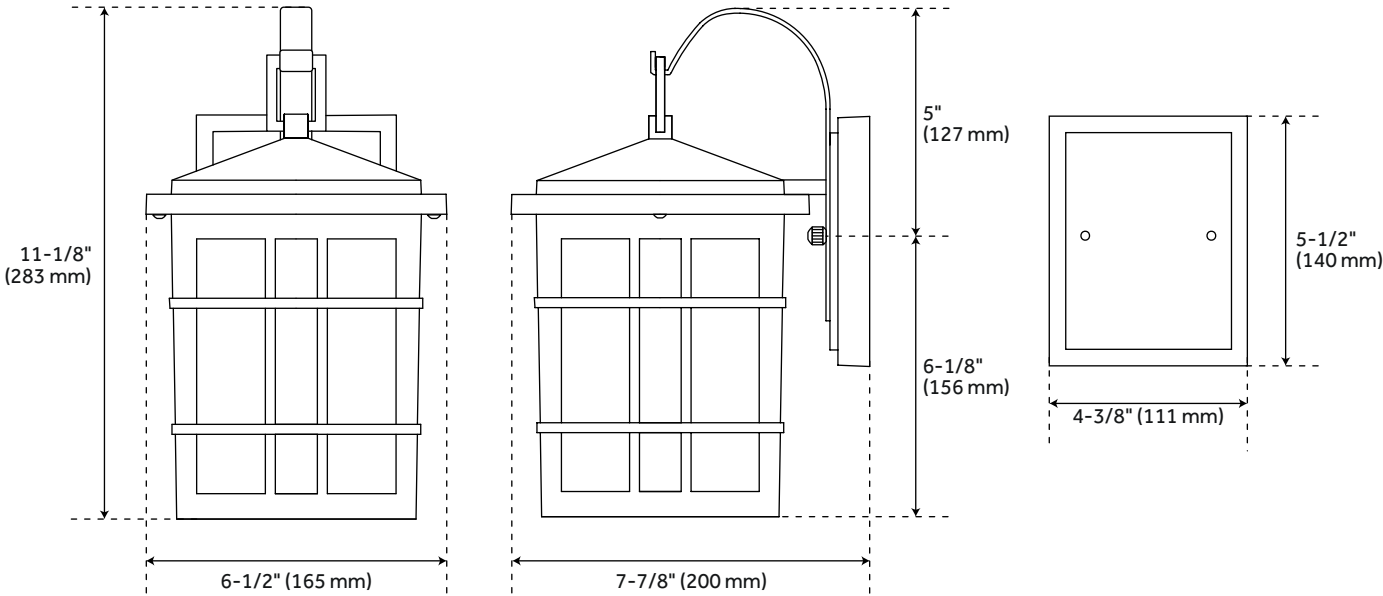

AMBLER OUTDOOR ENTRANCE WALL SCONCE - CLEAR SEEDED

SKU: 941506

Code: PHEL3300, PHEL3301

FEATURES

Installation Type: Wall Mount
Design: Traditional
Material: Aluminum
Base Plate Height: 4-3/8"
Mounting Hardware Included: Yes
Shade Finish: Seeded Glass
Shade Material: Seeded Glass
Number of Bulbs: 1
Base Plate Width: 5-1/2"
Location Type: Suitable for Wet Locations
Bulbs Included: No
Bulb Type: Medium E-26
Wattage per Bulb: 60

UL 1598 / CSA C22.2 No 250.0

REVISED 3/21/2023

AMBLER OUTDOOR ENTRANCE WALL SCONCE - CLEAR SEEDED

SKU: 941506

Code: PHEL3300, PHEL3301

ADDITIONAL FEATURES

- Hardwired.
- 11" Dimensions: 11-1/8" H x 6-1/2" W x 7-7/8" D. Base Plate: 5-1/2" x 4-3/8" W. Uses one 60W medium base bulbs.
- 14" Dimensions: 14-1/2" H x 8-1/2" W x 10-1/4" D. Base Plate: 6-5/8" H x 4-3/8" W. Uses one 100W medium base bulbs.

REVISED 3/21/2023

AMBLER 11" SINGLE LIGHT OUTDOOR ENTRANCE WALL SCONCE - CLEAR SEEDED

SKU: 941506
PHL3300

All dimensions and specifications are nominal and may vary. Use actual products for accuracy in critical situations.

AMBLER 14" SINGLE LIGHT OUTDOOR ENTRANCE WALL SCONCE - CLEAR SEEDED

SKU: 941506
PHL3301

All dimensions and specifications are nominal and may vary. Use actual products for accuracy in critical situations.