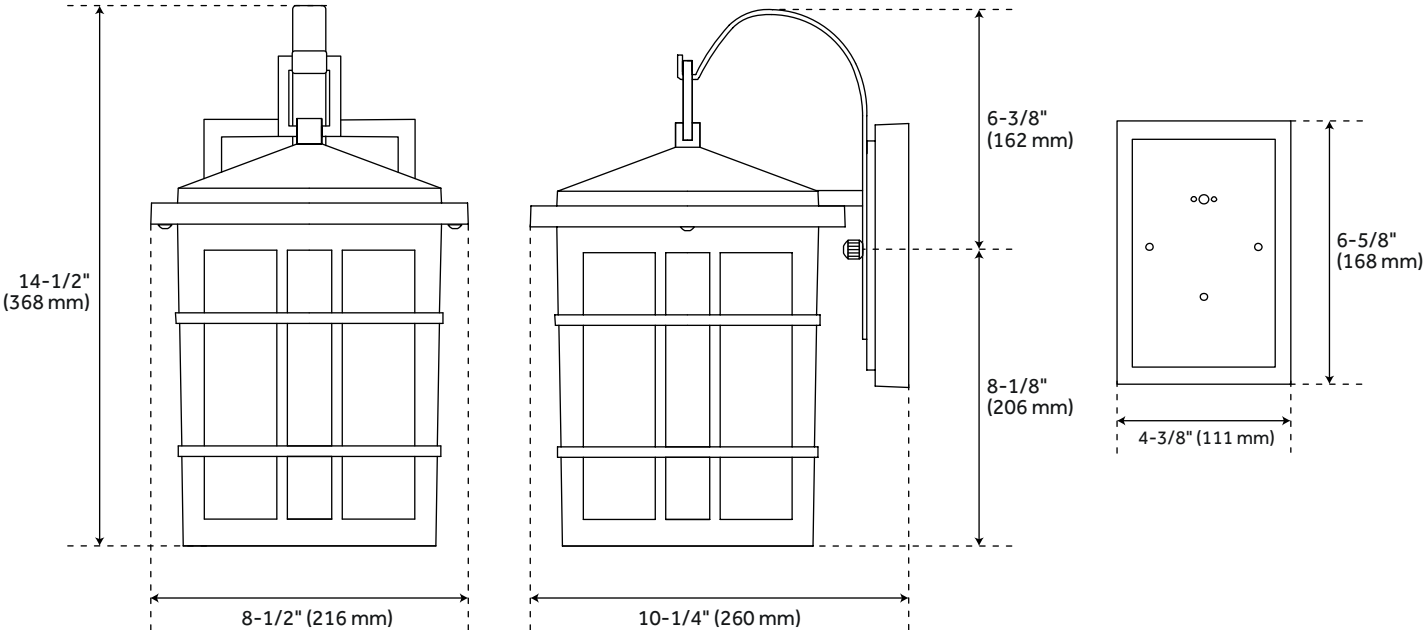

AMBLER OUTDOOR ENTRANCE WALL SCONCE - CLEAR SEEDED

SKU: 941506

Code: PHEL3300, PHEL3301

FEATURES

Installation Type: Wall Mount
Design: Traditional
Material: Aluminum
Base Plate Height: 4-3/8"
Mounting Hardware Included: Yes
Shade Finish: Seeded Glass
Shade Material: Seeded Glass
Number of Bulbs: 1
Base Plate Width: 5-1/2"
Location Type: Suitable for Wet Locations
Bulbs Included: No
Bulb Type: Medium E-26
Wattage per Bulb: 60

UL 1598 / CSA C22.2 No 250.0

REVISED 3/21/2023

AMBLER OUTDOOR ENTRANCE WALL SCONCE - CLEAR SEEDED

SKU: 941506

Code: PHEL3300, PHEL3301

ADDITIONAL FEATURES

- Hardwired.
- 11" Dimensions: 11-1/8" H x 6-1/2" W x 7-7/8" D. Base Plate: 5-1/2" x 4-3/8" W. Uses one 60W medium base bulbs.
- 14" Dimensions: 14-1/2" H x 8-1/2" W x 10-1/4" D. Base Plate: 6-5/8" H x 4-3/8" W. Uses one 100W medium base bulbs.

REVISED 3/21/2023

AMBLER 11" SINGLE LIGHT OUTDOOR ENTRANCE WALL SCONCE - CLEAR SEEDED

SKU: 941506
PHL3300

All dimensions and specifications are nominal and may vary. Use actual products for accuracy in critical situations.

AMBLER 14" SINGLE LIGHT OUTDOOR ENTRANCE WALL SCONCE - CLEAR SEEDED

SKU: 941506
PHL3301

All dimensions and specifications are nominal and may vary. Use actual products for accuracy in critical situations.