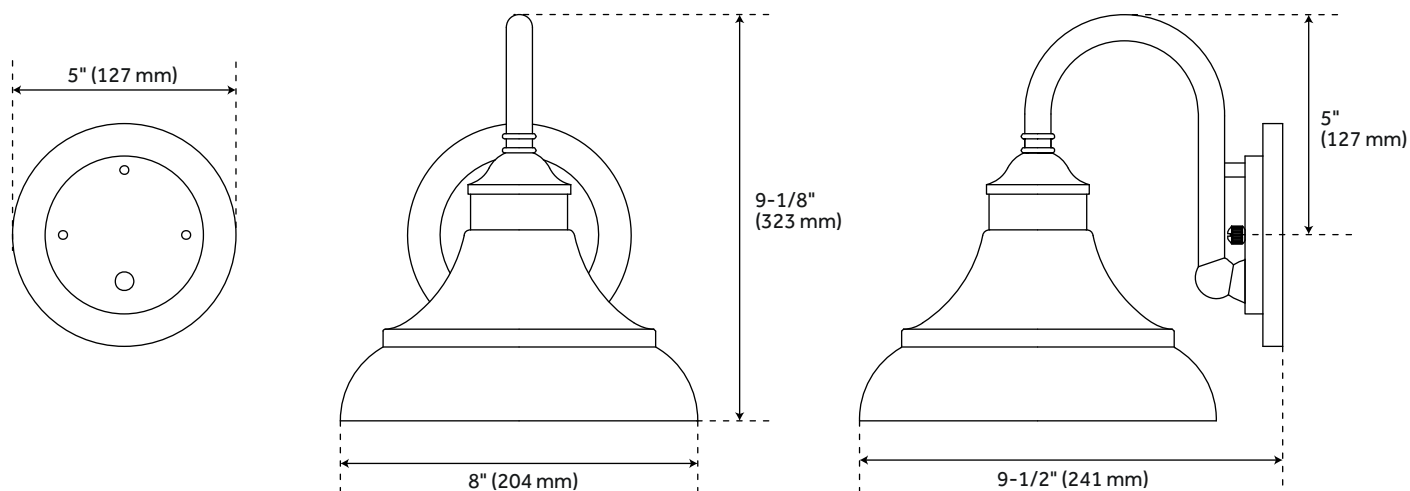

PORTSMOUTH OUTDOOR ENTRANCE WALL SCONCE - SINGLE LIGHT

SKU: 941509
Code: PHEL1000

FEATURES

Installation Type: Wall Mount
Design: Rustic
Material: Aluminum
Width: 8"
Height: 9"
Base Plate Height: 5"
Mounting Hardware Included: Yes
Shade Material: Aluminum
Number of Bulbs: 1
Base Plate Width: 5"
Location Type: Suitable for Wet Locations
Bulbs Included: No
Bulb Type: Medium E-26
Wattage per Bulb: 100
Extension: 9-1/2"
Sloped Ceiling Compatible: No
Voltage: 110

UL 1598 / CSA C22.2 No 250.0

REVISED 4/25/2023

PORTSMOUTH OUTDOOR ENTRANCE WALL SCONCE - SINGLE LIGHT

SKU: 941509

Code: PHEL1000

ADDITIONAL FEATURES

- Hardwired.
- Extension from the wall is 9-1/2"
- Use 3000k or warmer lamps to meet International Dark-Sky Association friendly criteria.

REVISED 4/25/2023

PORTSMOUTH SINGLE LIGHT OUTDOOR ENTRANCE WALL SCONCE

SKU: 941509

PHEL1000

All dimensions and specifications are nominal and may vary. Use actual products for accuracy in critical situations.