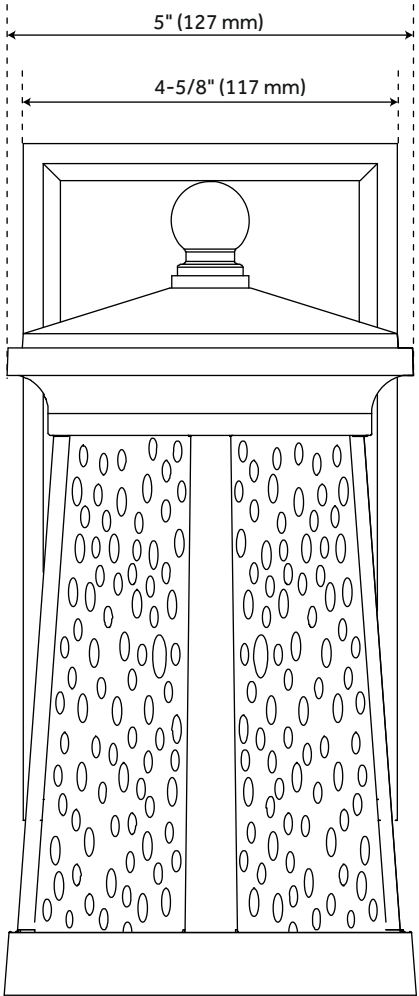

WOODBERRY OUTDOOR ENTRANCE WALL SCONCE

SKU: 941513

Code: PH3100, PH3101, PH3102

FEATURES

Installation Type: Wall Mount
Design: Traditional
Material: Aluminum
Height: 10"
Depth: 7-1/8"
Base Plate Height: 4-5/8"
Mounting Hardware Included: Yes
Shade Finish: Clear
Shade Material: Seeded Glass
Number of Bulbs: 1
Base Plate Width: 8-3/8"
Location Type: Suitable for Wet Locations
Bulbs Included: No
Bulb Type: Medium E-26
Wattage per Bulb: 60
Color Temperature (Kelvin): 3500
Voltage: 110

UL 1598 / CSA C22.2 No 250.0

REVISED 4/10/2023

WOODBERRY OUTDOOR ENTRANCE WALL SCONCE

SKU: 941513

Code: PH3100, PH3101, PH3102

ADDITIONAL FEATURES

- Hardwired.
- 10" Dimensions: 10-1/2" H x 5" W x 7-1/8" D. Base Plate: 8-3/8" H x 4-5/8" W. Uses one 60W medium base bulbs.
- 12" Dimensions: 12-7/8" H x 6-1/2" W x 8-7/8" D. Base Plate: 8-3/8" H x 4-5/8" W. Uses one 60W medium base bulbs.
- 15" Dimensions: 15-7/8" H x 8" W x 10-3/4" D. Base Plate: 10-3/8" H x 5-1/8" W. Uses one 100W medium base bulbs.
- 18" Dimensions: 18-3/4" H x 9-3/4" W x 11-5/8" D. Base Plate: 10-3/8" H x 5-1/8" W. Uses one 100W medium base bulbs.

REVISED 4/10/2023

WOODBERRY 10" SINGLE LIGHT OUTDOOR ENTRANCE WALL SCONCE

SKU: 941513
PHEL3100

All dimensions and specifications are nominal and may vary. Use actual products for accuracy in critical situations.