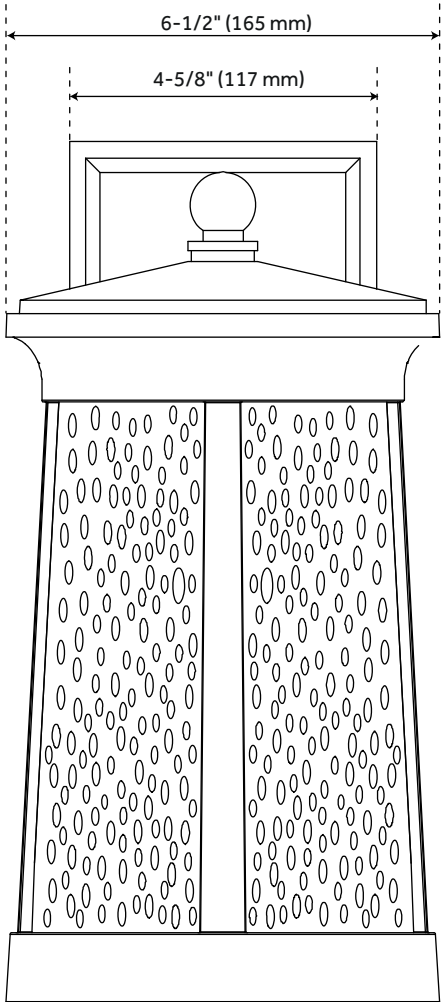

WOODBERRY OUTDOOR ENTRANCE WALL SCONCE

SKU: 941513

Code: PH3100, PH3101, PH3102

FEATURES

Installation Type: Wall Mount
Design: Traditional
Material: Aluminum
Height: 10"
Depth: 7-1/8"
Base Plate Height: 4-5/8"
Mounting Hardware Included: Yes
Shade Finish: Clear
Shade Material: Seeded Glass
Number of Bulbs: 1
Base Plate Width: 8-3/8"
Location Type: Suitable for Wet Locations
Bulbs Included: No
Bulb Type: Medium E-26
Wattage per Bulb: 60
Color Temperature (Kelvin): 3500
Voltage: 110

UL 1598 / CSA C22.2 No 250.0

REVISED 4/10/2023

WOODBERRY OUTDOOR ENTRANCE WALL SCONCE

SKU: 941513

Code: PH3100, PH3101, PH3102

ADDITIONAL FEATURES

- Hardwired.
- 10" Dimensions: 10-1/2" H x 5" W x 7-1/8" D. Base Plate: 8-3/8" H x 4-5/8" W. Uses one 60W medium base bulbs.
- 12" Dimensions: 12-7/8" H x 6-1/2" W x 8-7/8" D. Base Plate: 8-3/8" H x 4-5/8" W. Uses one 60W medium base bulbs.
- 15" Dimensions: 15-7/8" H x 8" W x 10-3/4" D. Base Plate: 10-3/8" H x 5-1/8" W. Uses one 100W medium base bulbs.
- 18" Dimensions: 18-3/4" H x 9-3/4" W x 11-5/8" D. Base Plate: 10-3/8" H x 5-1/8" W. Uses one 100W medium base bulbs.

REVISED 4/10/2023

WOODBERRY 10" SINGLE LIGHT OUTDOOR ENTRANCE WALL SCONCE

SKU: 941513
PHEL3100

All dimensions and specifications are nominal and may vary. Use actual products for accuracy in critical situations.

WOODBERRY 12" SINGLE LIGHT OUTDOOR ENTRANCE WALL SCONCE

SKU: 941513

PHEL3101

All dimensions and specifications are nominal and may vary. Use actual products for accuracy in critical situations.

WOODBERRY 15" SINGLE LIGHT OUTDOOR ENTRANCE WALL SCONCE