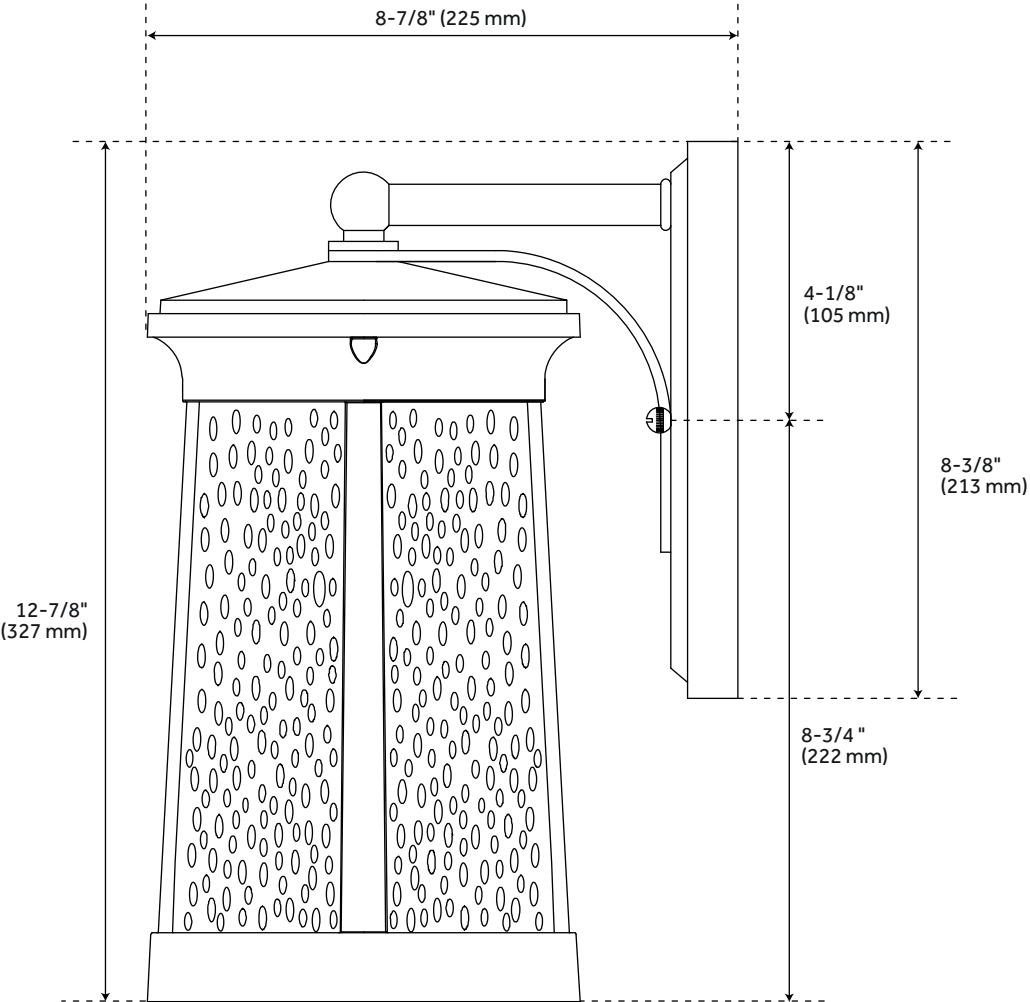

WOODBERRY OUTDOOR ENTRANCE WALL SCONCE

SKU: 941513

Code: PH3100, PH3101, PH3102

FEATURES

Installation Type: Wall Mount
Design: Traditional
Material: Aluminum
Height: 10"
Depth: 7-1/8"
Base Plate Height: 4-5/8"
Mounting Hardware Included: Yes
Shade Finish: Clear
Shade Material: Seeded Glass
Number of Bulbs: 1
Base Plate Width: 8-3/8"
Location Type: Suitable for Wet Locations
Bulbs Included: No
Bulb Type: Medium E-26
Wattage per Bulb: 60
Color Temperature (Kelvin): 3500
Voltage: 110

UL 1598 / CSA C22.2 No 250.0

REVISED 4/10/2023

WOODBERRY OUTDOOR ENTRANCE WALL SCONCE

SKU: 941513

Code: PH3100, PH3101, PH3102

ADDITIONAL FEATURES

- Hardwired.
- 10" Dimensions: 10-1/2" H x 5" W x 7-1/8" D. Base Plate: 8-3/8" H x 4-5/8" W. Uses one 60W medium base bulbs.
- 12" Dimensions: 12-7/8" H x 6-1/2" W x 8-7/8" D. Base Plate: 8-3/8" H x 4-5/8" W. Uses one 60W medium base bulbs.
- 15" Dimensions: 15-7/8" H x 8" W x 10-3/4" D. Base Plate: 10-3/8" H x 5-1/8" W. Uses one 100W medium base bulbs.
- 18" Dimensions: 18-3/4" H x 9-3/4" W x 11-5/8" D. Base Plate: 10-3/8" H x 5-1/8" W. Uses one 100W medium base bulbs.

REVISED 4/10/2023

WOODBERRY 10" SINGLE LIGHT OUTDOOR ENTRANCE WALL SCONCE

SKU: 941513
PHEL3100

All dimensions and specifications are nominal and may vary. Use actual products for accuracy in critical situations.

WOODBERRY 12" SINGLE LIGHT OUTDOOR ENTRANCE WALL SCONCE

SKU: 941513

PHEL3101

All dimensions and specifications are nominal and may vary. Use actual products for accuracy in critical situations.

WOODBERRY 15" SINGLE LIGHT OUTDOOR ENTRANCE WALL SCONCE