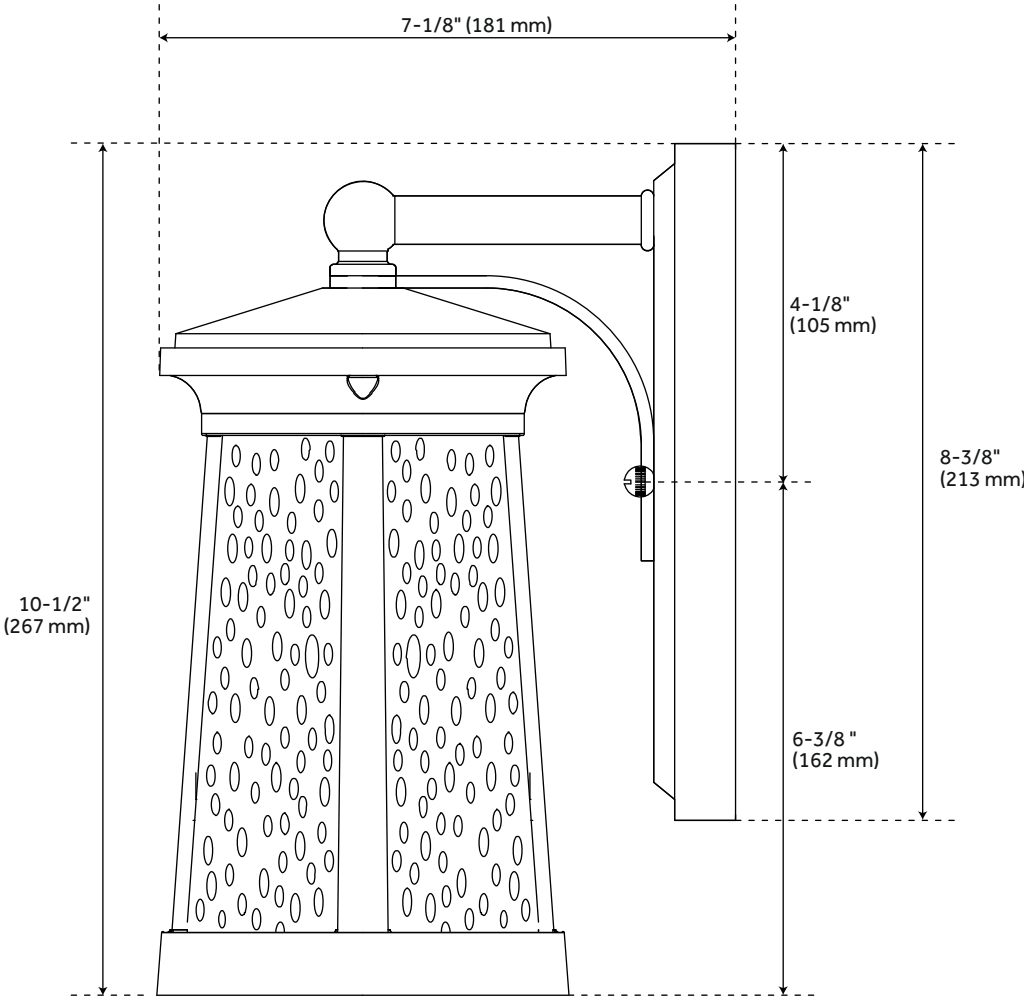

WOODBERRY OUTDOOR ENTRANCE WALL SCONCE

SKU: 941513

Code: PH3100, PH3101, PH3102

FEATURES

Installation Type: Wall Mount
Design: Traditional
Material: Aluminum
Height: 10"
Depth: 7-1/8"
Base Plate Height: 4-5/8"
Mounting Hardware Included: Yes
Shade Finish: Clear
Shade Material: Seeded Glass
Number of Bulbs: 1
Base Plate Width: 8-3/8"
Location Type: Suitable for Wet Locations
Bulbs Included: No
Bulb Type: Medium E-26
Wattage per Bulb: 60
Color Temperature (Kelvin): 3500
Voltage: 110

UL 1598 / CSA C22.2 No 250.0

REVISED 4/10/2023

WOODBERRY OUTDOOR ENTRANCE WALL SCONCE

SKU: 941513

Code: PH3100, PH3101, PH3102

ADDITIONAL FEATURES

- Hardwired.
- 10" Dimensions: 10-1/2" H x 5" W x 7-1/8" D. Base Plate: 8-3/8" H x 4-5/8" W. Uses one 60W medium base bulbs.
- 12" Dimensions: 12-7/8" H x 6-1/2" W x 8-7/8" D. Base Plate: 8-3/8" H x 4-5/8" W. Uses one 60W medium base bulbs.
- 15" Dimensions: 15-7/8" H x 8" W x 10-3/4" D. Base Plate: 10-3/8" H x 5-1/8" W. Uses one 100W medium base bulbs.
- 18" Dimensions: 18-3/4" H x 9-3/4" W x 11-5/8" D. Base Plate: 10-3/8" H x 5-1/8" W. Uses one 100W medium base bulbs.

REVISED 4/10/2023

WOODBERRY 10" SINGLE LIGHT OUTDOOR ENTRANCE WALL SCONCE

SKU: 941513
PHEL3100

All dimensions and specifications are nominal and may vary. Use actual products for accuracy in critical situations.

WOODBERRY 12" SINGLE LIGHT OUTDOOR ENTRANCE WALL SCONCE

SKU: 941513

PHEL3101

All dimensions and specifications are nominal and may vary. Use actual products for accuracy in critical situations.

WOODBERRY 15" SINGLE LIGHT OUTDOOR ENTRANCE WALL SCONCE