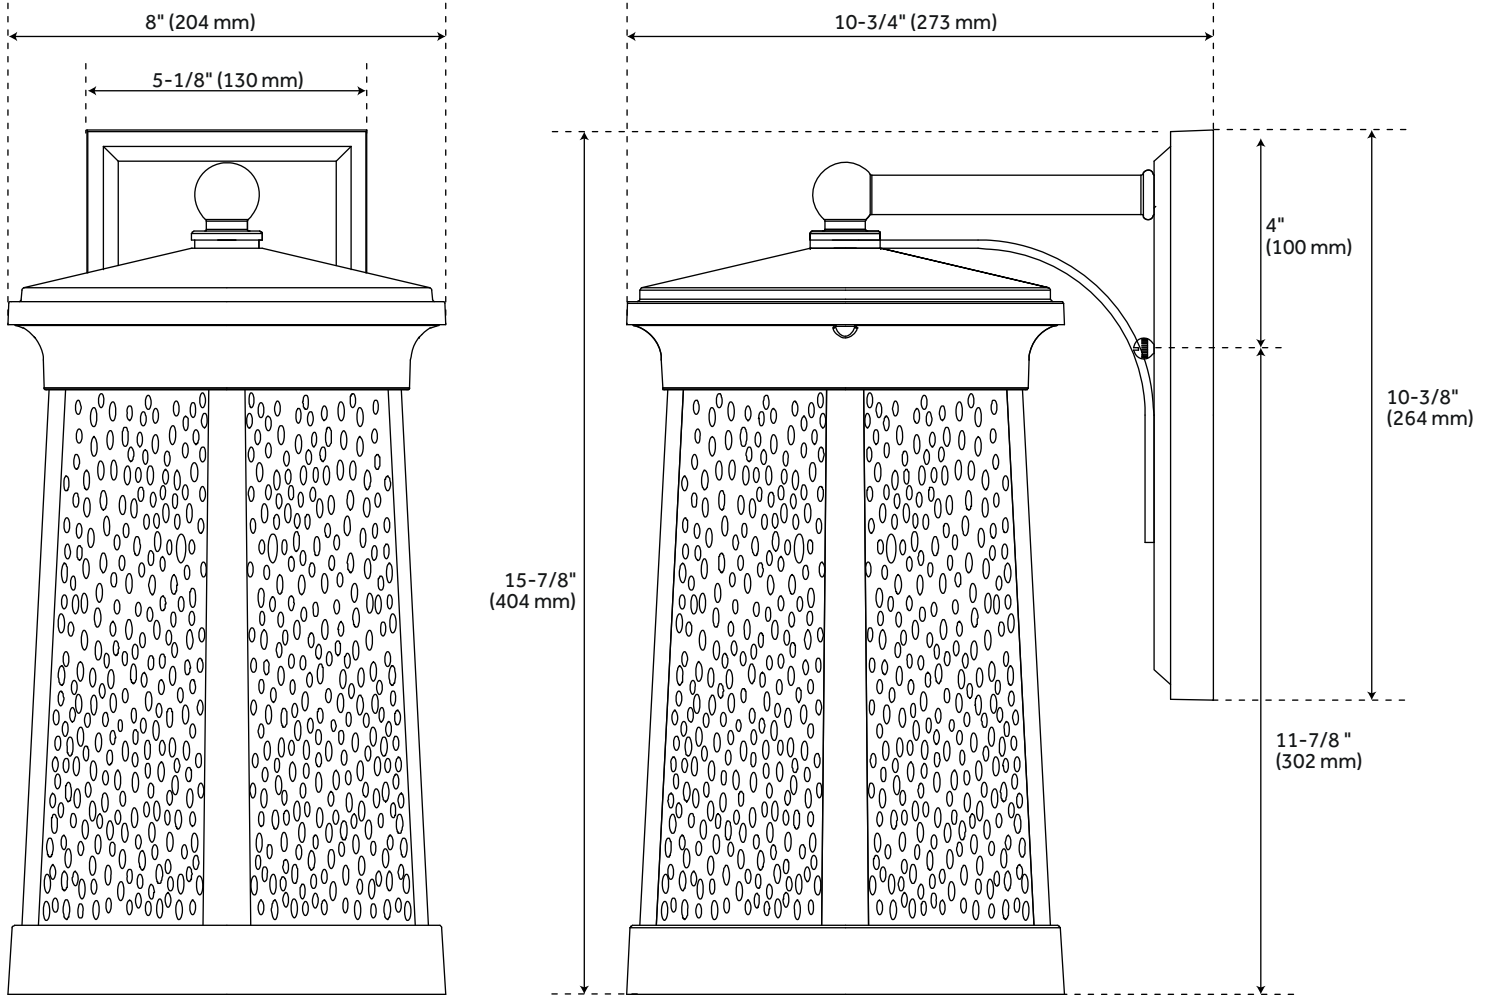

WOODBERRY 15" SINGLE LIGHT OUTDOOR ENTRANCE WALL SCONCE

SKU: 941513

PHEL3102

All dimensions and specifications are nominal and may vary. Use actual products for accuracy in critical situations.