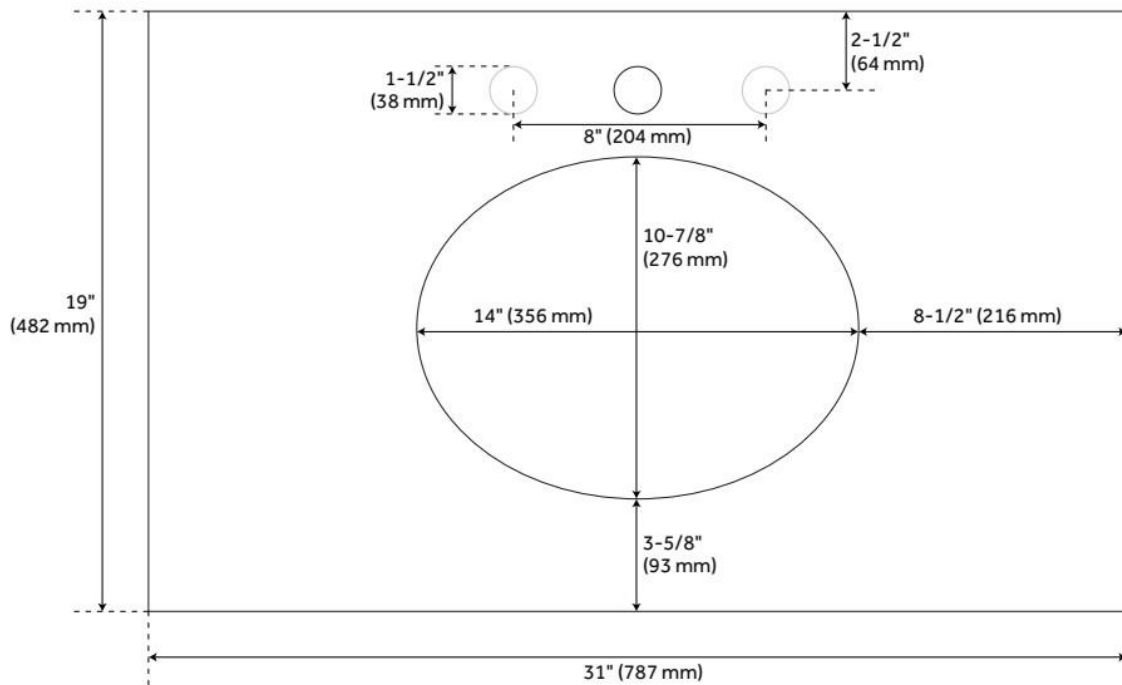

31" X 19" 2CM NARROW GRANITE VANITY TOP FOR UNDERMOUNT SINK - ABSOLUTE BLACK - WHITE

SKU: 941688-UM

Code: SH476813, SH476814

FEATURES

Material: Granite

ADDITIONAL FEATURES

- Includes countertop, backsplash, and white porcelain sink.
- Made of A-grade granite.
- Overall dimensions, with backsplash: 31" W x 19" D x 4-3/4" H.
- Includes granite countertop and backsplash.
- Matching right or left sidesplash sold separately.
- To clean, add a few drops of mild cleanser, rinse with water and wipe dry.
- Stone is pre-sealed and polished to a smooth gloss.
- Each top is carved from a single piece of granite and will have natural variations.

REVISED 8/7/2024

31" X 19" 2CM NARROW GRANITE VANITY TOP FOR UNDERMOUNT SINK - ABSOLUTE BLACK - WHITE

SKU: 941688-UM

Code: SH476813, SH476814

REVISED 8/7/2024

NARROW OVAL UNDERMOUNT BATHROOM SINK - WHITE

SKU: 419939
Code: SH419939

FEATURES

Material: Porcelain
Product Finish: White

ADDITIONAL FEATURES

- Overall dimensions: 16-1/2" L x 13-1/4" W (front to back) x 7-1/2" H (\pm 1/2").
- Basin: 14-3/4" L x 11-1/2" W (front to back).
- Sink depth is 4-1/4" to overflow.
- 1-1/2" drain hole.