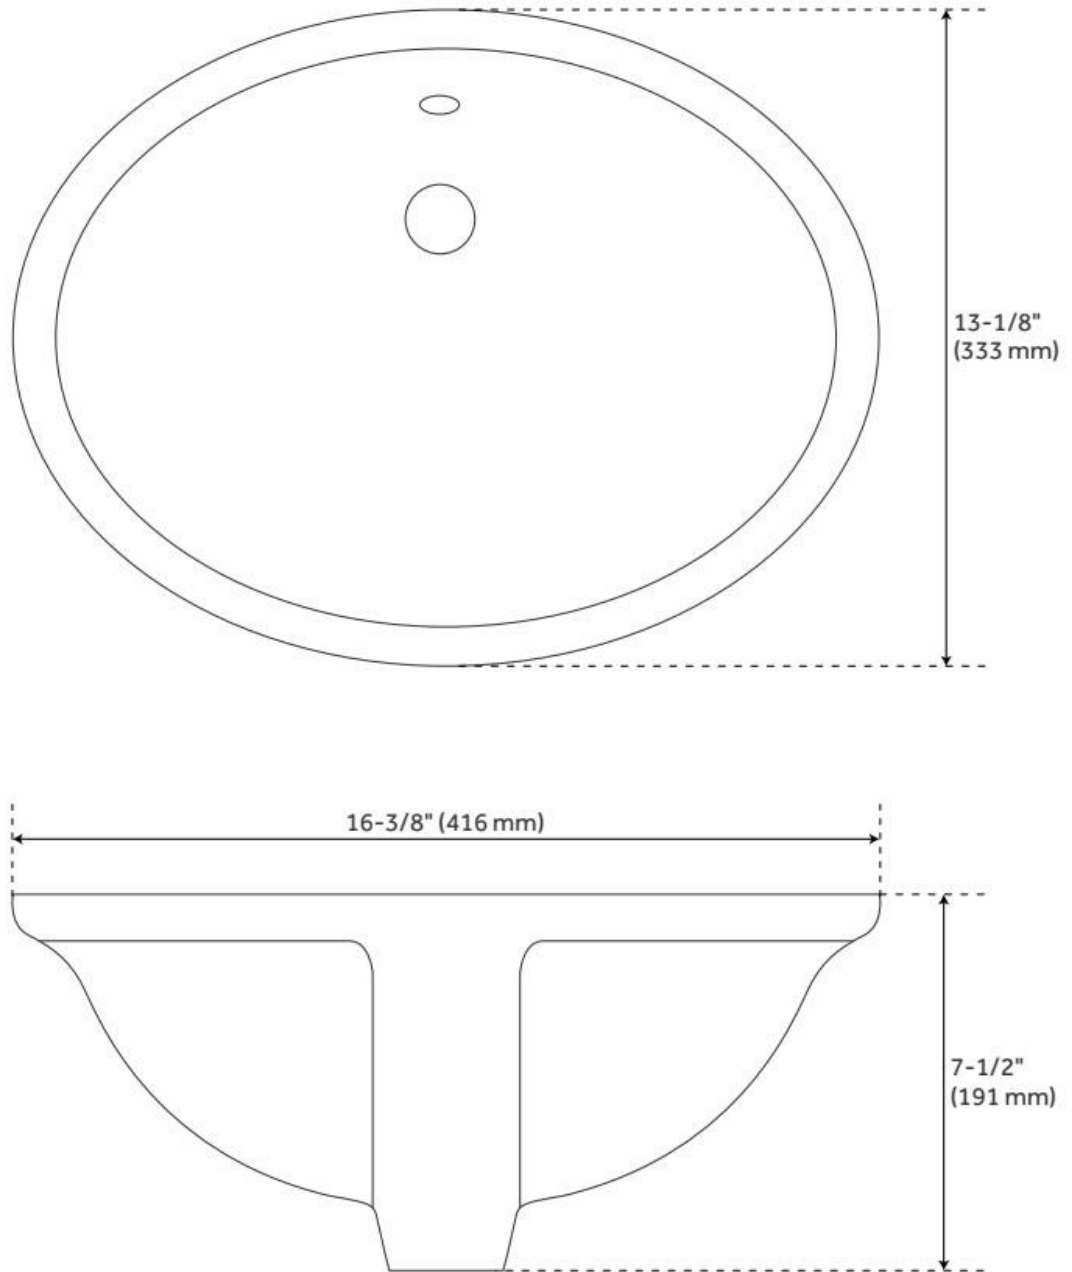

31" X 19" 2CM NARROW GRANITE VANITY TOP FOR UNDERMOUNT SINK - ABSOLUTE BLACK - WHITE

SKU: 941688-UM

Code: SH476813, SH476814

FEATURES

Material: Granite

ADDITIONAL FEATURES

- Includes countertop, backsplash, and white porcelain sink.
- Made of A-grade granite.
- Overall dimensions, with backsplash: 31" W x 19" D x 4-3/4" H.
- Includes granite countertop and backsplash.
- Matching right or left sidesplash sold separately.
- To clean, add a few drops of mild cleanser, rinse with water and wipe dry.
- Stone is pre-sealed and polished to a smooth gloss.
- Each top is carved from a single piece of granite and will have natural variations.

FEATURES

Material: Porcelain
Product Finish: White

ADDITIONAL FEATURES

- Overall dimensions: 16-1/2" L x 13-1/4" W (front to back) x 7-1/2" H (\pm 1/2").
- Basin: 14-3/4" L x 11-1/2" W (front to back).
- Sink depth is 4-1/4" to overflow.
- 1-1/2" drain hole.

REVISED 8/7/2024

NARROW OVAL UNDERMOUNT BATHROOM SINK - WHITE

SKU: 419939
Code: SH419939

REVISED 8/7/2024