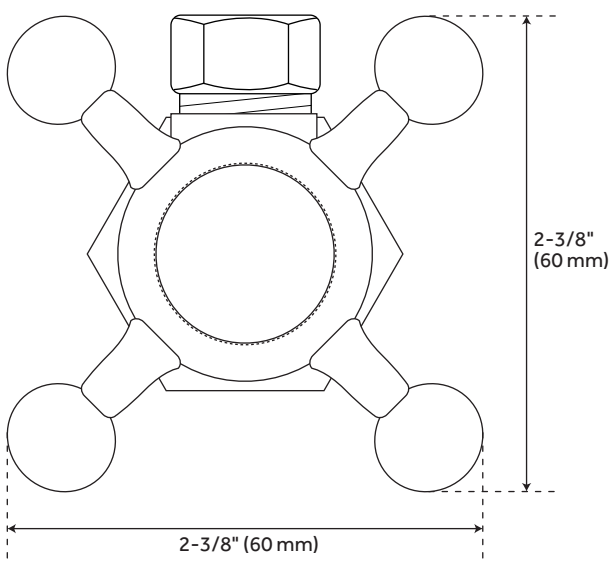

CROSS HANDLE ANGLE STOP - 5/8" OD X 3/8" OD COMPRESSION

SKU: 941827

Code: SH204, SH204PB

FEATURES

Material: Brass

Length: 2-5/8"

Width: 2-3/8"

Height: 2-3/8"

REVISED 3/29/2023

CROSS HANDLE ANGLE STOP - 5/8" OD X 3/8" OD COMPRESSION

SKU: 941827

Code: SH204, SH204PB

ADDITIONAL FEATURES

- Quarter-turn operation.
- Low lead compliant.
- UPC Certified.

REVISED 3/29/2023

CROSS HANDLE ANGLE STOP - 5/8" OD X 3/8" OD COMPRESSION

SKU: 941827
SH204

All dimensions and specifications are nominal and may vary. Use actual products for accuracy in critical situations.