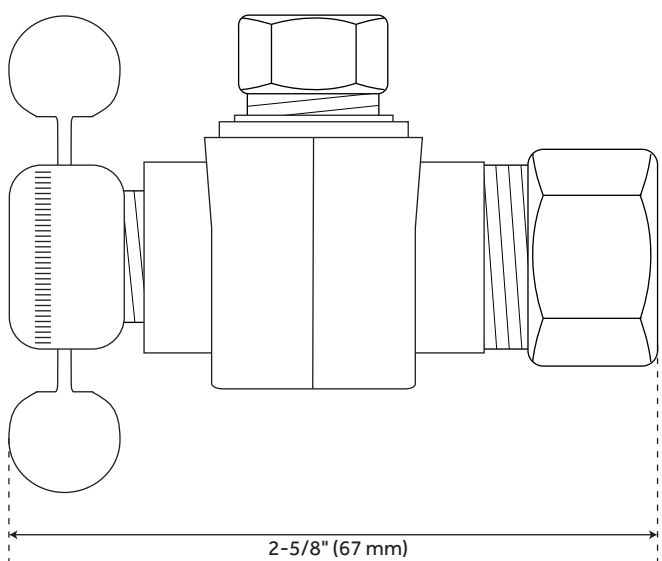

CROSS HANDLE ANGLE STOP - 5/8" OD X 3/8" OD COMPRESSION

SKU: 941827

Code: SH204, SH204PB

FEATURES

Material: Brass

Length: 2-5/8"

Width: 2-3/8"

Height: 2-3/8"

REVISED 3/29/2023

CROSS HANDLE ANGLE STOP - 5/8" OD X 3/8" OD COMPRESSION

SKU: 941827

Code: SH204, SH204PB

ADDITIONAL FEATURES

- Quarter-turn operation.
- Low lead compliant.
- UPC Certified.

REVISED 3/29/2023

CROSS HANDLE ANGLE STOP - 5/8" OD X 3/8" OD COMPRESSION

SKU: 941827
SH204

All dimensions and specifications are nominal and may vary. Use actual products for accuracy in critical situations.