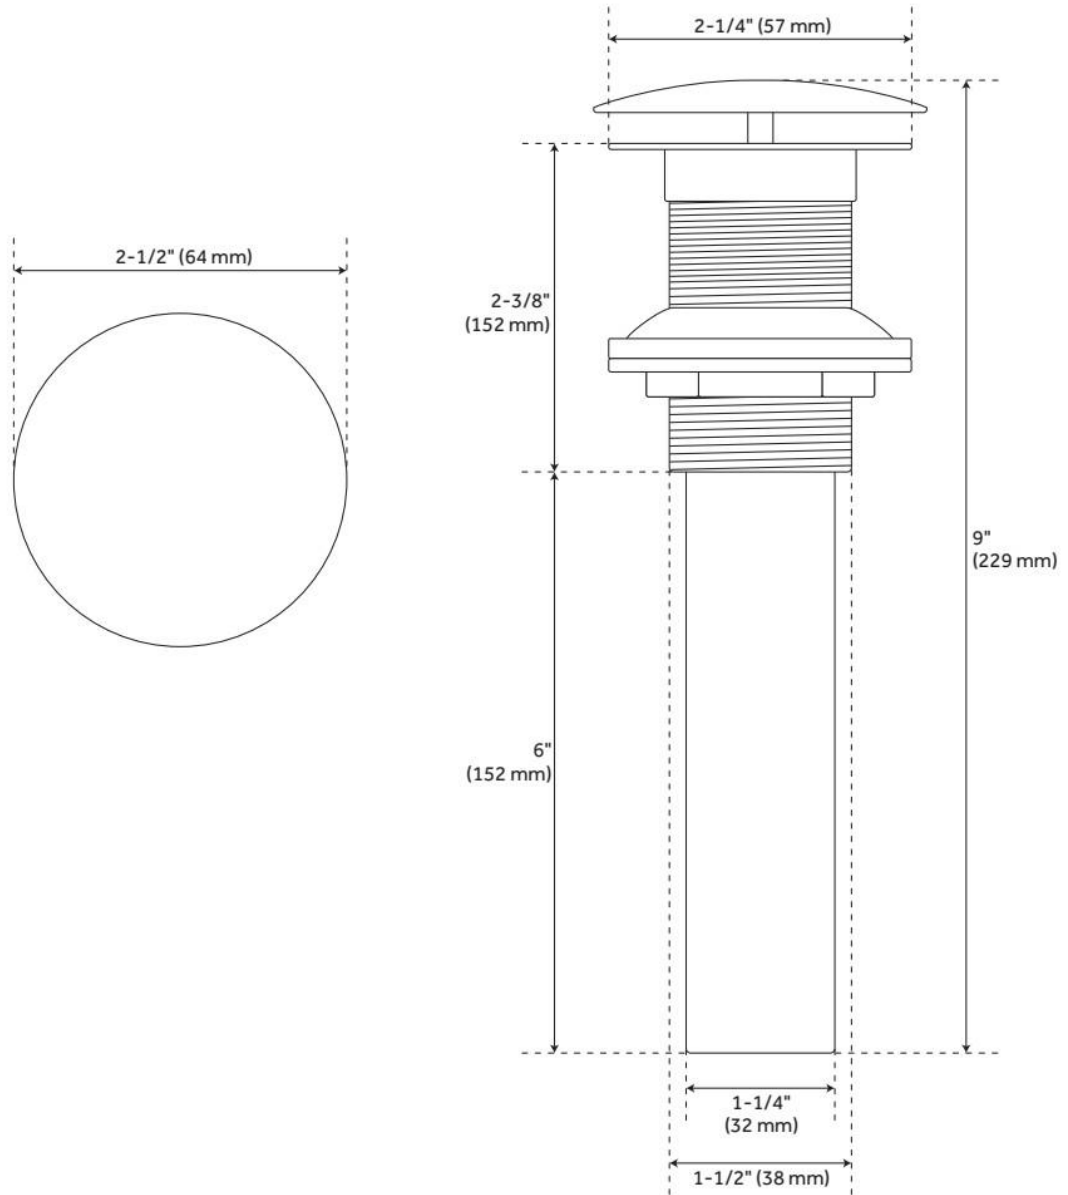

1-1/2" GRID STRAINER WITH FIXED DOME BATHROOM DRAIN

SKU: 941832
Code: SH312

FEATURES

Material: Brass
Fits Drain Hole Size: 1-1/2"
Overflow Hole: No

LISTED ID: SH312**

ADDITIONAL FEATURES

- Fits 1-1/2" drain opening.
- 1-1/4" O.D. x 6" tailpiece.
- Drain Flange Diameter: 2-1/4".
- Dome Diameter: 2-1/2".

REVISED 7/9/2024

1-1/2" GRID STRAINER WITH FIXED DOME BATHROOM DRAIN

SKU: 941832

Code: SH312

REVISED 7/9/2024