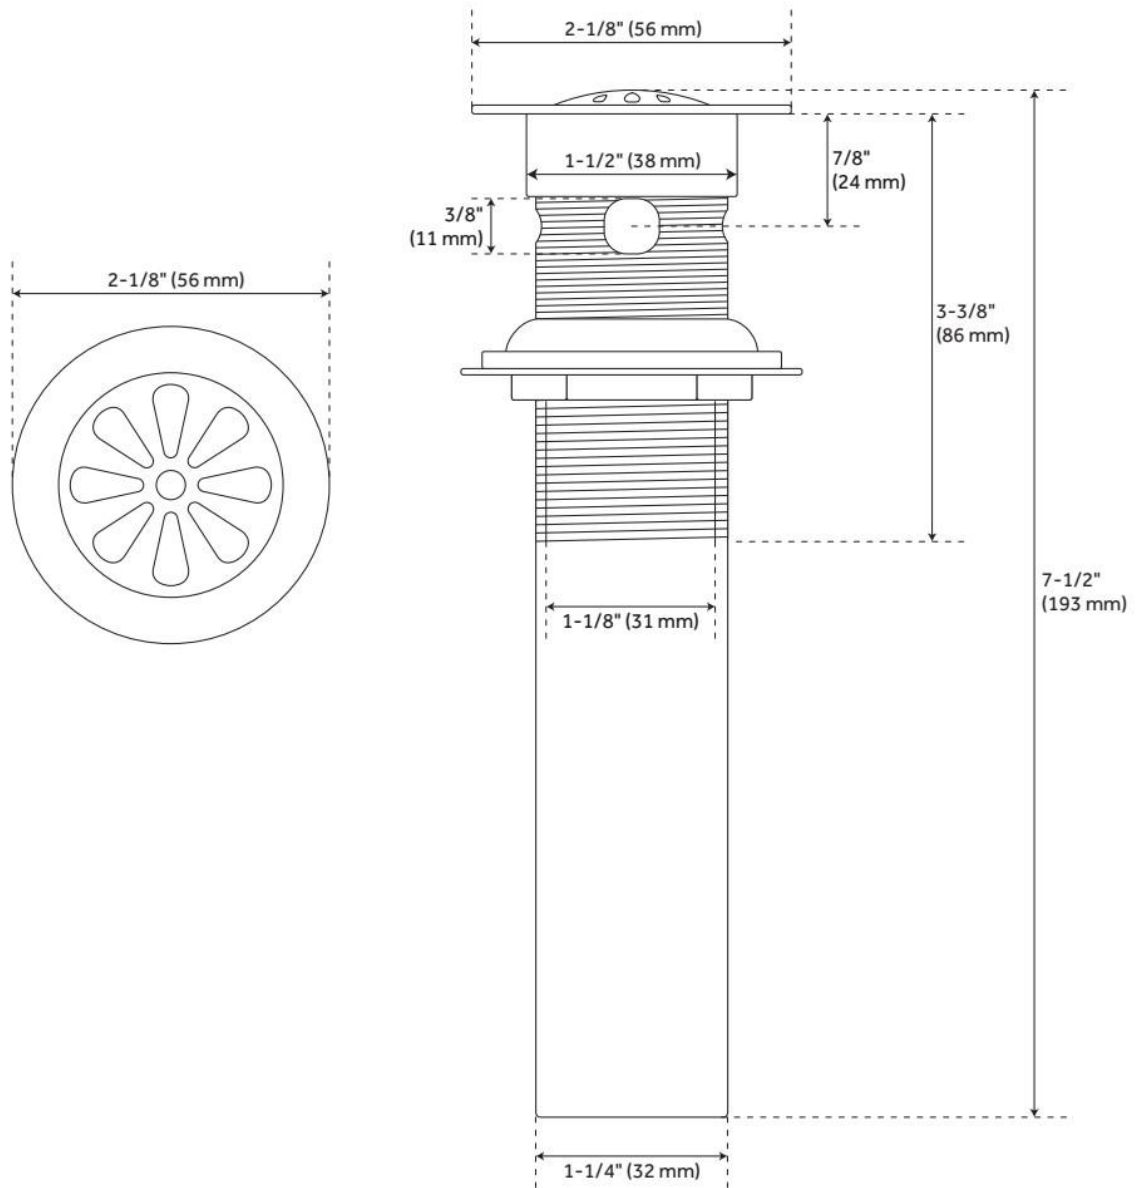

1-1/2" DAISY WHEEL BATHROOM DRAIN

SKU: 941833

Code: SH313, SH314

REVISED 7/3/2024