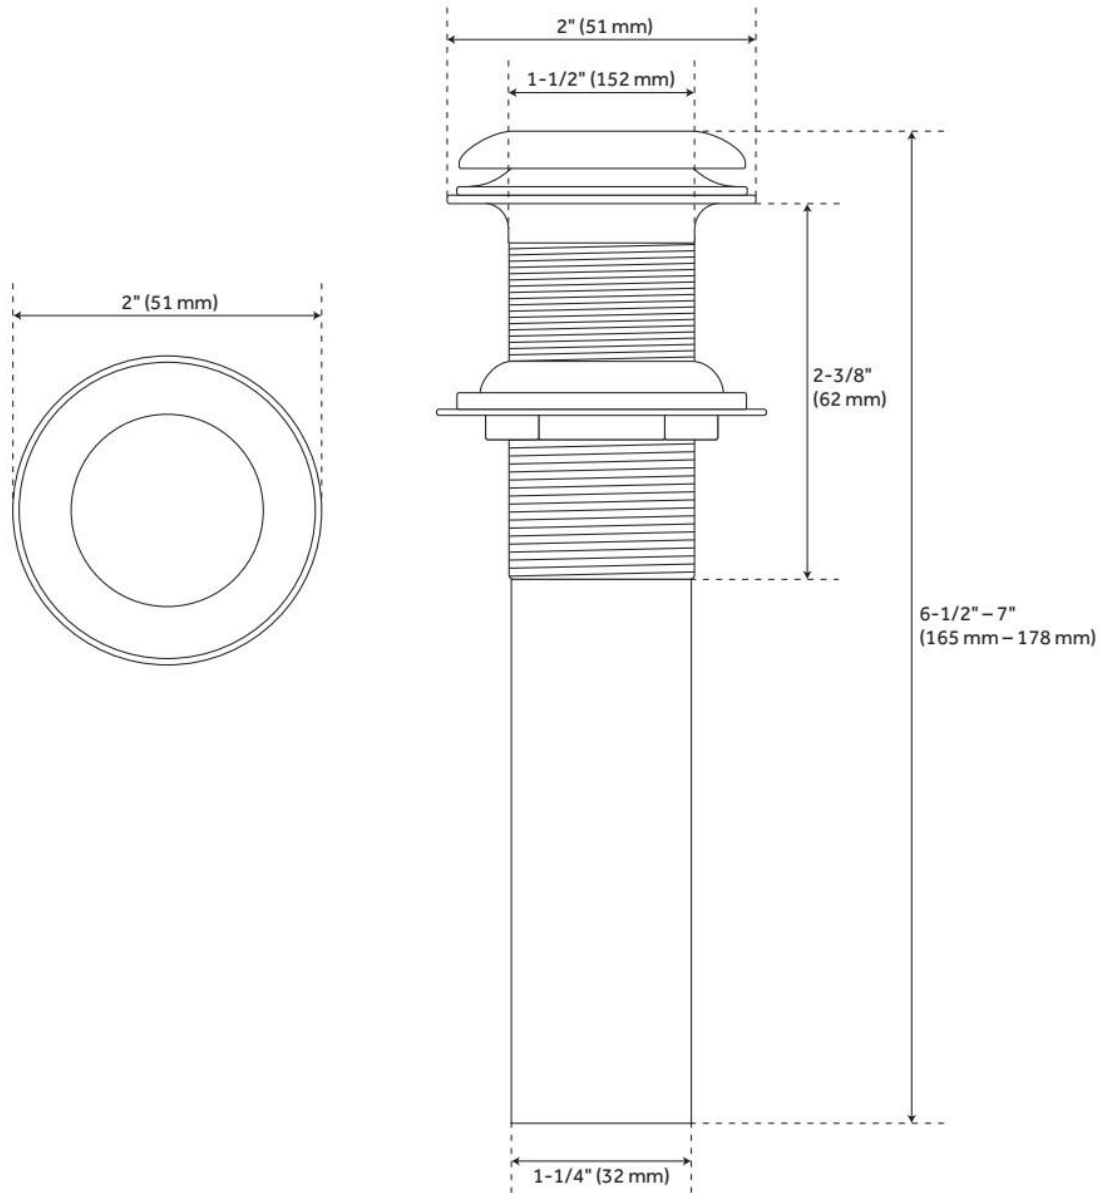

# 1-1/2" FLAT DOME POP-UP BATHROOM DRAIN

SKU: 941834

Code: SH331

## FEATURES

Material: Brass

Fits Drain Hole Size: 1-1/2"

Overflow Hole: No

ASME A112.18.2/CSA B125.2, Massachusetts Accepted, LISTED ID: SH331\*\*

## ADDITIONAL FEATURES

- Pop-up style drain operation.
- Fits 1-1/2" drain opening.
- 1-1/4" O.D. x 6" tailpiece.
- Drain Flange Diameter: 2".

REVISED 7/9/2024

# 1-1/2" FLAT DOME POP-UP BATHROOM DRAIN

SKU: 941834

Code: SH331

REVISED 7/9/2024