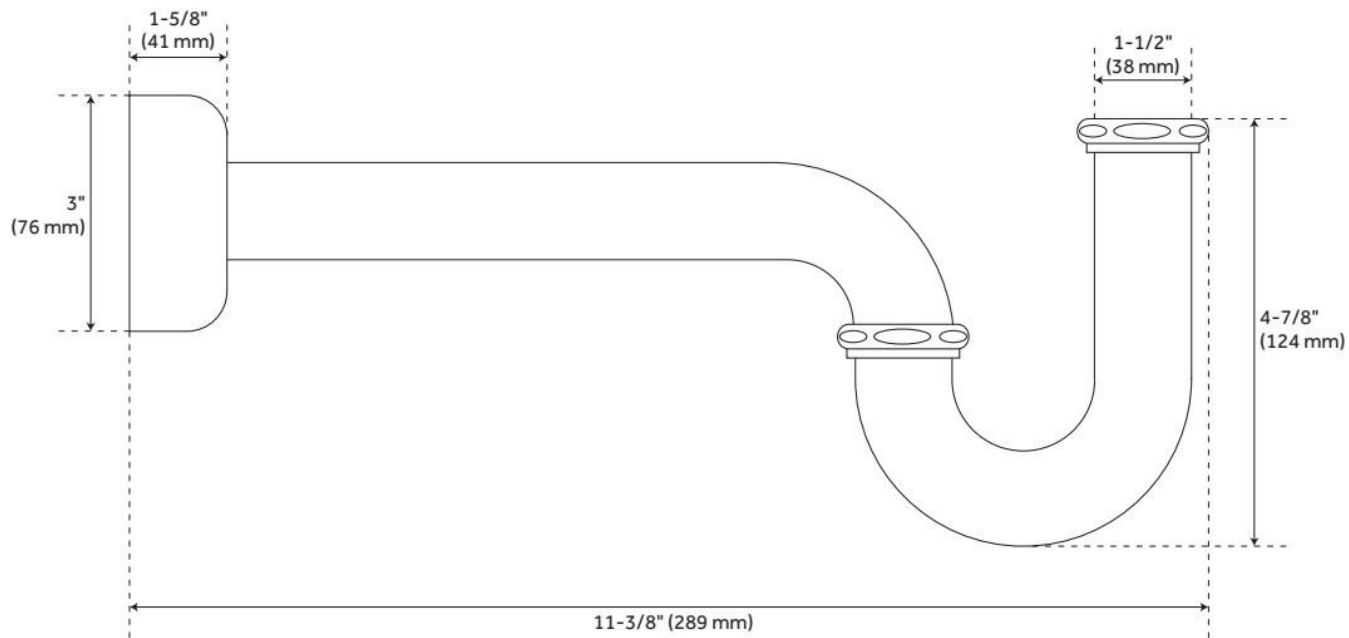

1-1/2" X 1-1/4" P TRAP WITH HIGH BOX FLANGE

SKU: 941837
Code: SH361

REVISED 7/10/2024