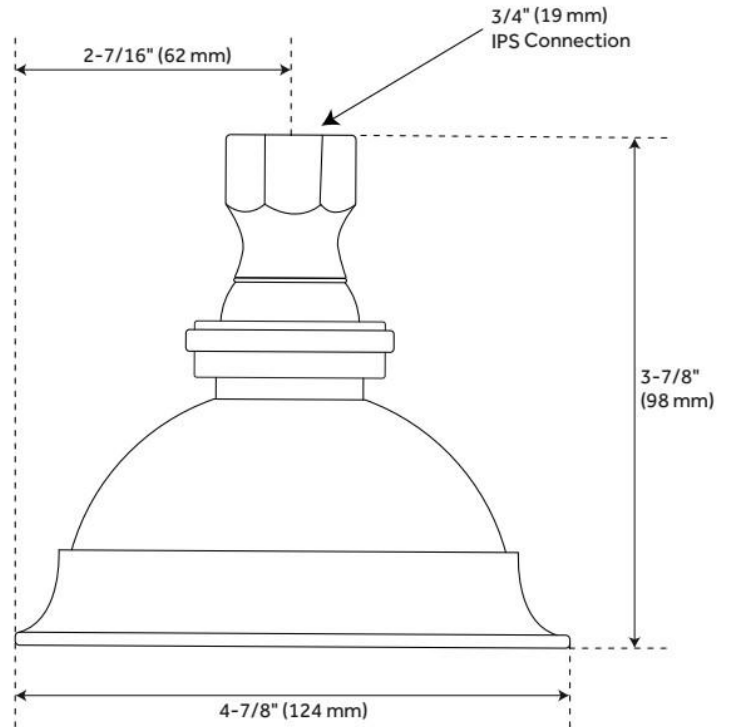

WINDOM WATERING CAN SHOWER HEAD

SKU: 942202

Code: SH114321, SH399689, SH329555, SH133824, SH399690, SH133823, SH399691, SH156327, SH399696, SH283485, SH399697, SH283486, SH399698, SH283488, SH399699, SH283489, SH399700, SH283490, SH399701, SH399702

REVISED 6/12/2024