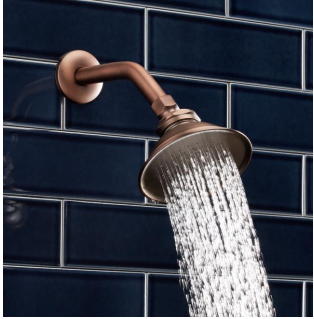

# WINDOM WATERING CAN SHOWER HEAD

SKU: 942202

Code: SH114321, SH399689, SH329555, SH133824, SH399690, SH133823, SH399691, SH156327, SH399696, SH283485, SH399697, SH283486, SH399698, SH283488, SH399699, SH283489, SH399700, SH283490, SH399701, SH399702

## FEATURES

Installation Type: Wall Mount

Features: Shower Head Only

Design: Traditional

Material: Brass

Height: 4"

Assembly Required: No

Shape: Round

Shower Head Diameter: 4-7/8"

Shower Head Material: Brass

Shower Arm Included: No

Shower Head IPS: 1/2"

Shower Head Swivel: Yes

Shower Head Flow Rate: 1.8 gpm

REVISED 4/4/2023