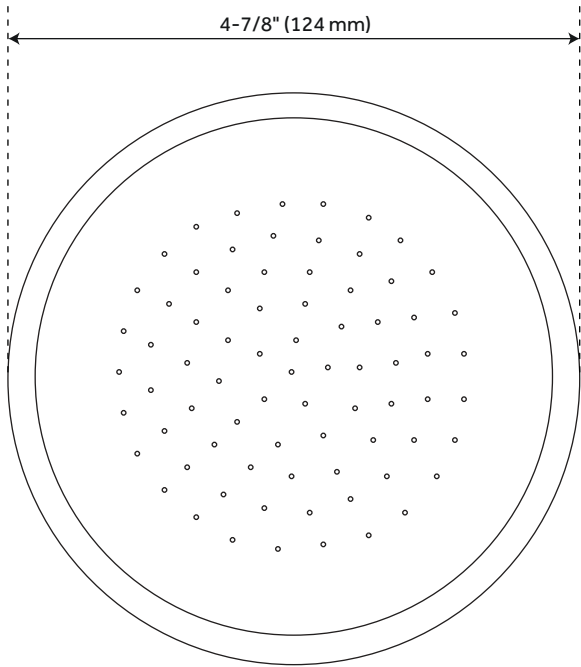

WINDOM WATERING CAN SHOWER HEAD

SKU: 942202

All dimensions and specifications are nominal and may vary. Use actual products for accuracy in critical situations.