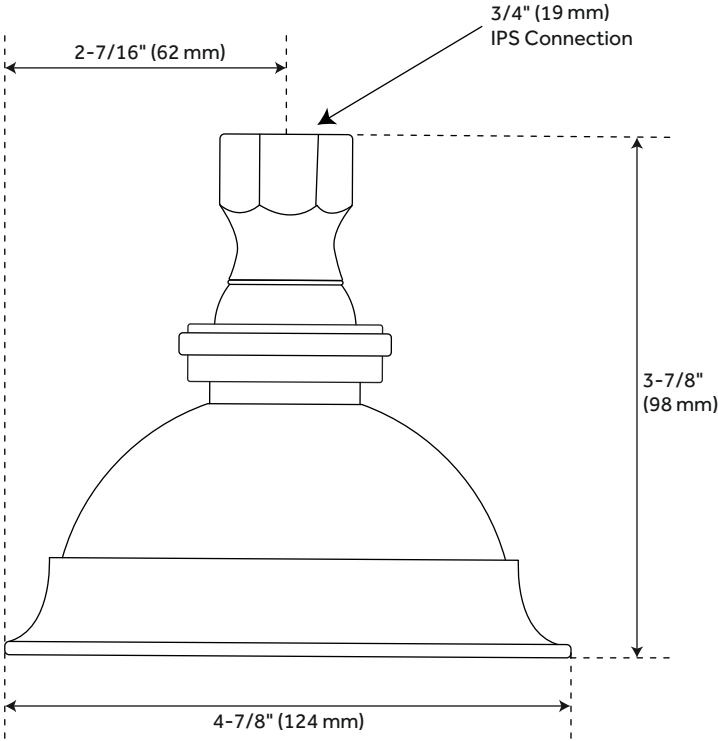

WINDOM WATERING CAN SHOWER HEAD

SKU: 942202

All dimensions and specifications are nominal and may vary. Use actual products for accuracy in critical situations.