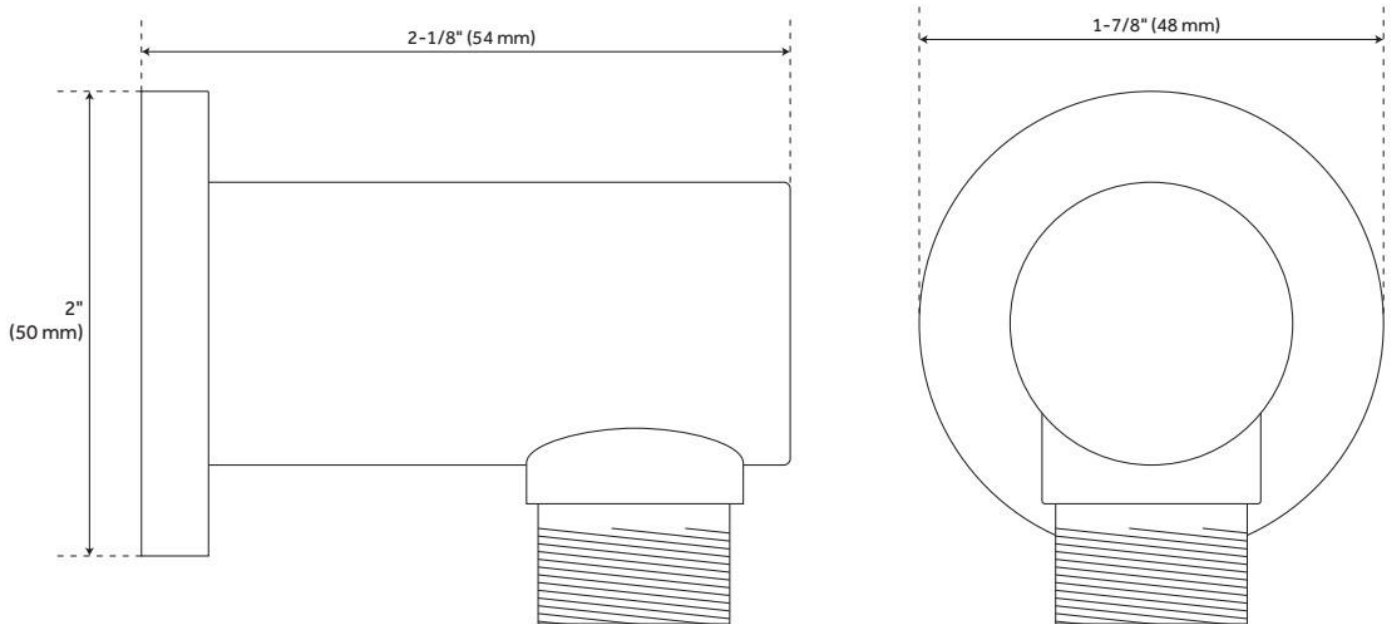

MODERN WATER SUPPLY ELBOW FOR HAND SHOWER

SKU: 936277

Code: SH425073, SH436969, SH425074

REVISED 5/24/2024