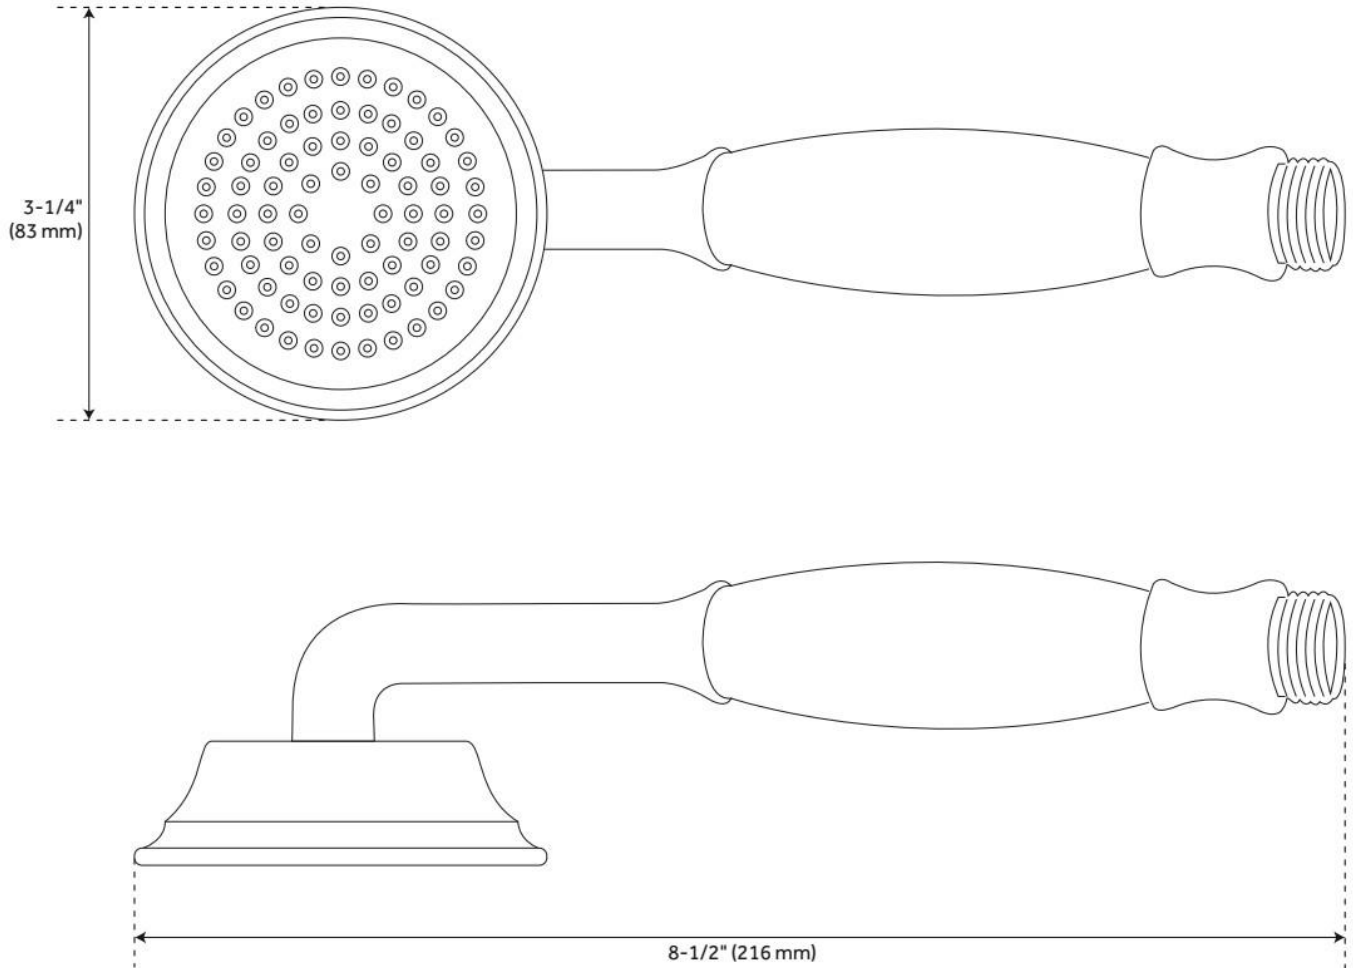

ADDITIONAL FEATURES

- All dimensions are ($\pm 1/2$ ").
- Shower system includes rainfall shower head and 15" shower arm, wall mount slide bar with hand shower and hose, hand shower water connection, and a pressure balanced valve with 2-way diverter.
- Wall mount rainfall shower head in a selection of sizes.
- Water connection features a 1/2" IPS connection and 1-3/4" diameter base.
- Valve with diverter features 1/2" IPS inlets and controls water flow between 2 shower outlets.
- For water outlet configuration options consult a professional for installation.

All dimensions and specifications are nominal and may vary. Use actual products for accuracy in critical situations.

COOPER HAND SHOWER WITH PORCELAIN HANDLE

SKU: 940963

Code: SH433214, SH433215, SH433216

FEATURES

Material: Brass

Hand Shower Spray: Full

Hand Shower Flow Rate: 1.8 gpm (6.8 L/min) @ 80 psi

ASME A112.18.1/CSA B125.1, LISTED ID: 526047, 526048, 526049

ADDITIONAL FEATURES

- Hand shower only. Hose sold separately.

REVISED 5/24/2024

COOPER HAND SHOWER WITH PORCELAIN HANDLE

SKU: 940963

Code: SH433214, SH433215, SH433216

REVISED 5/24/2024

MODERN WATER SUPPLY ELBOW FOR HAND SHOWER

SKU: 936277

Code: SH425073, SH436969, SH425074