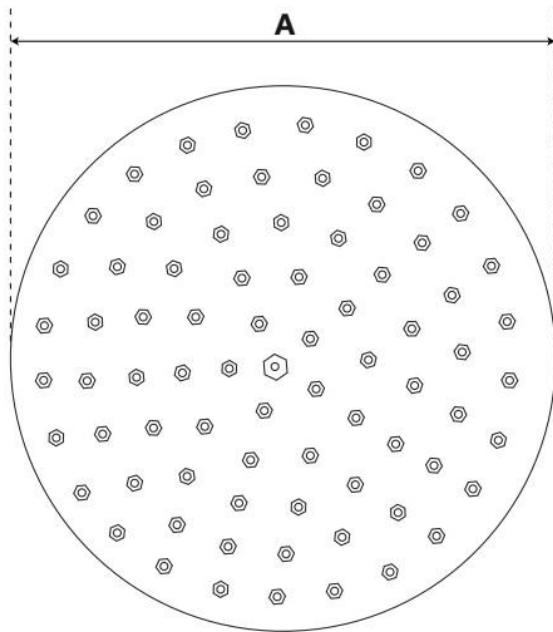

ADDITIONAL FEATURES

- All dimensions are ($\pm 1/2$ ").
- Shower system includes rainfall shower head and 15" shower arm, wall mount slide bar with hand shower and hose, hand shower water connection, and a pressure balanced valve with 2-way diverter.
- Wall mount rainfall shower head in a selection of sizes.
- Water connection features a 1/2" IPS connection and 1-3/4" diameter base.
- Valve with diverter features 1/2" IPS inlets and controls water flow between 2 shower outlets.
- For water outlet configuration options consult a professional for installation.

FEATURES

Material: Brass

LISTED ID: 515394, 515395, 515396, 564662, 515397, 564663, 515398, 564664, 515399, 564665, 515401, 515402, 515403, 515404, 515405

ADDITIONAL FEATURES

Can be installed on a ceiling-mount or wall mount shower arm. 6", 8" and 10" shower heads are adjustable and feature a swivel connection. 12" shower head is stationary and does not swivel.

Reference A	Reference B	Reference C
5-1/4" (133 mm)	3" (76 mm)	2" (51 mm)
7-3/4" (197 mm)	3-1/2" (89 mm)	2-1/2" (64 mm)
10" (254 mm)	3-1/2" (89 mm)	3" (76 mm)
12" (305 mm)	4-1/4" (108 mm)	3-1/4" (83 mm)