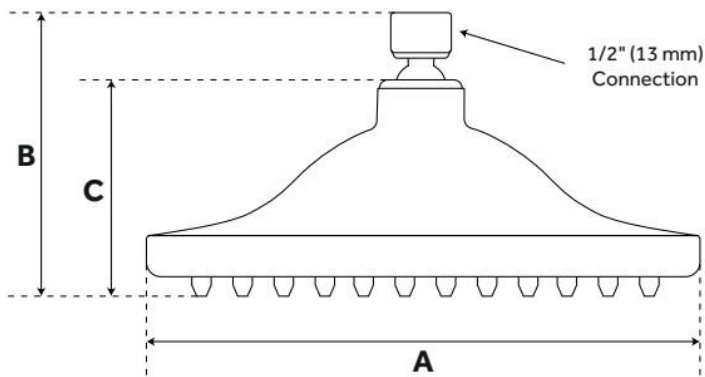

ADDITIONAL FEATURES

- All dimensions are ($\pm 1/2$ ").
- Shower system includes rainfall shower head and 15" shower arm, wall mount slide bar with hand shower and hose, hand shower water connection, and a pressure balanced valve with 2-way diverter.
- Wall mount rainfall shower head in a selection of sizes.
- Water connection features a 1/2" IPS connection and 1-3/4" diameter base.
- Valve with diverter features 1/2" IPS inlets and controls water flow between 2 shower outlets.
- For water outlet configuration options consult a professional for installation.

FEATURES

Material: Brass

LISTED ID: 515394, 515395, 515396, 564662, 515397, 564663, 515398, 564664, 515399, 564665, 515401, 515402, 515403, 515404, 515405

ADDITIONAL FEATURES

Can be installed on a ceiling-mount or wall mount shower arm. 6", 8" and 10" shower heads are adjustable and feature a swivel connection. 12" shower head is stationary and does not swivel.

Reference A	Reference B	Reference C
5-1/4" (133 mm)	3" (76 mm)	2" (51 mm)
7-3/4" (197 mm)	3-1/2" (89 mm)	2-1/2" (64 mm)
10" (254 mm)	3-1/2" (89 mm)	3" (76 mm)
12" (305 mm)	4-1/4" (108 mm)	3-1/4" (83 mm)