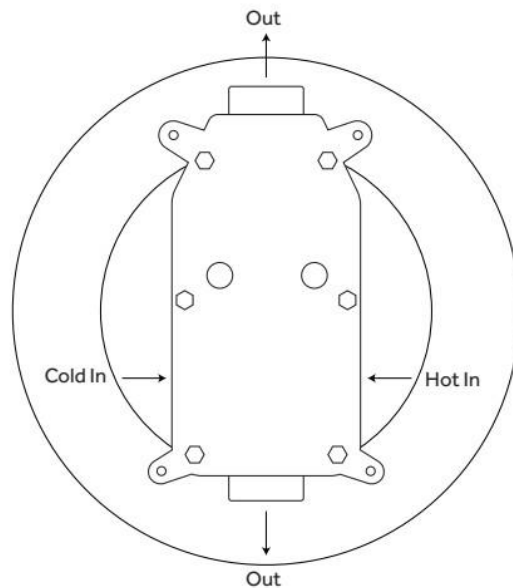

ADDITIONAL FEATURES

- All dimensions are ($\pm 1/2$ ").
- Shower system includes rainfall shower head and 15" shower arm, wall mount slide bar with hand shower and hose, hand shower water connection, and a pressure balanced valve with 2-way diverter.
- Wall mount rainfall shower head in a selection of sizes.
- Water connection features a 1/2" IPS connection and 1-3/4" diameter base.
- Valve with diverter features 1/2" IPS inlets and controls water flow between 2 shower outlets.
- For water outlet configuration options consult a professional for installation.

REVISED 6/3/2024

COOPER PRESSURE BALANCED SHOWER VALVE WITH DIVERTER

SKU: 940964

Code: SH433218, SH433219, SH433220

FEATURES

Material: Brass

Diverter Outlets: 2

Cartridge Type: Ceramic Disc

ASME A112.18.1/CSA B125.1, ASSE 1016 Type P, LISTED ID: 525446, 525447, 525448

ADDITIONAL FEATURES

REVISED 5/24/2024

COOPER PRESSURE BALANCED SHOWER VALVE WITH DIVERTER

SKU: 940964

Code: SH433218, SH433219, SH433220