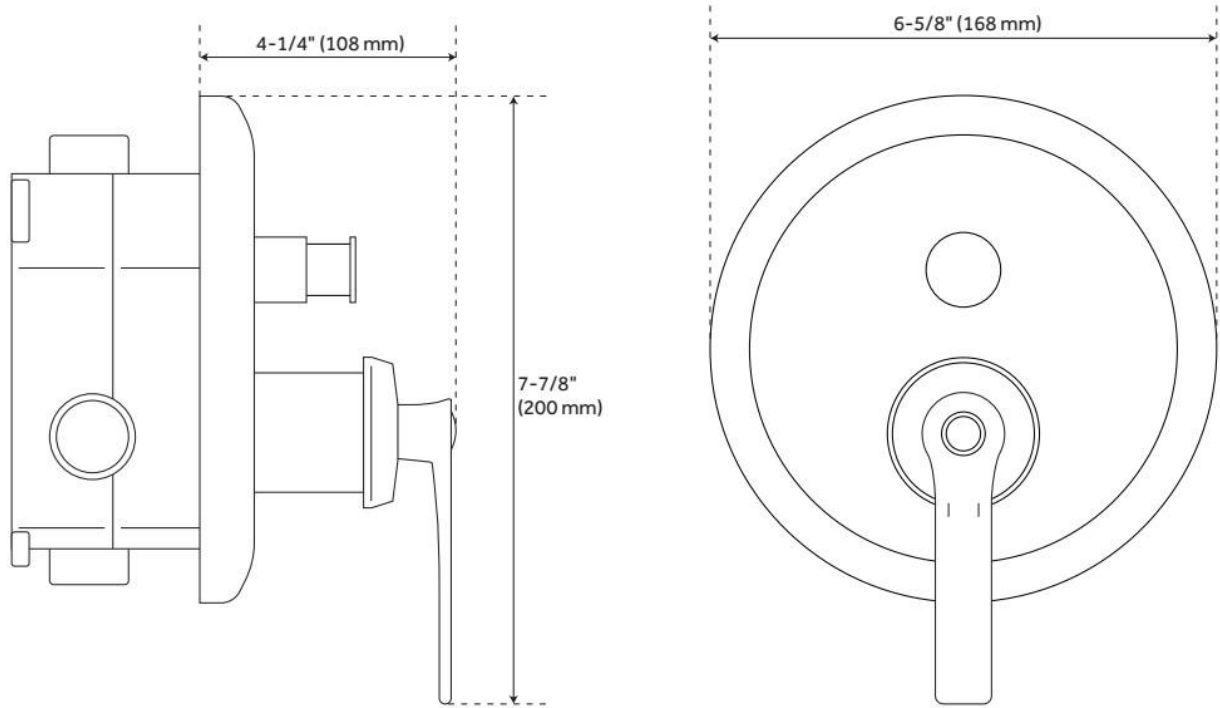

COOPER PRESSURE BALANCED SHOWER VALVE WITH DIVERTER

SKU: 940964

Code: SH433218, SH433219, SH433220

REVISED 5/24/2024