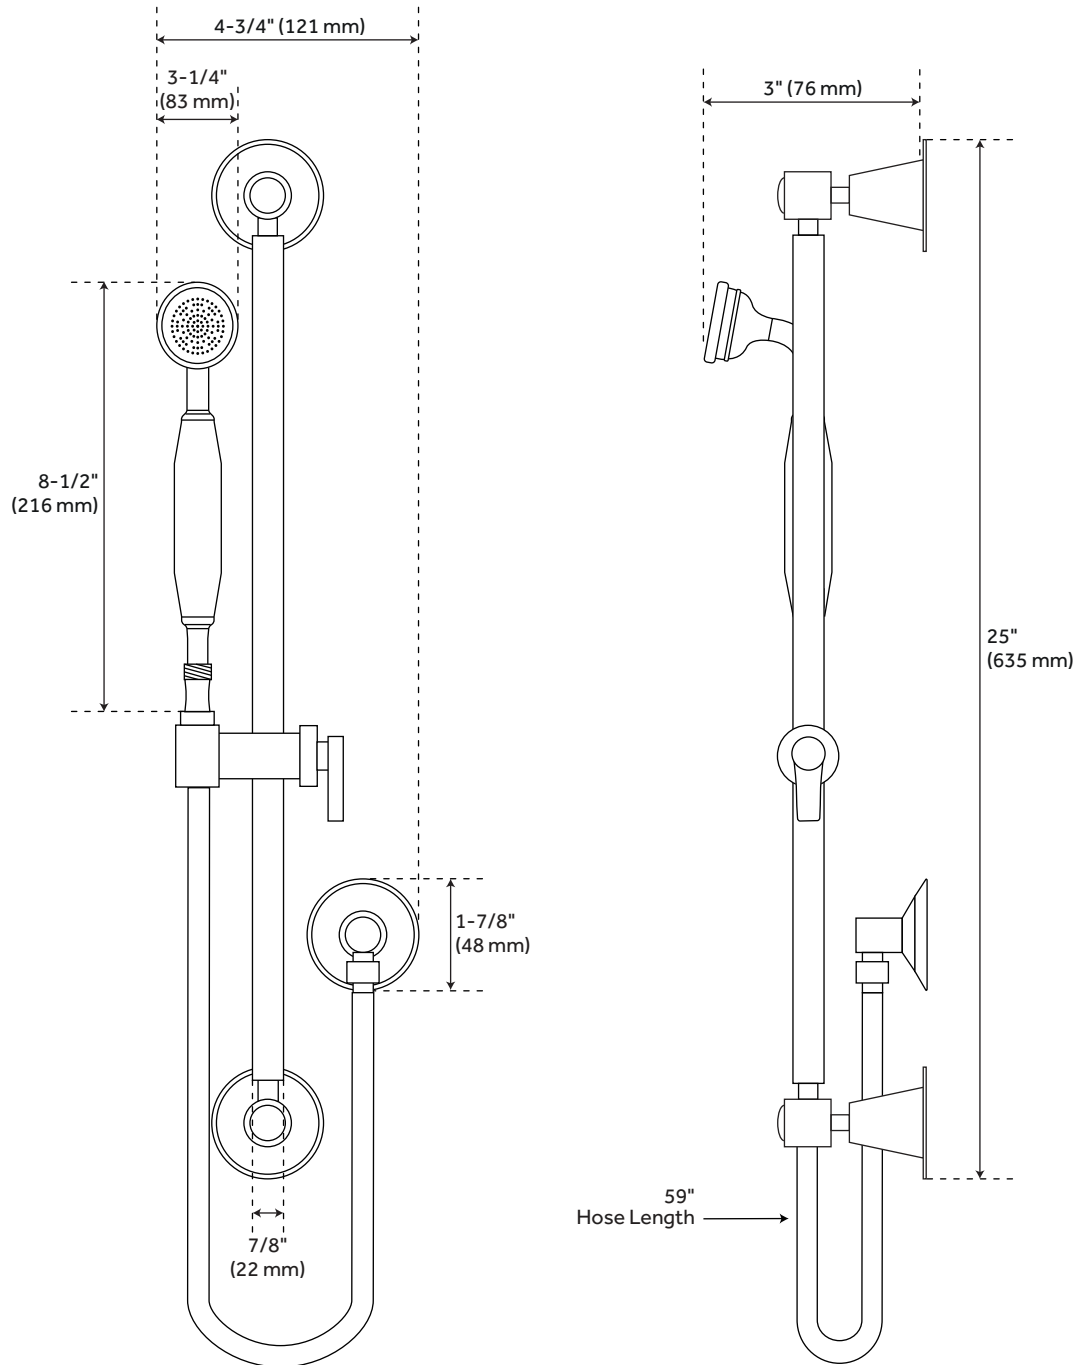

ADDITIONAL FEATURES

- All dimensions are ($\pm 1/2$ ").
- Shower system includes rainfall shower head and 15" shower arm, wall mount slide bar with hand shower and hose, hand shower water connection, and a pressure balanced valve with 2-way diverter.
- Wall mount rainfall shower head in a selection of sizes.
- Water connection features a 1/2" IPS connection and 1-3/4" diameter base.
- Valve with diverter features 1/2" IPS inlets and controls water flow between 2 shower outlets.
- For water outlet configuration options consult a professional for installation.

FEATURES

Material: Brass

LISTED ID: 515394, 515395, 515396, 564662, 515397, 564663, 515398, 564664, 515399, 564665, 515401, 515402, 515403, 515404, 515405

ADDITIONAL FEATURES

Can be installed on a ceiling-mount or wall mount shower arm. 6", 8" and 10" shower heads are adjustable and feature a swivel connection. 12" shower head is stationary and does not swivel.

Reference A	Reference B	Reference C
5-1/4" (133 mm)	3" (76 mm)	2" (51 mm)
7-3/4" (197 mm)	3-1/2" (89 mm)	2-1/2" (64 mm)
10" (254 mm)	3-1/2" (89 mm)	3" (76 mm)
12" (305 mm)	4-1/4" (108 mm)	3-1/4" (83 mm)

ADDITIONAL FEATURES

- All dimensions are ($\pm 1/2$ ").
- Escutcheon included.

REVISED 5/31/2024

WALL-MOUNT RAINFALL SHOWER ARM

SKU: 948955

Code: SHRSA123, SHRSA181, SH485514, SHRSA150

REVISED 5/31/2024

COOPER HAND SHOWER WITH SLIDE BAR