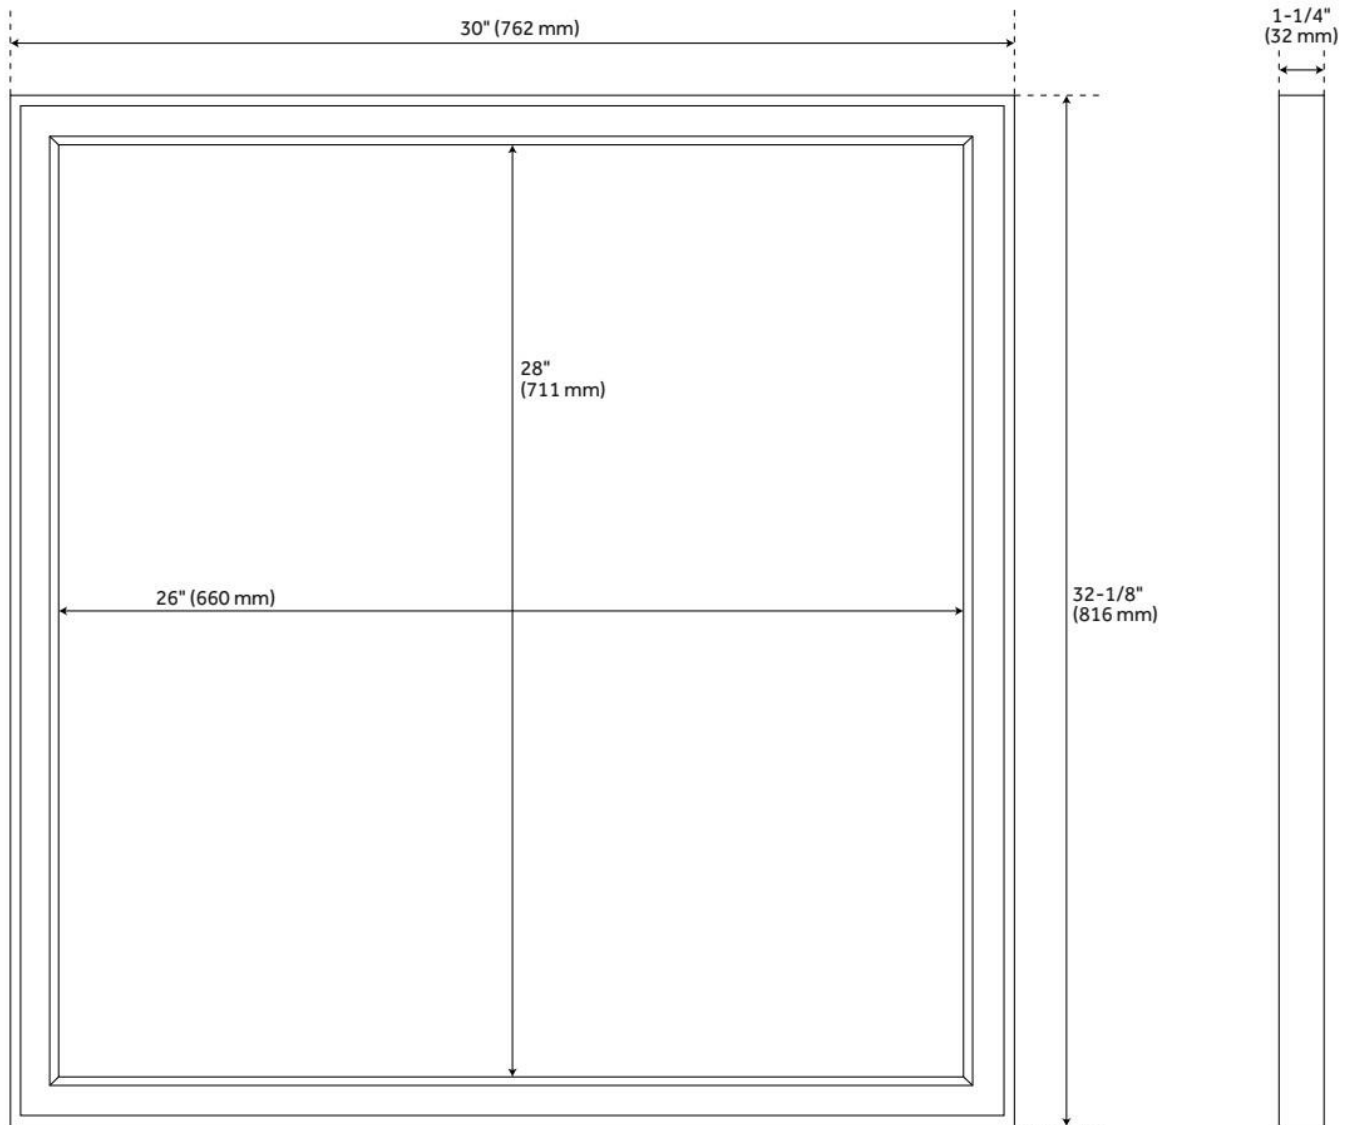

ROBERTSON MAHOGANY VANITY MIRROR- MIDNIGHT NAVY BLUE

SKU: 943000

Code: SH433844, SH433847

FEATURES

Material: Mahogany

On/Off Switch: No

ADDITIONAL FEATURES

- 24" mirror overall: 24" W x 32-1/8" H x 1" D. Mirror only: 20" W x 28" H. Mounting centers: 14".
- 30" mirror overall: 30" W x 32-1/8" H x 1-1/4" D. Mirror only: 26" W x 28" H. Mounting centers: 21-5/8".
- [Wood finish samples available.](#)

REVISED 8/22/2024

ROBERTSON MAHOGANY VANITY MIRROR- MIDNIGHT NAVY BLUE

SKU: 943000

Code: SH433844, SH433847

REVISED 8/22/2024

ROBERTSON MAHOGANY VANITY MIRROR- MIDNIGHT NAVY BLUE

SKU: 943000

Code: SH433844, SH433847