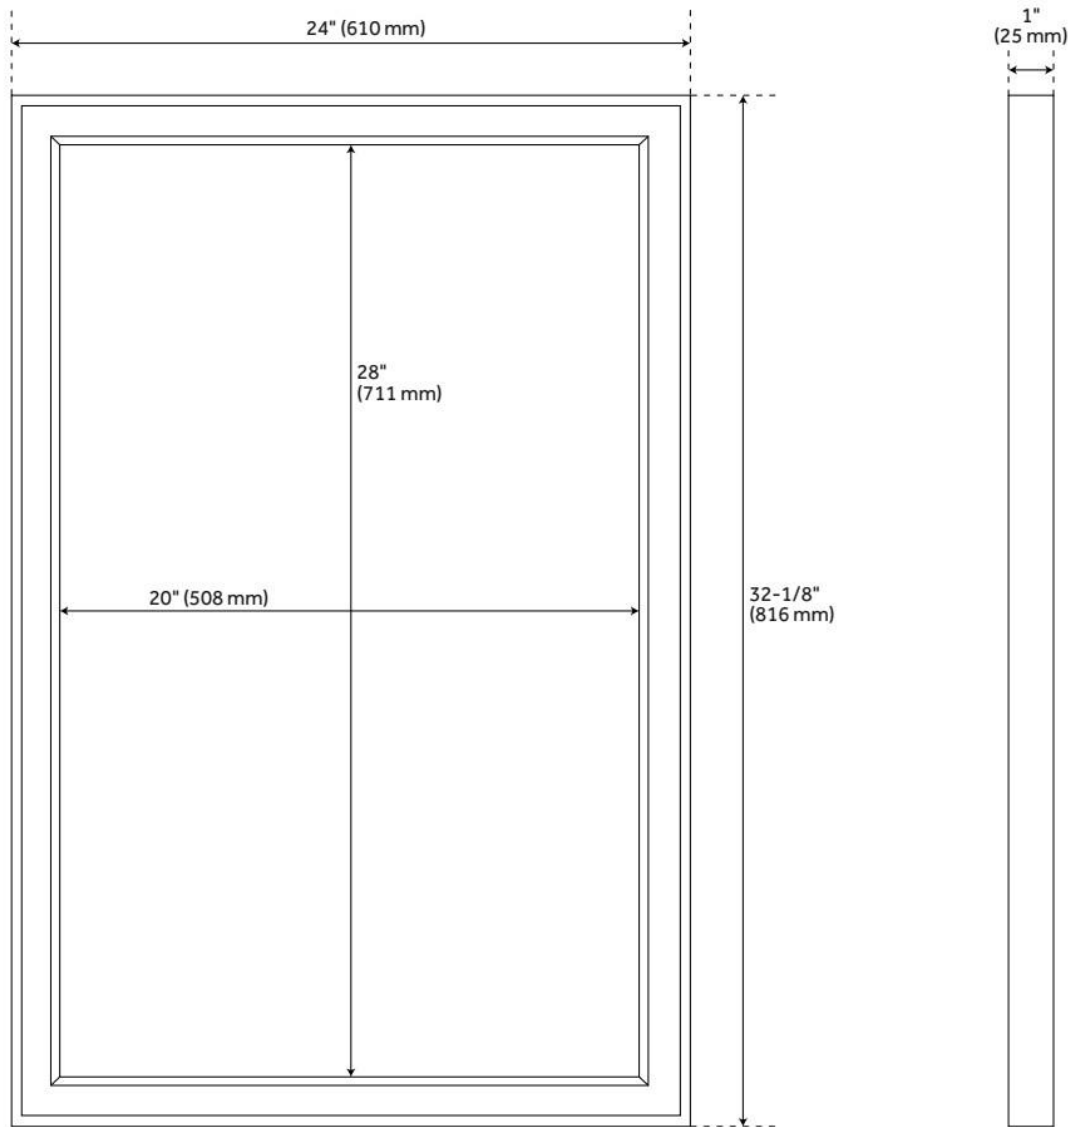

ROBERTSON MAHOGANY VANITY MIRROR- MIDNIGHT NAVY BLUE

SKU: 943000

Code: SH433844, SH433847

FEATURES

Material: Mahogany

On/Off Switch: No

ADDITIONAL FEATURES

- 24" mirror overall: 24" W x 32-1/8" H x 1" D. Mirror only: 20" W x 28" H. Mounting centers: 14".
- 30" mirror overall: 30" W x 32-1/8" H x 1-1/4" D. Mirror only: 26" W x 28" H. Mounting centers: 21-5/8".
- [Wood finish samples available.](#)

REVISED 8/22/2024

ROBERTSON MAHOGANY VANITY MIRROR- MIDNIGHT NAVY BLUE

SKU: 943000

Code: SH433844, SH433847

REVISED 8/22/2024

ROBERTSON MAHOGANY VANITY MIRROR- MIDNIGHT NAVY BLUE

SKU: 943000

Code: SH433844, SH433847