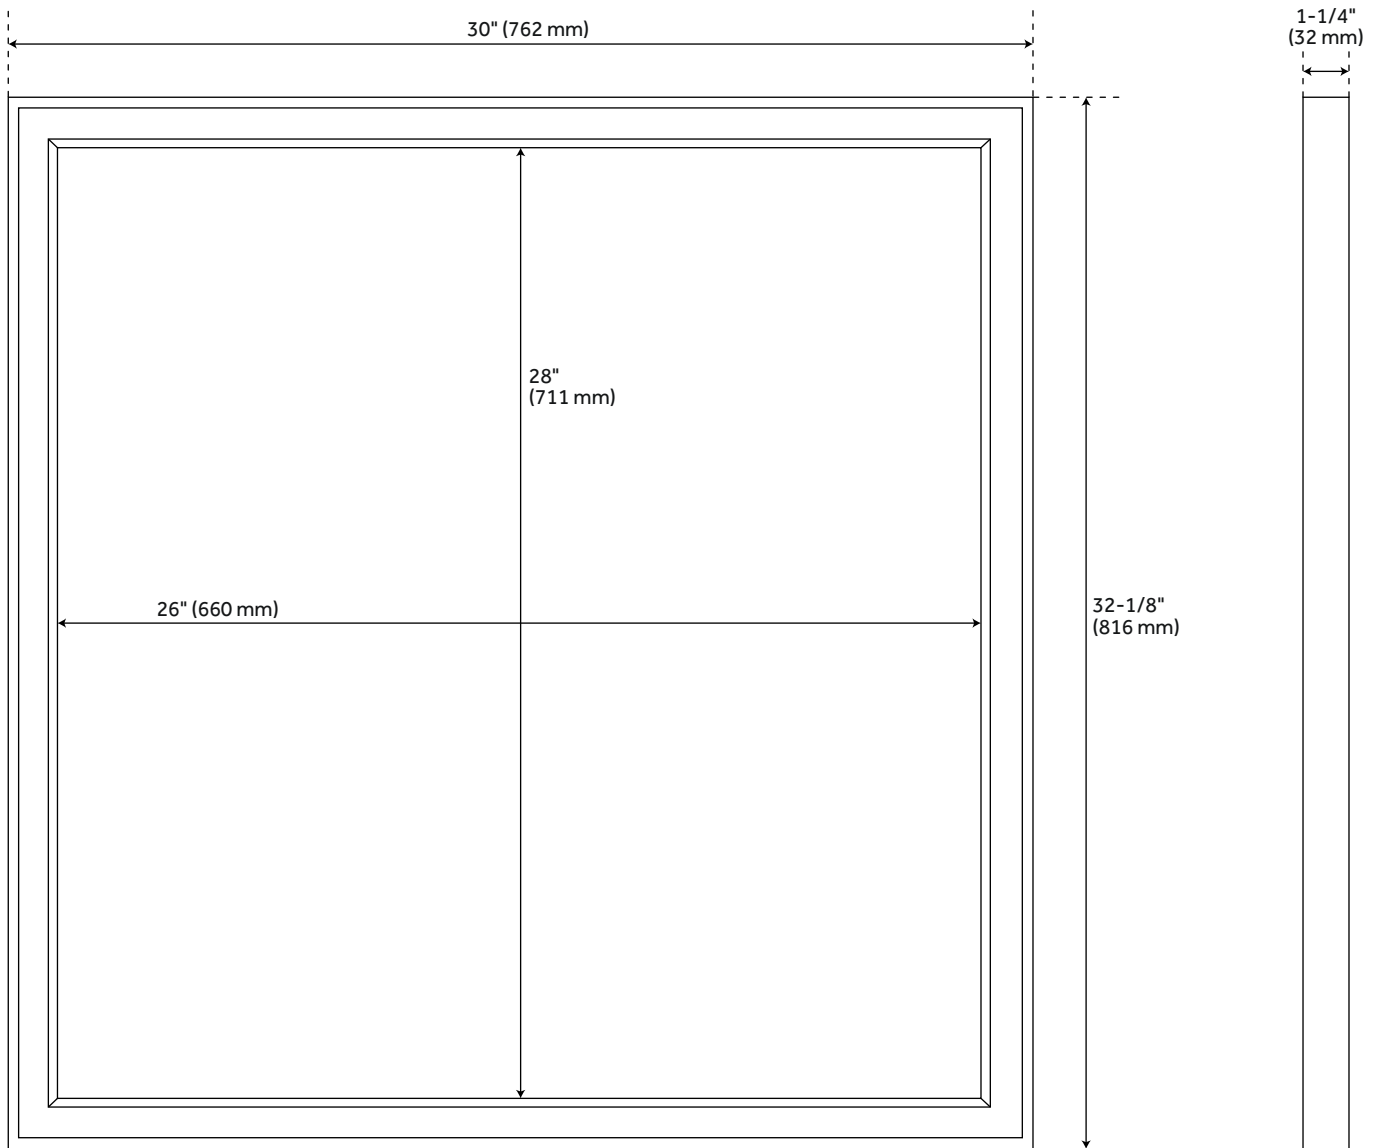

ROBERTSON MAHOGANY VANITY MIRROR- MIDNIGHT NAVY BLUE

SKU: 943000

Code: SH433844, SH433847

FEATURES

- Features: Framed
- Design: Modern
- Product Finish: Midnight Navy Blue
- Material: Mahogany
- Height: 32-1/8"
- Mounting Hardware Included: Yes
- Assembly Required: No
- Mirror Shape: Rectangle
- Mirror Only Height: 28"

REVISED 3/30/2023

ROBERTSON MAHOGANY VANITY MIRROR- MIDNIGHT NAVY BLUE

SKU: 943000

Code: SH433844, SH433847

ADDITIONAL FEATURES

- 24" mirror overall: 24" W x 32-1/8" H x 1" D. Mirror only: 20" W x 28" H. Mounting centers: 14".
- 30" mirror overall: 30" W x 32-1/8" H x 1-1/4" D. Mirror only: 26" W x 28" H. Mounting centers: 21-5/8".
- [Wood finish samples available.](#)

REVISED 3/30/2023

24" ROBERTSON MAHOGANY VANITY MIRROR - MIDNIGHT NAVY BLUE

SKU: 943000

All dimensions and specifications are nominal and may vary. Use actual products for accuracy in critical situations.

30" ROBERTSON MAHOGANY VANITY MIRROR - MIDNIGHT NAVY BLUE

SKU: 943000

All dimensions and specifications are nominal and may vary. Use actual products for accuracy in critical situations.