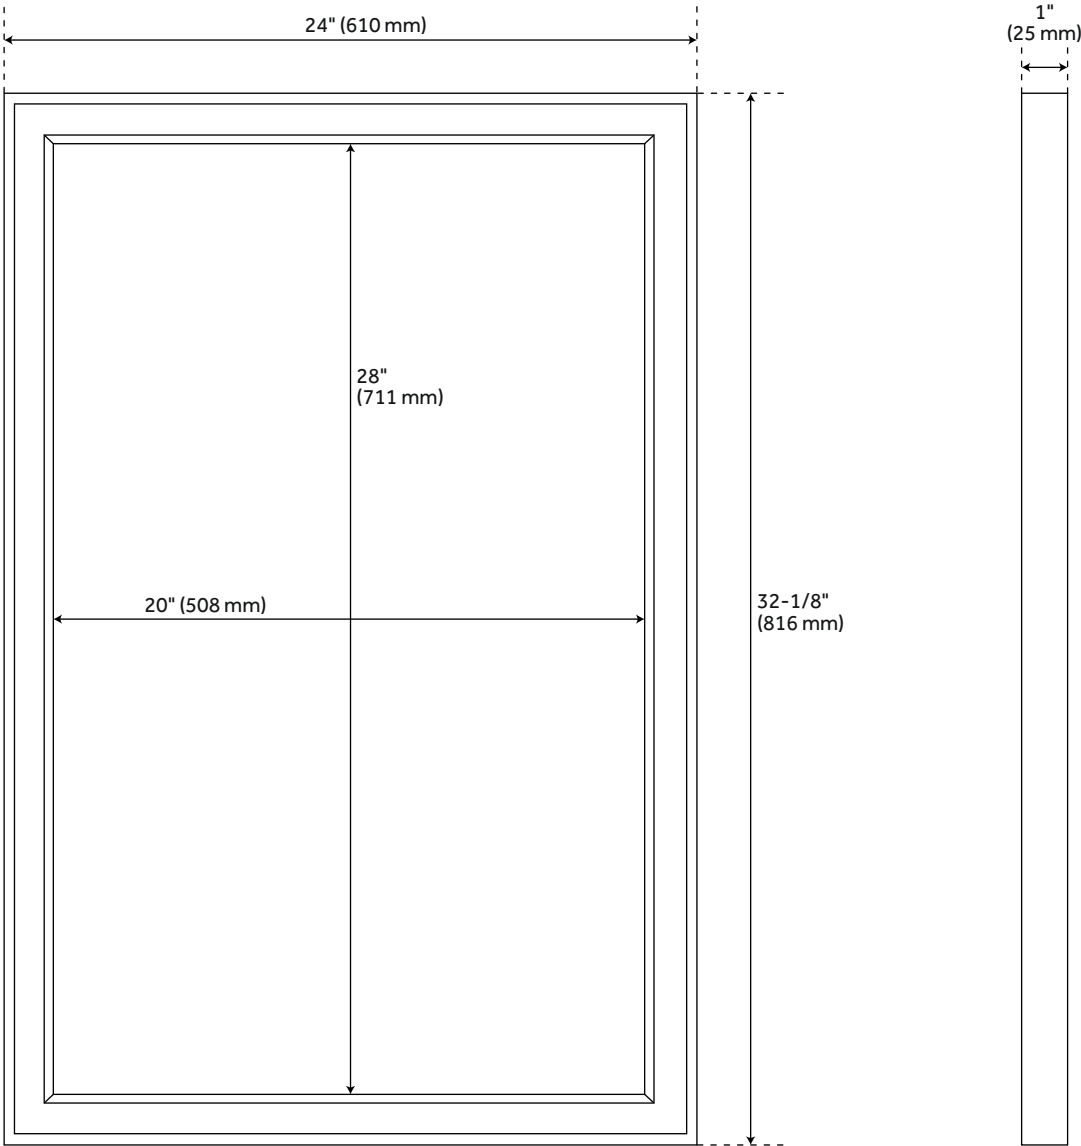

ROBERTSON MAHOGANY VANITY MIRROR- MIDNIGHT NAVY BLUE

SKU: 943000

Code: SH433844, SH433847

FEATURES

- Features: Framed
- Design: Modern
- Product Finish: Midnight Navy Blue
- Material: Mahogany
- Height: 32-1/8"
- Mounting Hardware Included: Yes
- Assembly Required: No
- Mirror Shape: Rectangle
- Mirror Only Height: 28"

REVISED 3/30/2023

ROBERTSON MAHOGANY VANITY MIRROR- MIDNIGHT NAVY BLUE

SKU: 943000

Code: SH433844, SH433847

ADDITIONAL FEATURES

- 24" mirror overall: 24" W x 32-1/8" H x 1" D. Mirror only: 20" W x 28" H. Mounting centers: 14".
- 30" mirror overall: 30" W x 32-1/8" H x 1-1/4" D. Mirror only: 26" W x 28" H. Mounting centers: 21-5/8".
- [Wood finish samples available.](#)

REVISED 3/30/2023

24" ROBERTSON MAHOGANY VANITY MIRROR - MIDNIGHT NAVY BLUE

SKU: 943000

All dimensions and specifications are nominal and may vary. Use actual products for accuracy in critical situations.

30" ROBERTSON MAHOGANY VANITY MIRROR - MIDNIGHT NAVY BLUE

SKU: 943000

All dimensions and specifications are nominal and may vary. Use actual products for accuracy in critical situations.