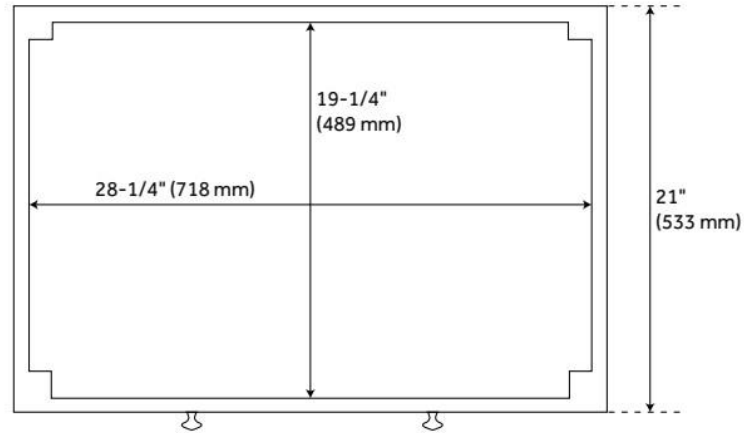

30" THORTON MAHOGANY VANITY FOR UNDERMOUNT SINK - BLACK

SKU: 943012

Code: SH461154, SH438422, SH461155, SH461157, SH461158, SH461159

REVISED 8/1/2024