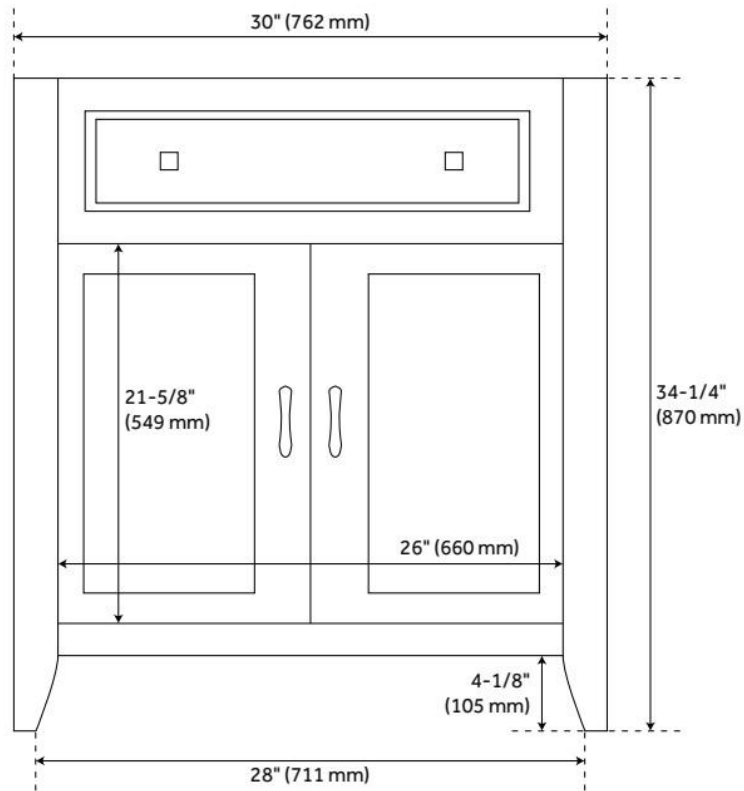

30" THORTON MAHOGANY VANITY FOR UNDERMOUNT SINK - BLACK

SKU: 943012

Code: SH461154, SH438422, SH461155, SH461157, SH461158, SH461159

REVISED 8/1/2024