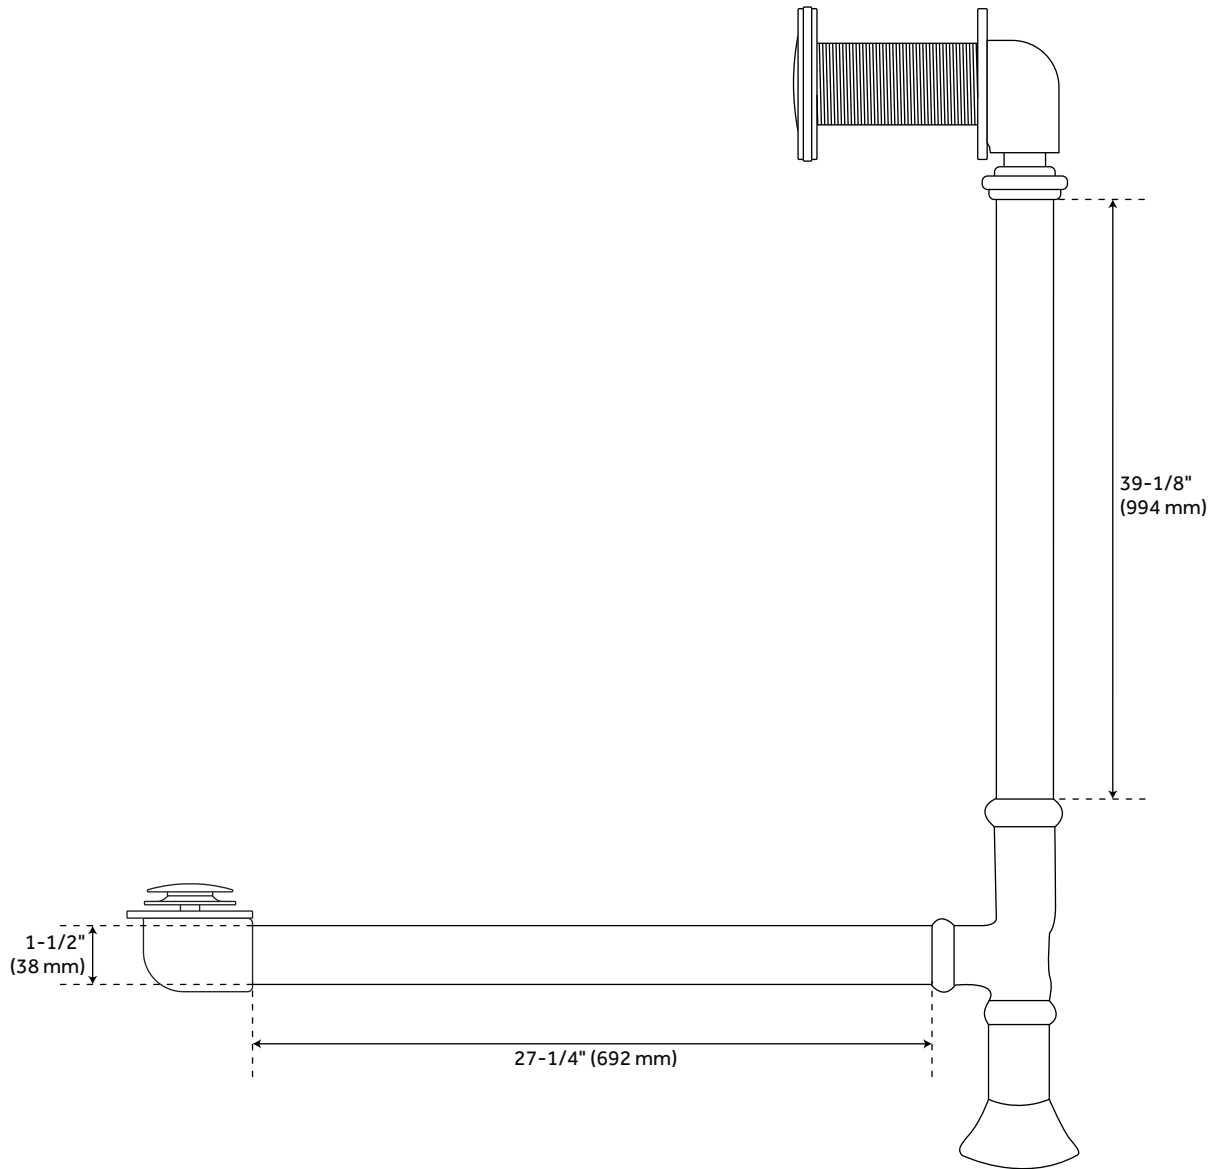

# EXTENDED POP-UP TUB DRAIN - SWIVEL HEAD - STANDARD OVERFLOW - 1-1/2" TUBING

SKU: 943092

Code: SH440231, SH437313, SH437314, SH437309, SH437310, SH437311, SH437312, SH440233, SH437315, SH437316, SH437317, SH437318, SH437338, SH437319, SH440232, SH437331, SH437332, SH437333, SH437334, SH437335, SH437336, SH440234, SH437320, SH437321, SH437322, SH437323, SH437324, SH437325, SH440230, SH437326, SH437327, SH437328, SH437329, SH437330, SH437337

## ADDITIONAL FEATURES

- Product is a Signature Hardware exclusive design.
- Overflow does not have the ability to be sealed.
- Can be used on double wall tubs.
- Made from solid brass materials.
- 1-5/16" Thread length dimensions: 27-1/4" L drain pipe, 39-1/8" H overflow pipe. Accommodates tub walls up to 7/8" thick at overflow.
- 2-3/8" thread length dimensions: 27-1/4" L drain pipe, 39-1/8" H overflow pipe. Accommodates tub walls up to 1-3/4" thick at overflow.
- 2-15/16" thread length dimensions: 27-1/4" L drain pipe, 39-1/8" H overflow pipe. Accommodates tub walls up to 2-1/2" thick at overflow.
- 3-11/16" thread length dimensions: 27-1/4" L drain pipe, 39-1/8" H overflow pipe. Accommodates tub walls up to 3-3/8" thick at overflow.
- 4-1/4" thread length dimensions: 27-1/4" L drain pipe, 39-1/8" H overflow pipe. Accommodates tub walls up to 3-3/4" thick at overflow.
- 1-1/2" tubing fits most new plumbing. Hook up to 1-1/2" ABS PVC & Copper pipe.
- Pipes may be cut to size at installation.
- Will fit antique and modern clawfoot tubs, as well as freestanding tubs.

# EXTENDED POP-UP TUB DRAIN - SWIVEL HEAD - STANDARD OVERFLOW - 1-1/2" TUBING

SKU: 943092

All dimensions and specifications are nominal and may vary. Use actual products for accuracy in critical situations.