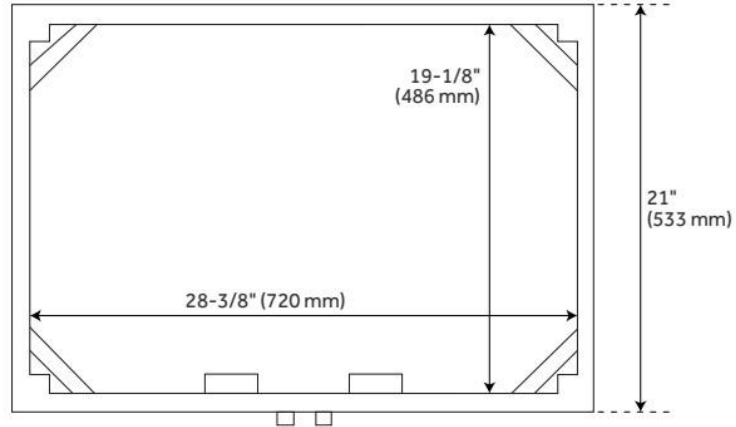

30" MORRIS CONSOLE VANITY FOR UNDERMOUNT SINK

SKU: 944302

Code: SH459536, SH459535, SH459533, SH459534, SH456791, SH456790, SH441657

REVISED 8/5/2024