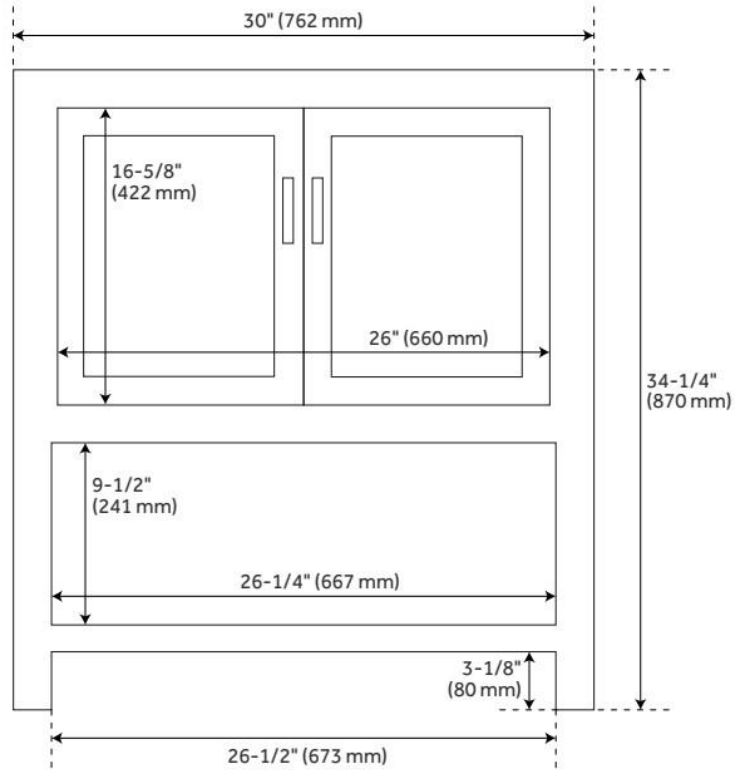

30" MORRIS CONSOLE VANITY FOR UNDERMOUNT SINK

SKU: 944302

Code: SH459536, SH459535, SH459533, SH459534, SH456791, SH456790, SH441657

REVISED 8/5/2024