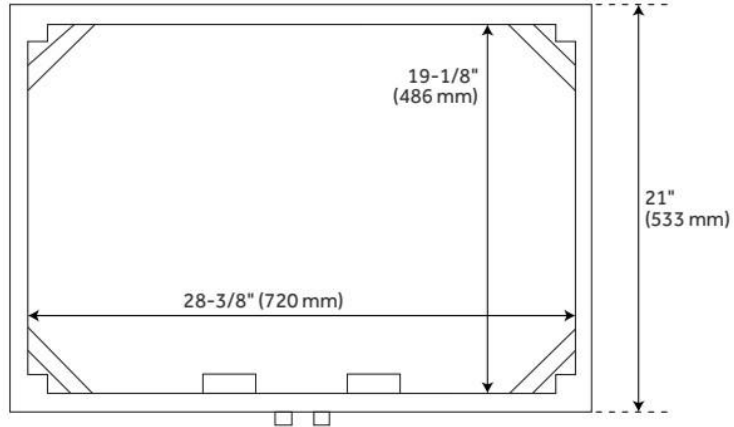

30" MORRIS CONSOLE VANITY FOR RECTANGULAR UNDERMOUNT SINK

SKU: 944303

Code: SH459545, SH459546, SH459542, SH459543, SH459544, SH456801, SH456800, SH456803, SH456802, SH456799, SH456798

REVISED 7/30/2024