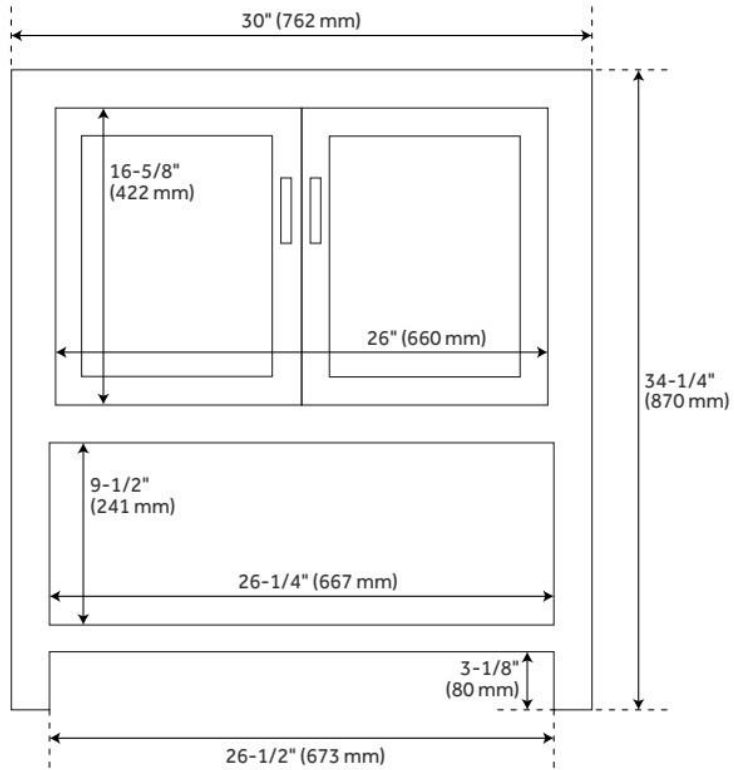

30" MORRIS CONSOLE VANITY FOR RECTANGULAR UNDERMOUNT SINK

SKU: 944303

Code: SH459545, SH459546, SH459542, SH459543, SH459544, SH456801, SH456800, SH456803, SH456802, SH456799, SH456798

FEATURES

Material: Wood
Product Finish: Rustic Brown
Number of Doors: 2
Dovetail Drawers: Yes
Hardware Finish: Rustic Metal
Built-In Adjusters: Yes

LISTED ID: 506897

ADDITIONAL FEATURES

- Granite is A-grade. Polished Carrara Marble is sourced from Italy.
- Each stone top is carved from a single piece of stone and will feature natural variations.
- Includes a matching backsplash and a white porcelain sink.
- See installation Instructions for directions to attach the vanity top and sink.
- All dimensions are ($\pm 1/2''$).
- [Wood finish samples available.](#)

REVISED 7/30/2024

30" MORRIS CONSOLE VANITY FOR RECTANGULAR UNDERMOUNT SINK

SKU: 944303

Code: SH459545, SH459546, SH459542, SH459543, SH459544, SH456801, SH456800, SH456803, SH456802, SH456799, SH456798

REVISED 7/30/2024