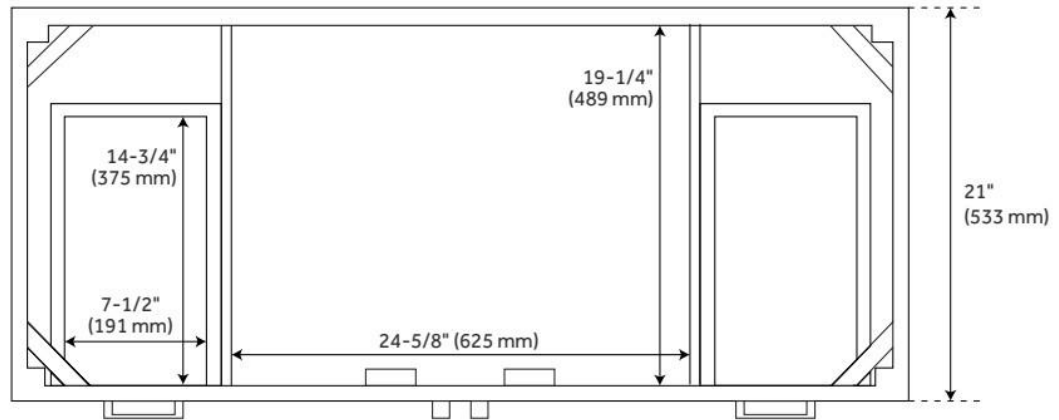

48" MORRIS CONSOLE VANITY FOR RECTANGULAR UNDERMOUNT SINK

SKU: 944311

Code: SH459651, SH459652, SH459649, SH459650, SH459647, SH459648, SH457469, SH456972, SH456974, SH456973, SH456971, SH456970, SH440213

REVISED 8/12/2024