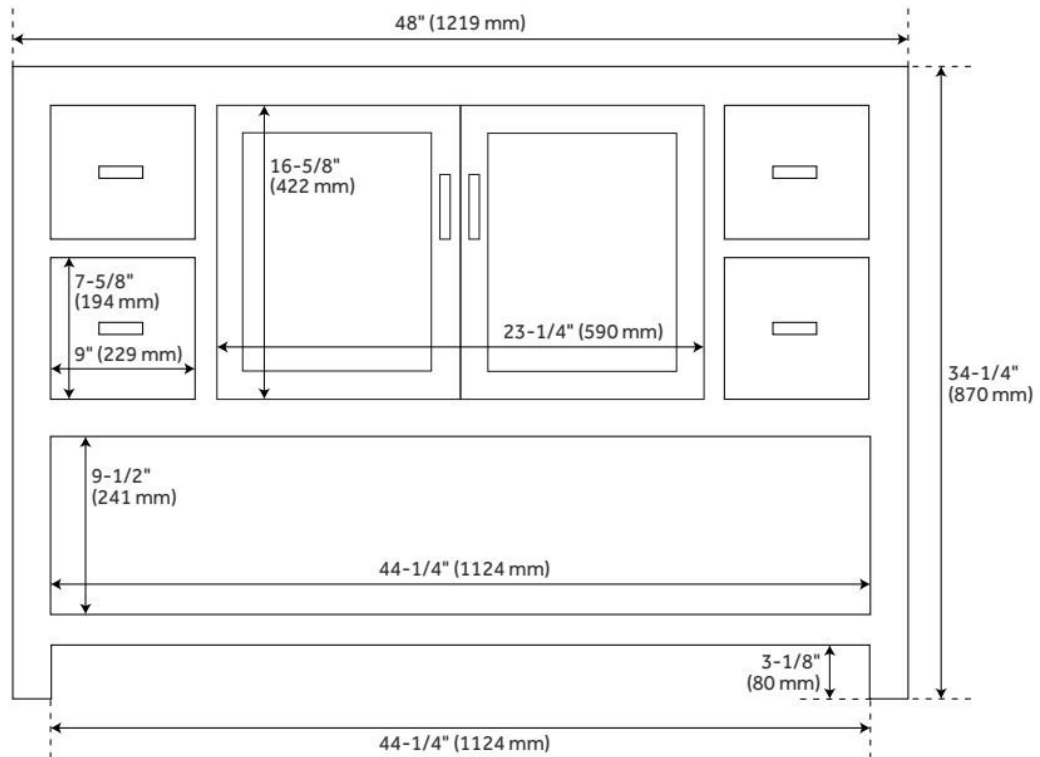

48" MORRIS CONSOLE VANITY FOR RECTANGULAR UNDERMOUNT SINK

SKU: 944311

Code: SH459651, SH459652, SH459649, SH459650, SH459647, SH459648, SH457469, SH456972, SH456974, SH456973, SH456971, SH456970, SH440213

REVISED 8/12/2024