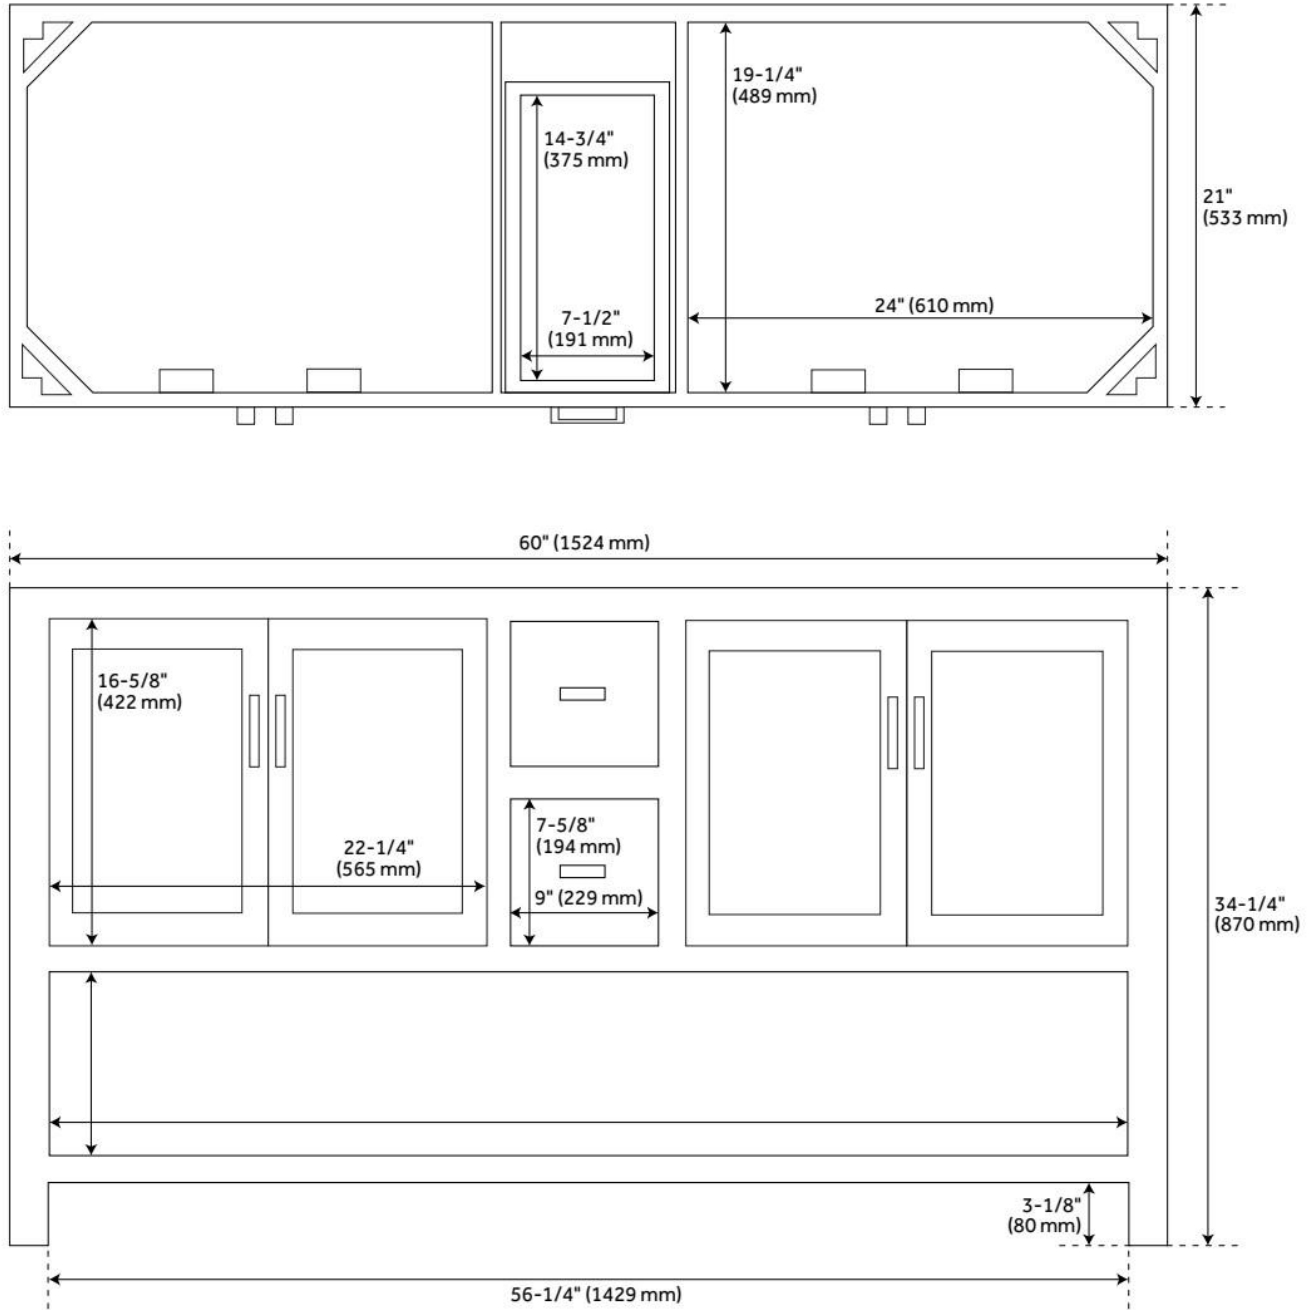

60" MORRIS CONSOLE DOUBLE VANITY FOR UNDERMOUNT SINKS

SKU: 944314

Code: SH459676, SH459675, SH459673, SH459674, SH457005, SH457006, SH457004

FEATURES

Material: Wood
Product Finish: Rustic Brown
Number of Doors: 4
Number of Drawers: 2
Dovetail Drawers: Yes
Hardware Finish: Rustic Metal
Built-In Adjusters: Yes

LISTED ID: 506895

ADDITIONAL FEATURES

- Granite is A-grade. Polished Carrara Marble is sourced from Italy.
- Each stone top is carved from a single piece of stone and will feature natural variations.
- Includes a matching backsplash and a white porcelain sink.
- See installation Instructions for directions to attach the vanity top and sink.
- [Wood finish samples available.](#)

REVISED 7/31/2024

60" MORRIS CONSOLE DOUBLE VANITY FOR UNDERMOUNT SINKS

SKU: 944314

Code: SH459676, SH459675, SH459673, SH459674, SH457005, SH457006, SH457004

REVISED 7/31/2024