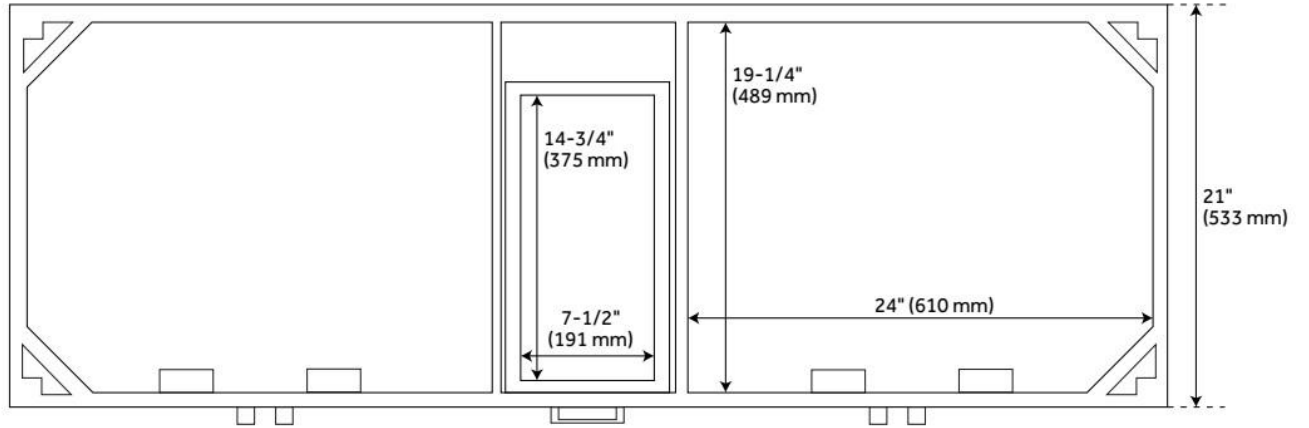

60" MORRIS CONSOLE DOUBLE VANITY FOR RECTANGULAR UNDERMOUNT SINKS

SKU: 944315

Code: SH459679, SH458560, SH458561, SH458558, SH458559, SH458556, SH458557, SH457026, SH457025, SH457024, SH457023, SH453720, SH440225

REVISED 8/6/2024