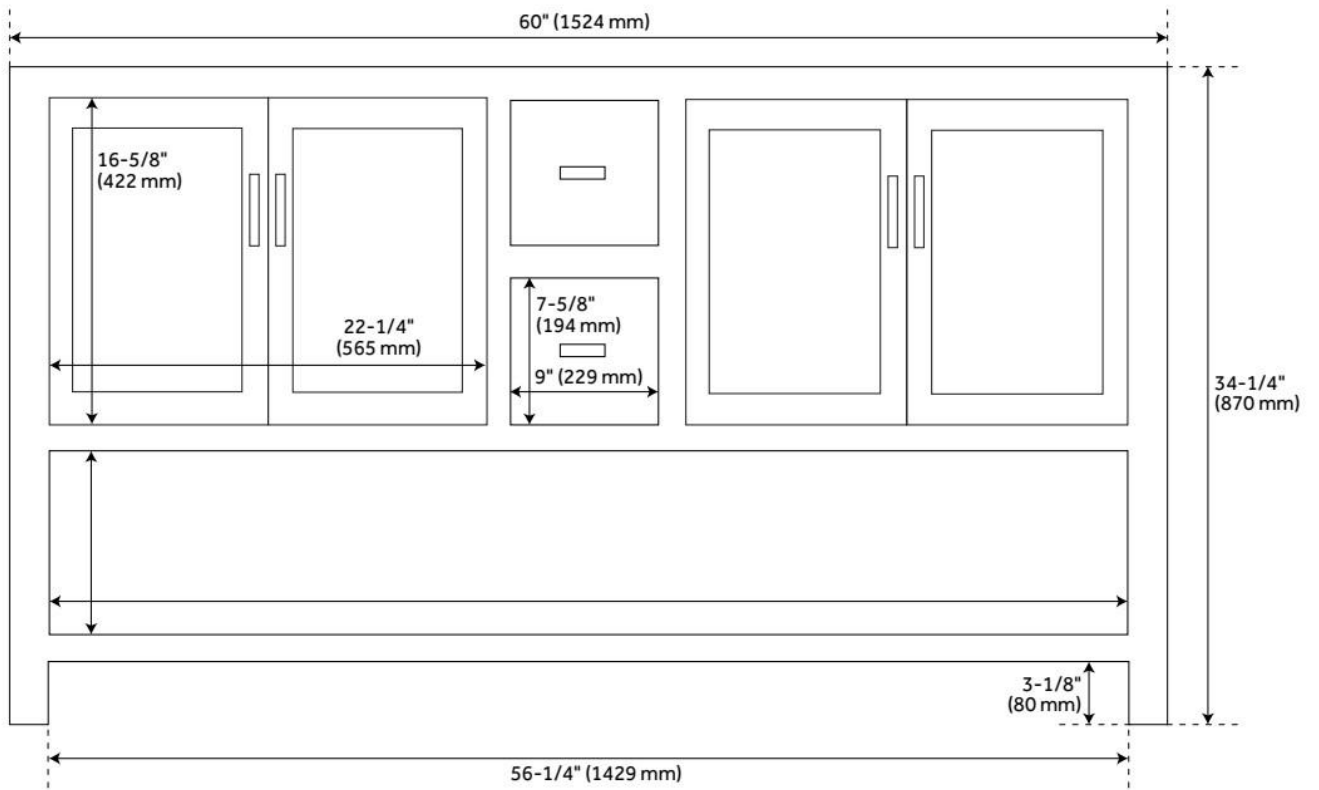

60" MORRIS CONSOLE DOUBLE VANITY FOR RECTANGULAR UNDERMOUNT SINKS

SKU: 944315

Code: SH459679, SH458560, SH458561, SH458558, SH458559, SH458556, SH458557, SH457026, SH457025, SH457024, SH457023, SH453720, SH440225

REVISED 8/6/2024