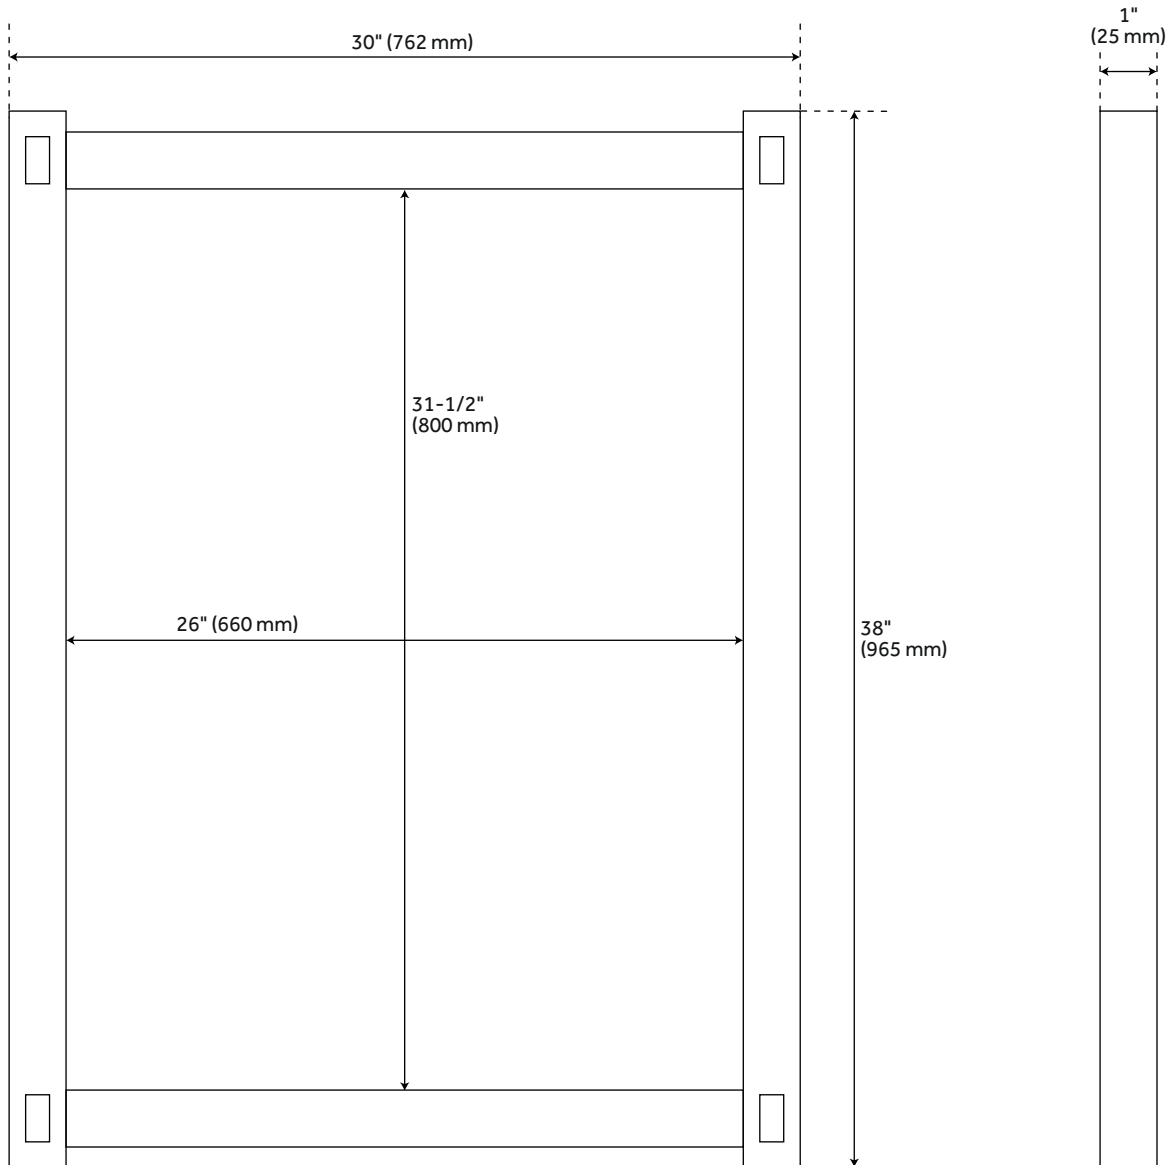

30" MORRIS VANITY MIRROR

SKU: 944318

All dimensions and specifications are nominal and may vary. Use actual products for accuracy in critical situations.