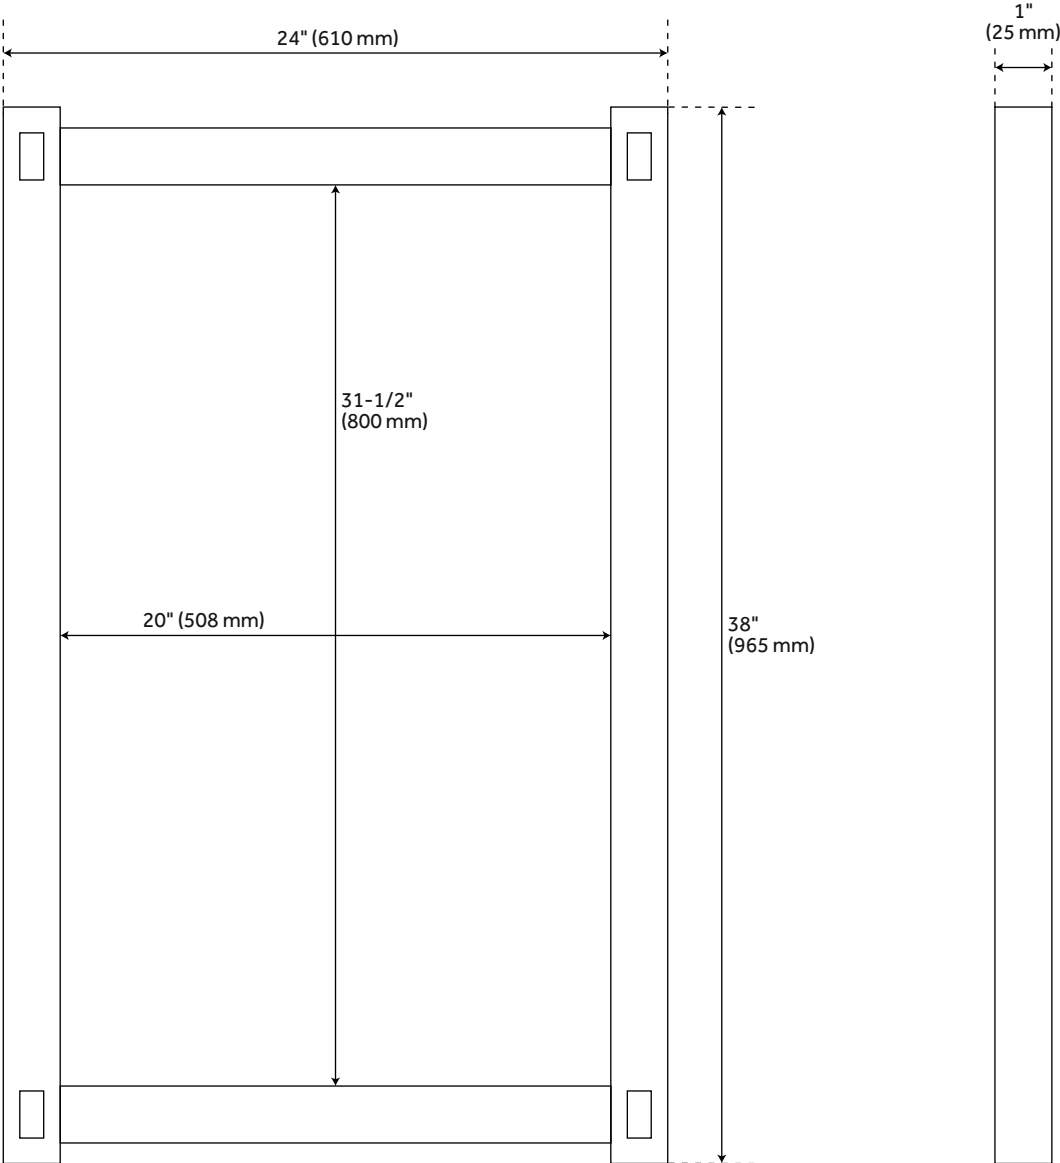

24" MORRIS VANITY MIRROR

SKU: 944318

All dimensions and specifications are nominal and may vary. Use actual products for accuracy in critical situations.