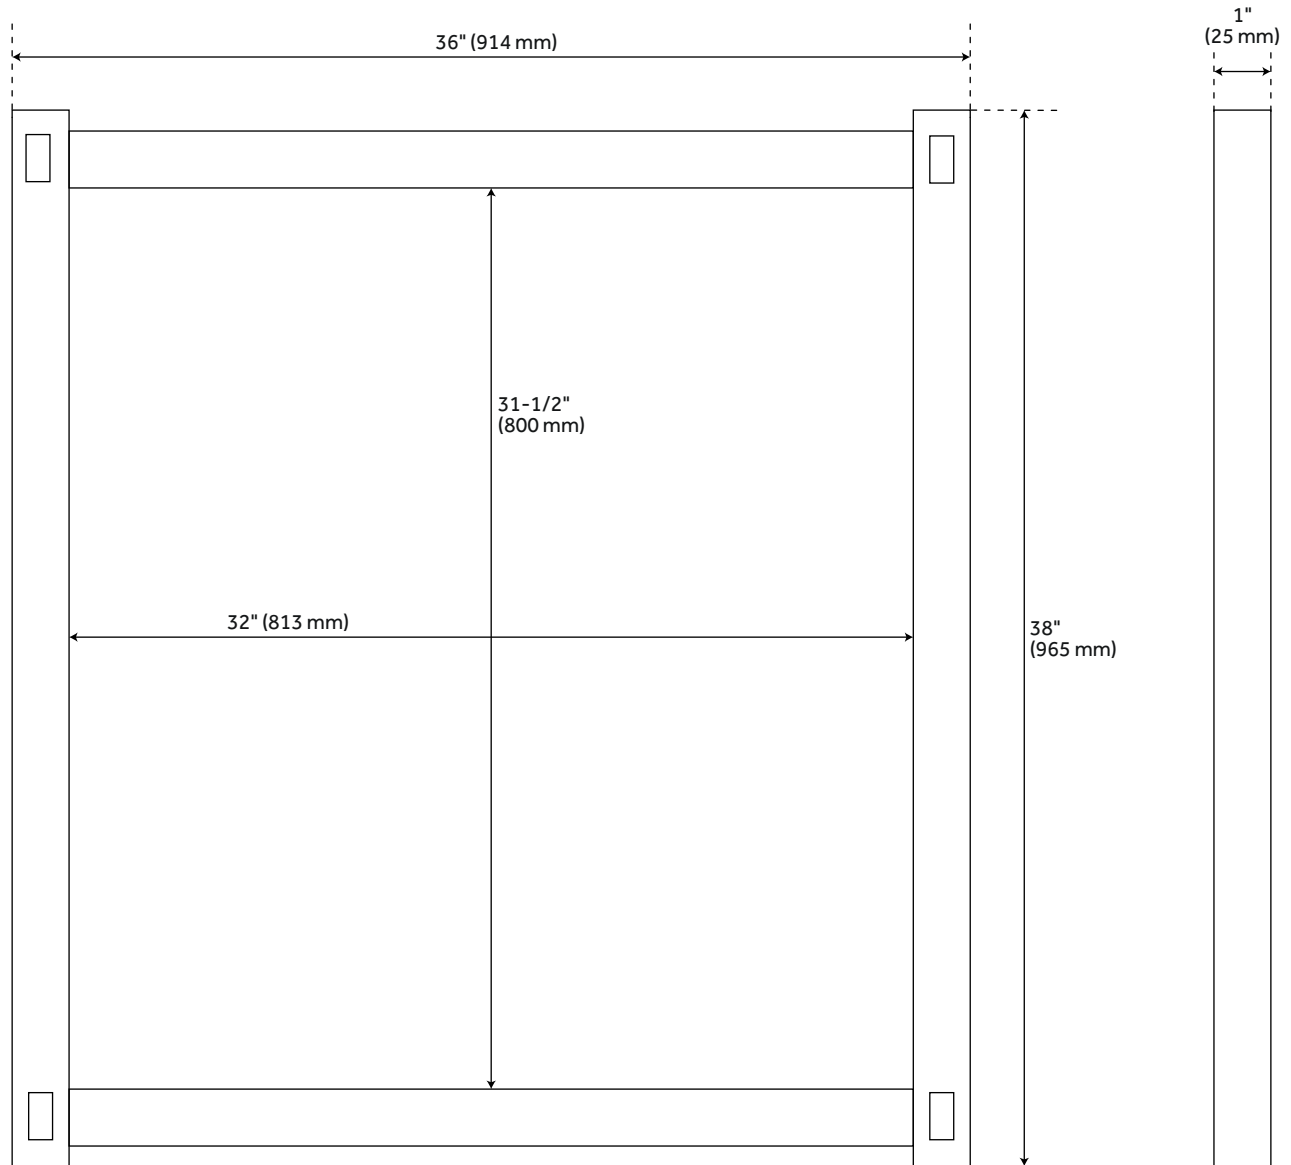

36" MORRIS VANITY MIRROR

SKU: 944318

All dimensions and specifications are nominal and may vary. Use actual products for accuracy in critical situations.