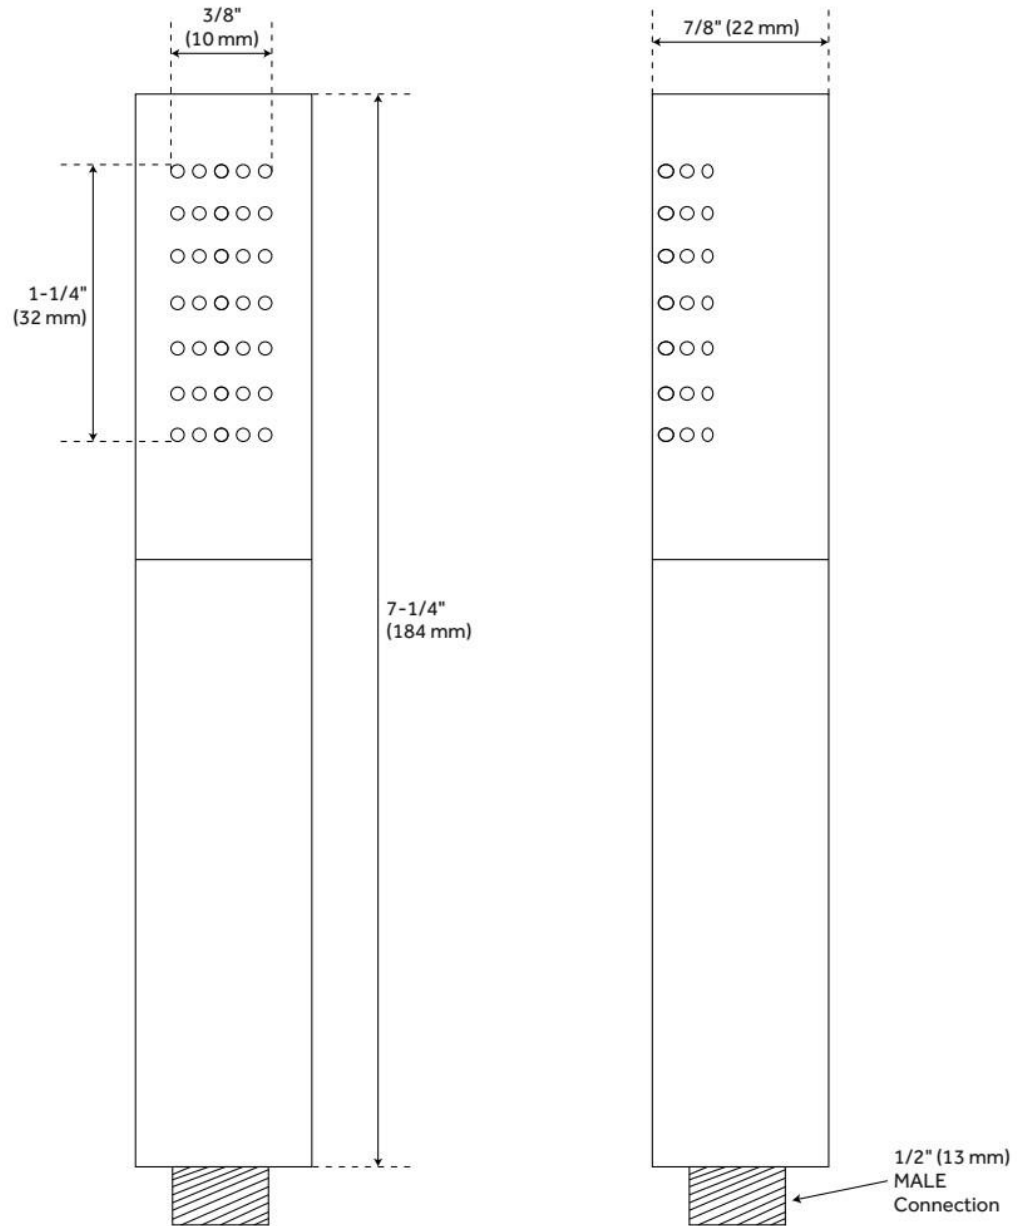

PALMER SLIDE BAR AND TUBULAR MODERN HAND SHOWER

SKU: 944327

Code: SH438561, SH438562, SH438563

FEATURES

Material: Brass

LISTED ID: 518601, 518602

ADDITIONAL FEATURES

- Hand shower holder height is adjustable.
- Hand Shower Spray Area: 1-1/4" L x 3/8" W.

FEATURES

Material: Brass

Hand Shower Spray: Full

Hand Shower Flow Rate: 1.8 gpm (6.8 L/min) @ 80 psi

LISTED ID: 518601, 518602

ADDITIONAL FEATURES

- Hand shower only.
- Hose sold separately.
- Spray Area: 1-1/4" L x 3/8" W.

REVISED 6/4/2024

TUBULAR MODERN HAND SHOWER

SKU: 944350

Code: SH440166, SH440167, SH440168

REVISED 6/4/2024