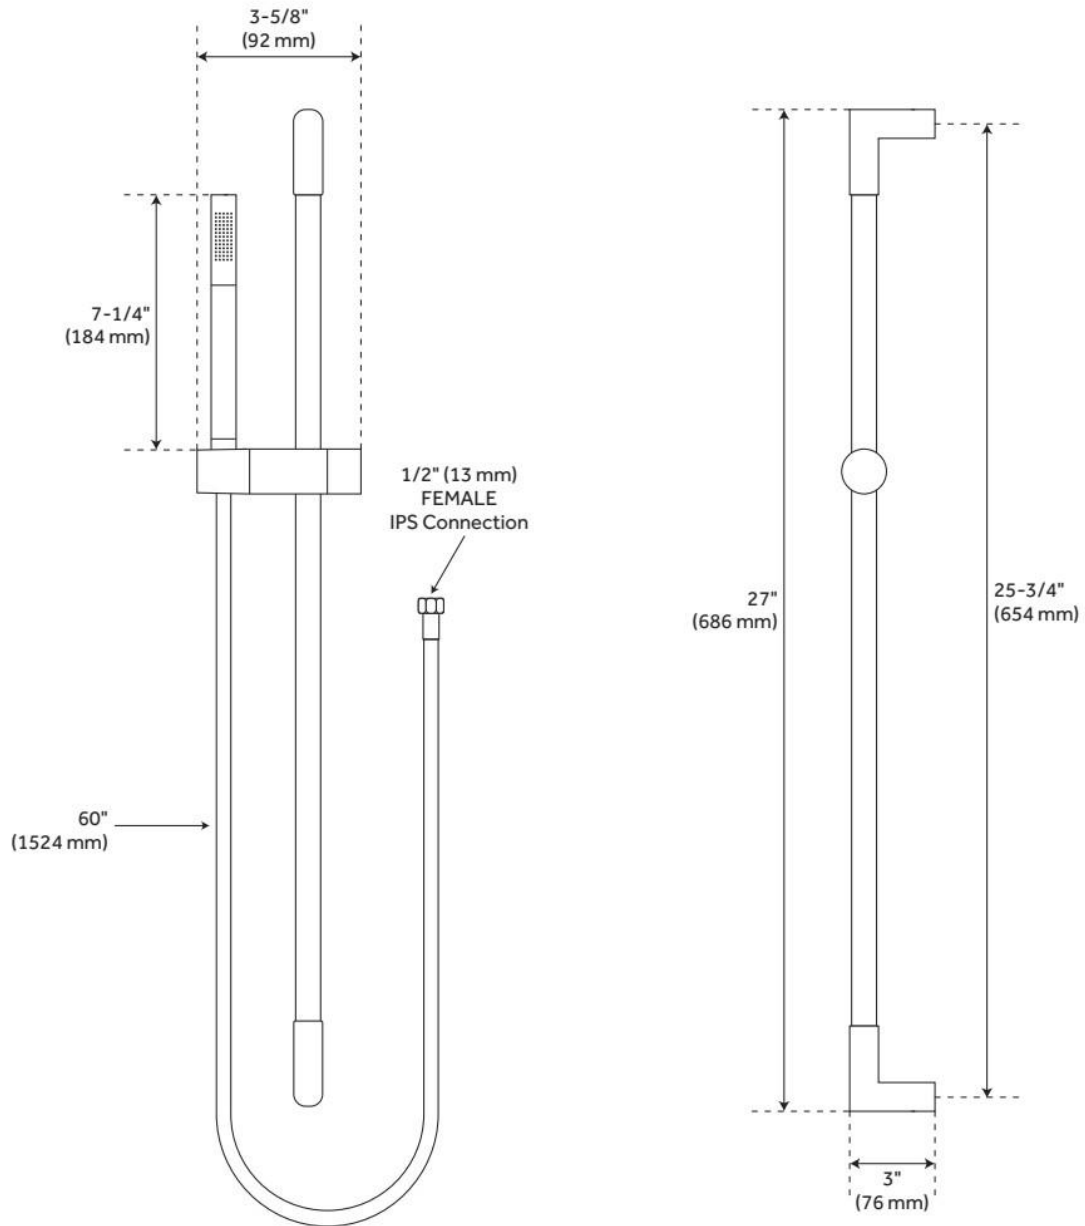

PALMER SLIDE BAR AND TUBULAR MODERN HAND SHOWER

SKU: 944327

Code: SH438561, SH438562, SH438563

FEATURES

Material: Brass

LISTED ID: 518601, 518602

ADDITIONAL FEATURES

- Hand shower holder height is adjustable.
- Hand Shower Spray Area: 1-1/4" L x 3/8" W.

REVISED 6/4/2024

PALMER SLIDE BAR AND TUBULAR MODERN HAND SHOWER

SKU: 944327

Code: SH438561, SH438562, SH438563

REVISED 6/4/2024

TUBULAR MODERN HAND SHOWER

SKU: 944350

Code: SH440166, SH440167, SH440168

FEATURES

Material: Brass

Hand Shower Spray: Full

Hand Shower Flow Rate: 1.8 gpm (6.8 L/min) @ 80 psi

LISTED ID: 518601, 518602

ADDITIONAL FEATURES

- Hand shower only.
- Hose sold separately.
- Spray Area: 1-1/4" L x 3/8" W.

REVISED 6/4/2024

TUBULAR MODERN HAND SHOWER

SKU: 944350

Code: SH440166, SH440167, SH440168

REVISED 6/4/2024