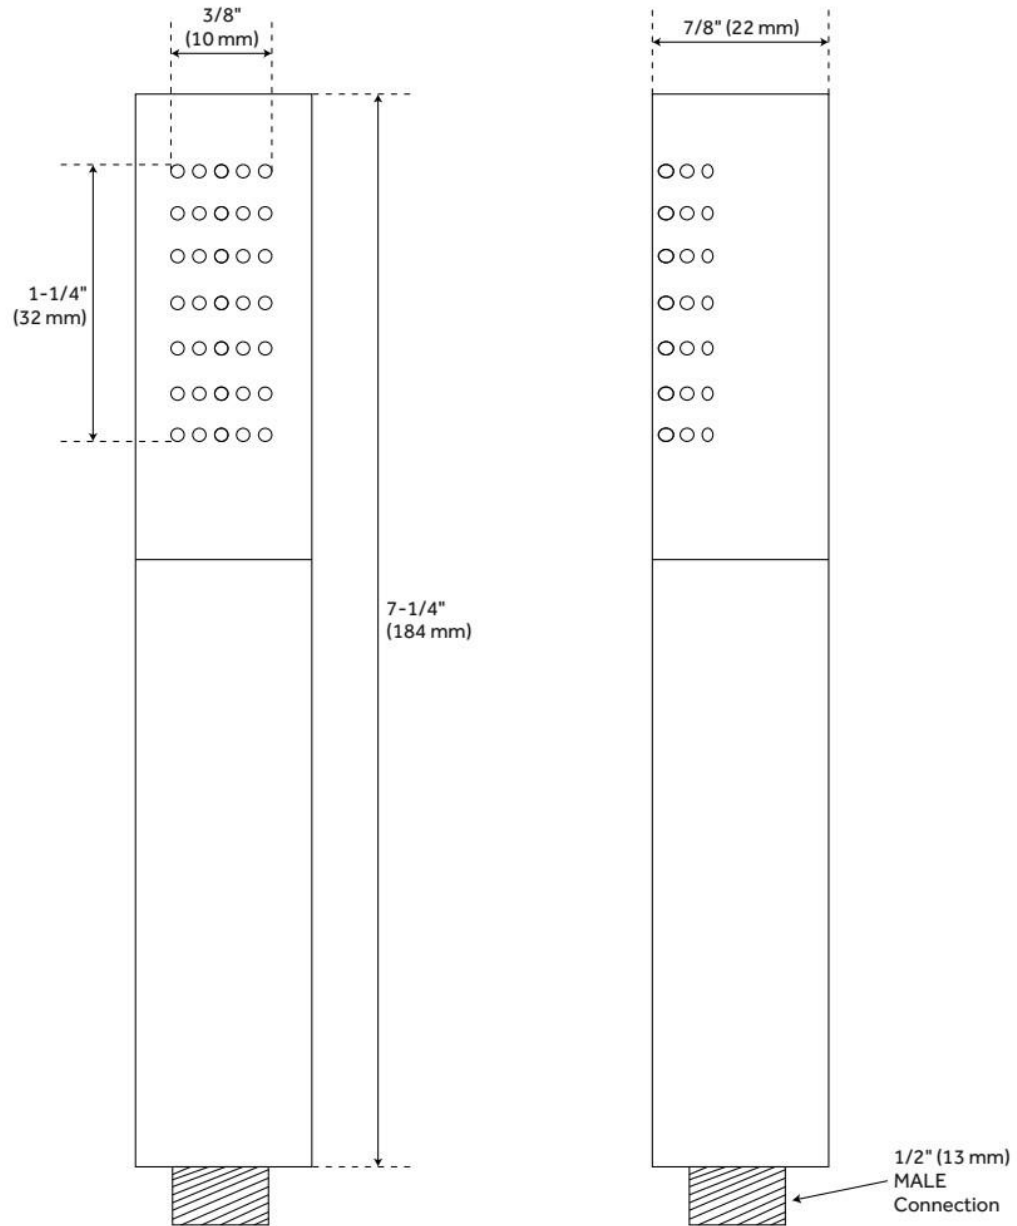

## FEATURES

Material: Brass

Hand Shower Spray: Full

Hand Shower Flow Rate: 1.8 gpm (6.8 L/min) @ 80 psi

LISTED ID: 518601, 518602

## ADDITIONAL FEATURES

- Hand shower only.
- Hose sold separately.
- Spray Area: 1-1/4" L x 3/8" W.

REVISED 6/27/2024

# TUBULAR MODERN HAND SHOWER

SKU: 944350

Code: SH440166, SH440167, SH440168

REVISED 6/27/2024