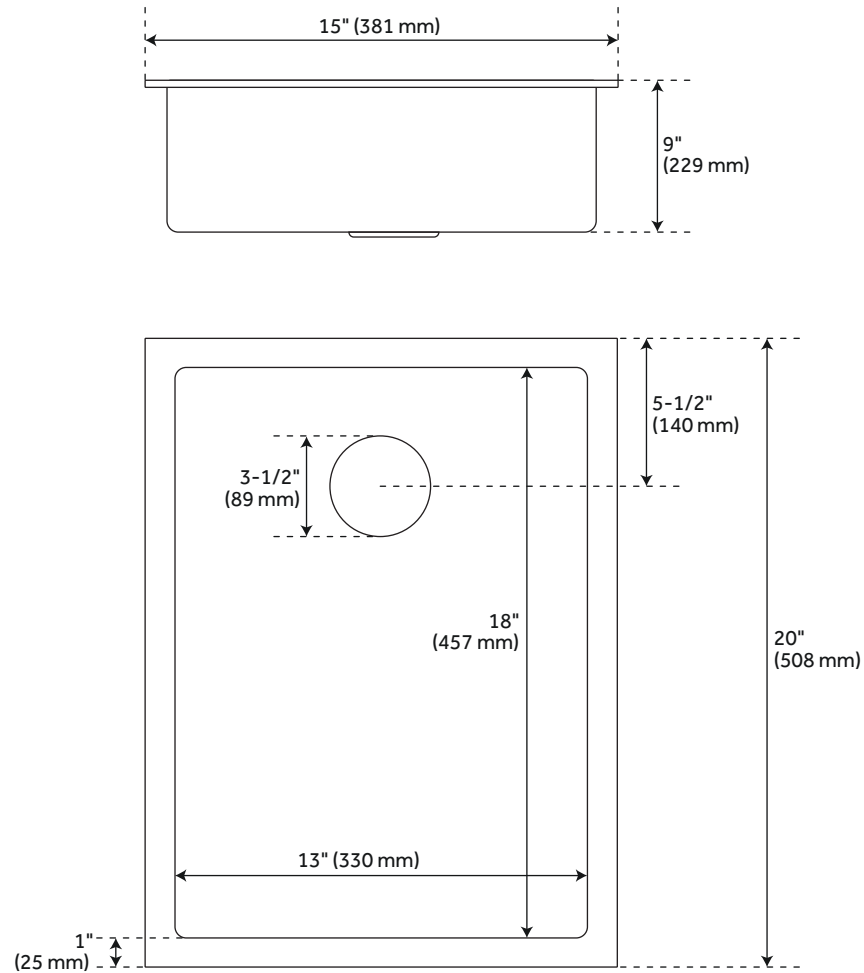

CONTENTS

- 15" SINK PAGE 2
- SINK GRID PAGE 3

REVISED 03/15/2021

15" ATLAS

STAINLESS STEEL UNDERMOUNT PREP SINK - BRONZE

SKU: 944632

FEATURES

- Length: 15"
- Width: 20"
- Height: 9"
- Basin Length: 13"
- Basin Width: 18"
- Water Depth to Rim: 8-5/8"
- Rim Thickness: 1"
- Drain Size: 3-1/2"

CODES/STANDARDS

- cUPC
- ASME A112.19.3/CSA B45.4
- Massachusetts Accepted

PRODUCT IMAGE

ATLAS

SINGLE BOWL SINK GRID

SKU: 951145

FEATURES

- Length: 12-5/8"
- Width: 17-1/2"
- Height: 1"
- Fits Drain Size: 3-1/2"