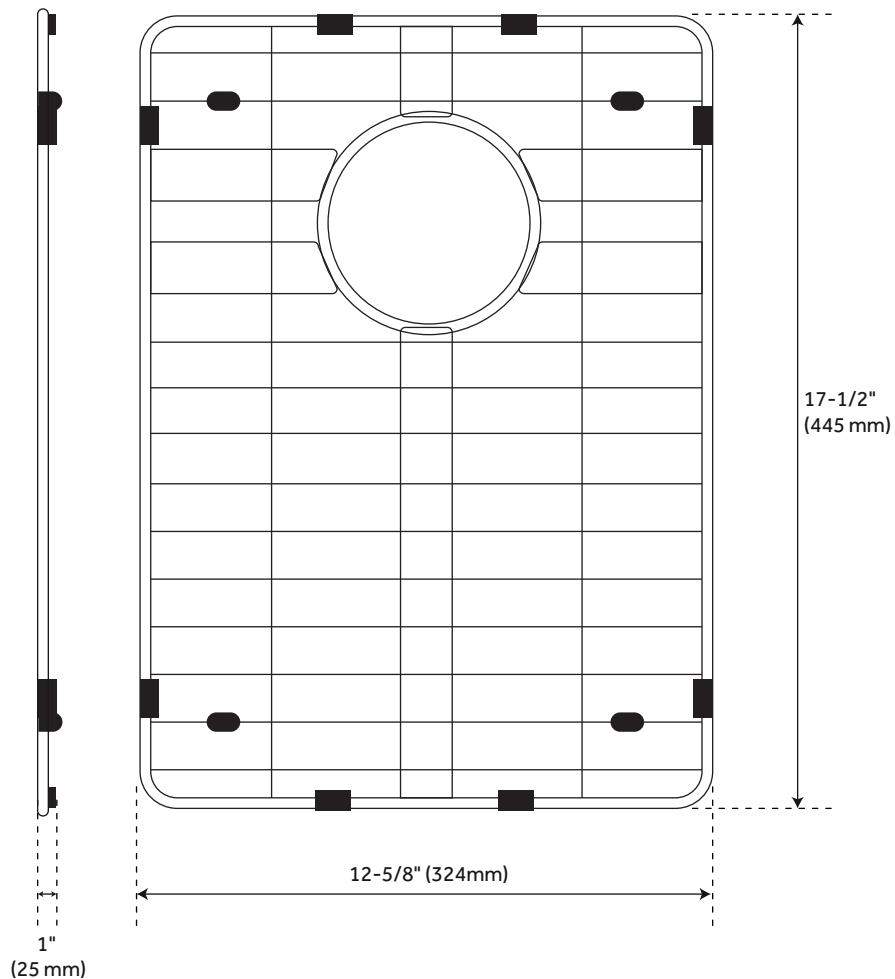

CONTENTS

- 15" SINK PAGE 2
- SINK GRID PAGE 3

REVISED 03/15/2021

15" ATLAS

STAINLESS STEEL UNDERMOUNT PREP SINK - BRONZE

SKU: 944632

FEATURES

- Length: 15"
- Width: 20"
- Height: 9"
- Basin Length: 13"
- Basin Width: 18"
- Water Depth to Rim: 8-5/8"
- Rim Thickness: 1"
- Drain Size: 3-1/2"

CODES/STANDARDS

- cUPC
- ASME A112.19.3/CSA B45.4
- Massachusetts Accepted

PRODUCT IMAGE

ATLAS

SINGLE BOWL SINK GRID

SKU: 951145

FEATURES

- Length: 12-5/8"
- Width: 17-1/2"
- Height: 1"
- Fits Drain Size: 3-1/2"

PRODUCT IMAGE