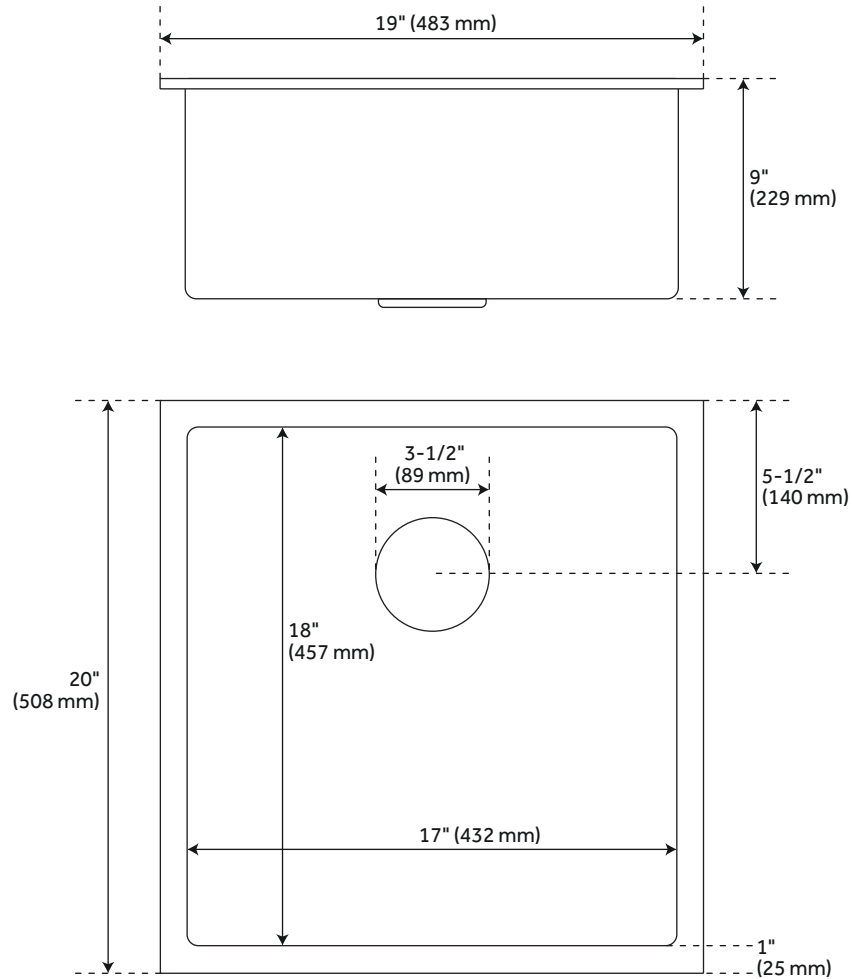

CONTENTS

- PREP SINK PAGE 2
- SINK GRID PAGE 3

REVISED 03/15/2020

19" ATLAS

STAINLESS STEEL UNDERMOUNT PREP SINK - BRONZE

SKU: 944636

FEATURES

Length: 19"
Width: 20"
Height: 9"
Basin Length: 17"
Basin Width: 18"
Water Depth to Rim: 8-5/8"
Rim Thickness: 1"
Drain Size: 3-1/2"

CODES/STANDARDS

cUPC
ASME A112.19.3/CSA B45.4
Massachusetts Accepted

PRODUCT IMAGE

ATLAS

SINGLE BOWL SINK GRID

SKU: 951146

FEATURES

- Length: 16-9/16"
- Width: 17-1/2"
- Height: 1"
- Fits Drain Size: 3-1/2"