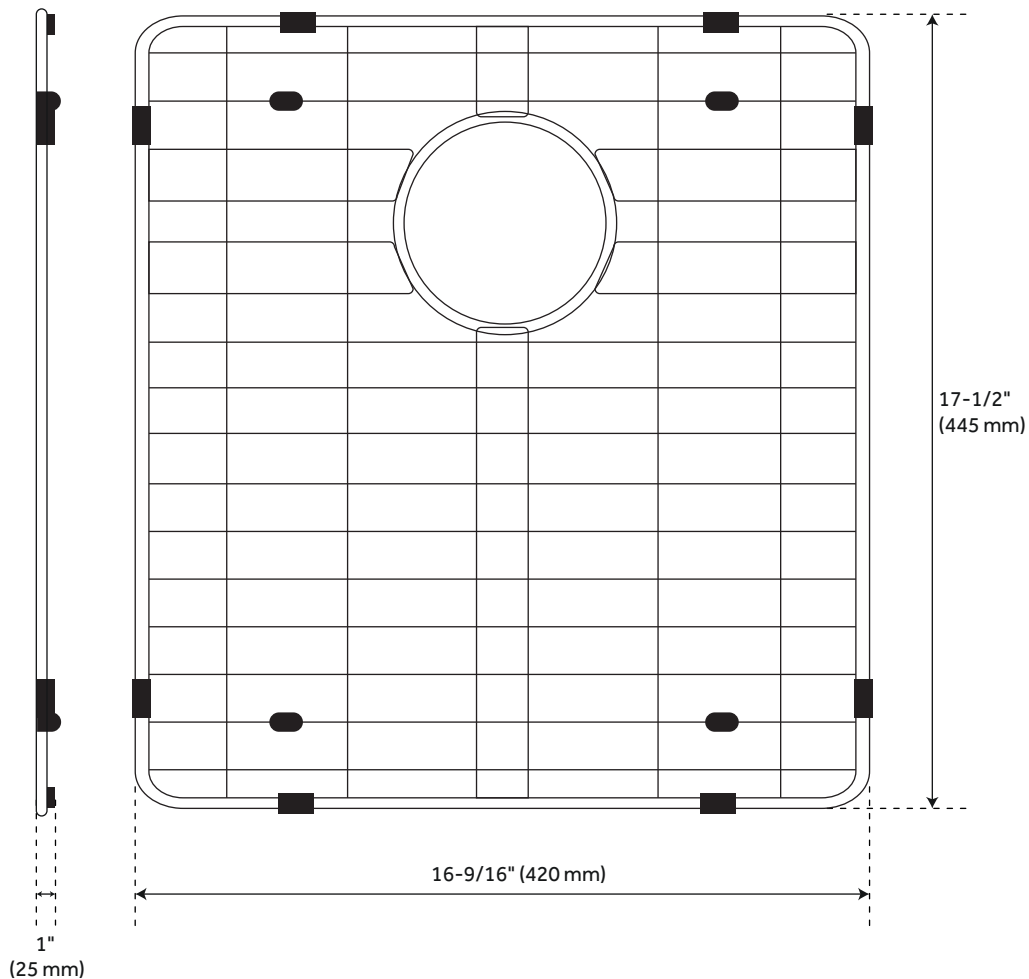

CONTENTS

- PREP SINK PAGE 2
- SINK GRID PAGE 3

REVISED 03/15/2020

19" ATLAS

STAINLESS STEEL UNDERMOUNT PREP SINK - BRONZE

SKU: 944636

FEATURES

Length: 19"
Width: 20"
Height: 9"
Basin Length: 17"
Basin Width: 18"
Water Depth to Rim: 8-5/8"
Rim Thickness: 1"
Drain Size: 3-1/2"

CODES/STANDARDS

cUPC
ASME A112.19.3/CSA B45.4
Massachusetts Accepted

PRODUCT IMAGE

ATLAS

SINGLE BOWL SINK GRID

SKU: 951146

FEATURES

- Length: 16-9/16"
- Width: 17-1/2"
- Height: 1"
- Fits Drain Size: 3-1/2"