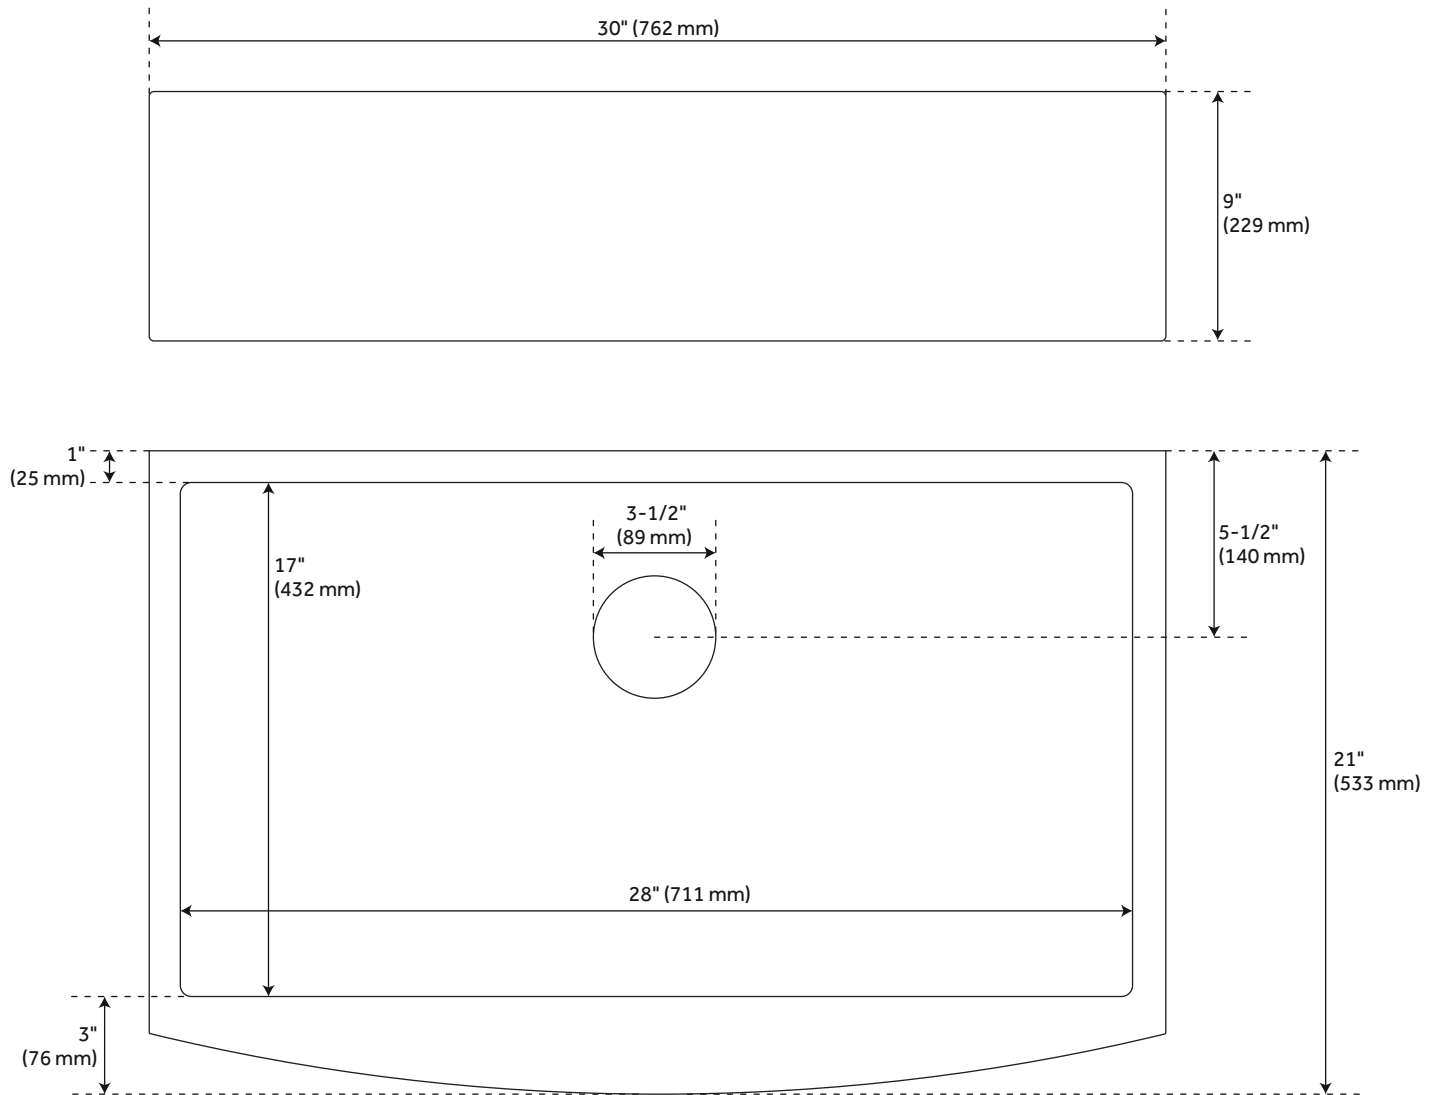

30" ATLAS STAINLESS STEEL FARMHOUSE SINK - CURVED APRON - MATTE GOLD

SKU: 944646

All dimensions and specifications are nominal and may vary. Use actual products for accuracy in critical situations.