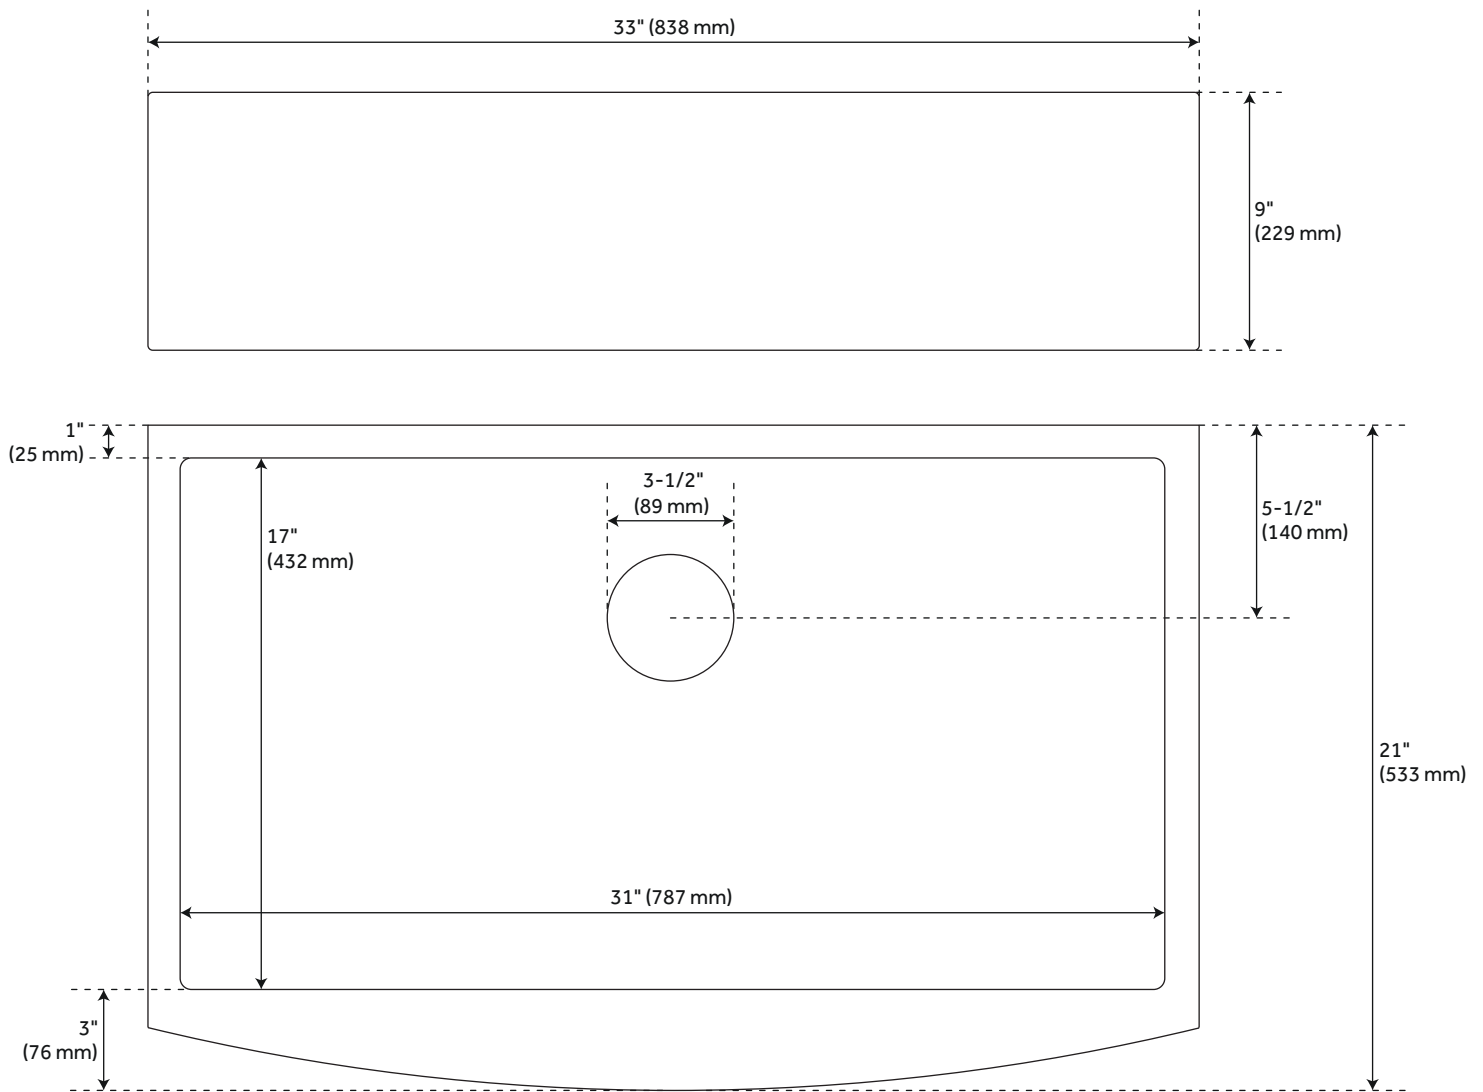

33" ATLAS STAINLESS STEEL FARMHOUSE SINK - CURVED APRON - PEWTER

SKU: 944651
Code: SH441081

FEATURES

Length: 33"
Width: 21"
Height: 9"
Number of Basins: 1
Sink Installation: Farmhouse
Product Color: Pewter
Faucet Centers: No Faucet Hole
Basin Length: 31"
Basin Width: 17"
Fits Drain Hole Size: 3-1/2"
Exterior Treatment: Smooth
Interior Treatment: Smooth
Metal Gauge/Thickness: 16 Gauge
Drain Included: Optional
Faucet Included: No
Sink Material: Stainless Steel
Basin Configuration: Single
Apron Design: Curved
Water Depth to Rim: 8-5/8"
Apron Front Rim Thickness: 3"
Faucet Holes: No Faucet Hole

REVISED 3/31/2023

33" ATLAS STAINLESS STEEL FARMHOUSE SINK - CURVED APRON - PEWTER

SKU: 944651
Code: SH441081

ADDITIONAL FEATURES

- Sound insulation coating/pads on sides and bottom.
- Rear drain location.
- Sink Grid Dimensions: 30-9/16" L x 16-9/16" W

REVISED 3/31/2023

33" ATLAS STAINLESS STEEL FARMHOUSE SINK - CURVED APRON - PEWTER

SKU: 944651

All dimensions and specifications are nominal and may vary. Use actual products for accuracy in critical situations.

OPTIONAL SINK GRID FOR 33" ATLAS FARMHOUSE SINK

SKU: 944651

All dimensions and specifications are nominal and may vary. Use actual products for accuracy in critical situations.