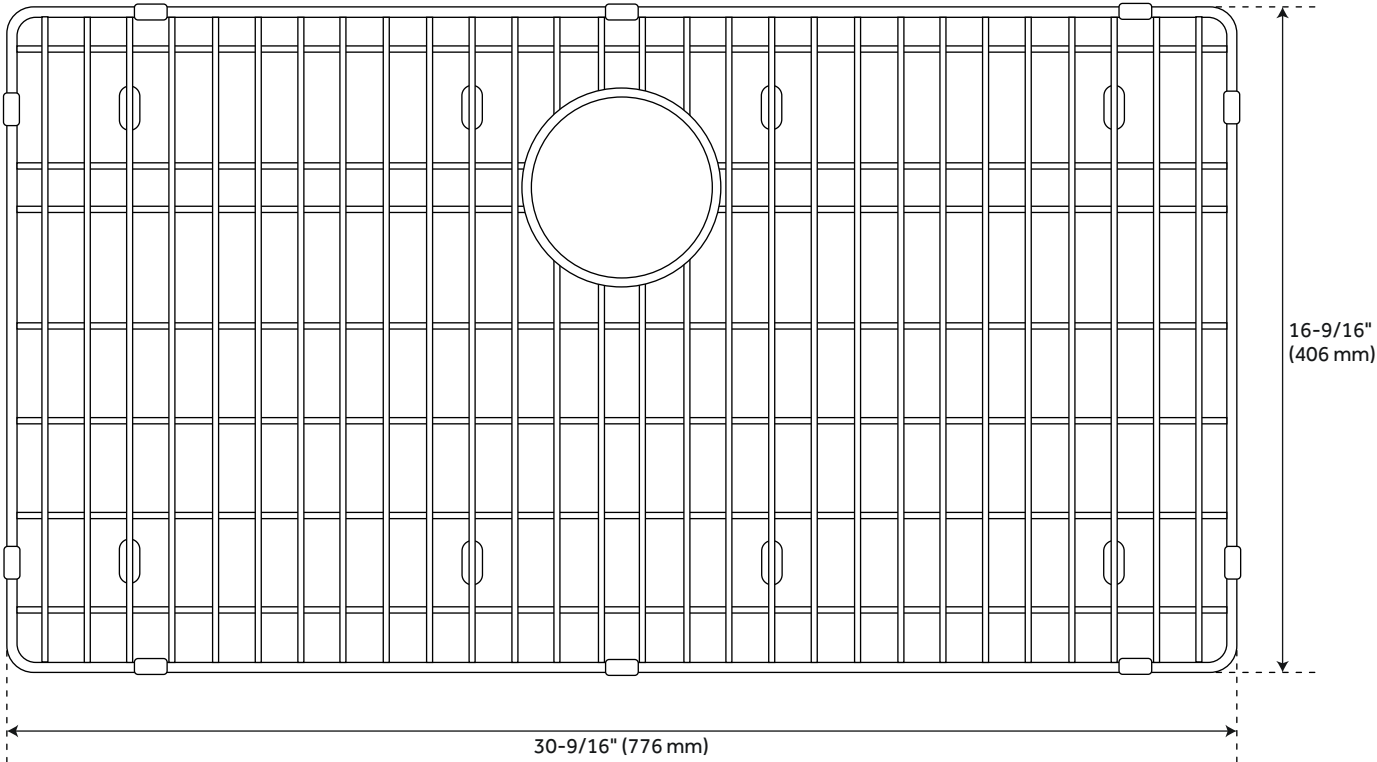

33" ATLAS STAINLESS STEEL FARMHOUSE SINK - CURVED APRON - PEWTER

SKU: 944651
Code: SH441081

FEATURES

Length: 33"
Width: 21"
Height: 9"
Number of Basins: 1
Sink Installation: Farmhouse
Product Color: Pewter
Faucet Centers: No Faucet Hole
Basin Length: 31"
Basin Width: 17"
Fits Drain Hole Size: 3-1/2"
Exterior Treatment: Smooth
Interior Treatment: Smooth
Metal Gauge/Thickness: 16 Gauge
Drain Included: Optional
Faucet Included: No
Sink Material: Stainless Steel
Basin Configuration: Single
Apron Design: Curved
Water Depth to Rim: 8-5/8"
Apron Front Rim Thickness: 3"
Faucet Holes: No Faucet Hole

REVISED 3/31/2023

33" ATLAS STAINLESS STEEL FARMHOUSE SINK - CURVED APRON - PEWTER

SKU: 944651
Code: SH441081

ADDITIONAL FEATURES

- Sound insulation coating/pads on sides and bottom.
- Rear drain location.
- Sink Grid Dimensions: 30-9/16" L x 16-9/16" W

REVISED 3/31/2023

33" ATLAS STAINLESS STEEL FARMHOUSE SINK - CURVED APRON - PEWTER

SKU: 944651

All dimensions and specifications are nominal and may vary. Use actual products for accuracy in critical situations.

OPTIONAL SINK GRID FOR 33" ATLAS FARMHOUSE SINK

SKU: 944651

All dimensions and specifications are nominal and may vary. Use actual products for accuracy in critical situations.