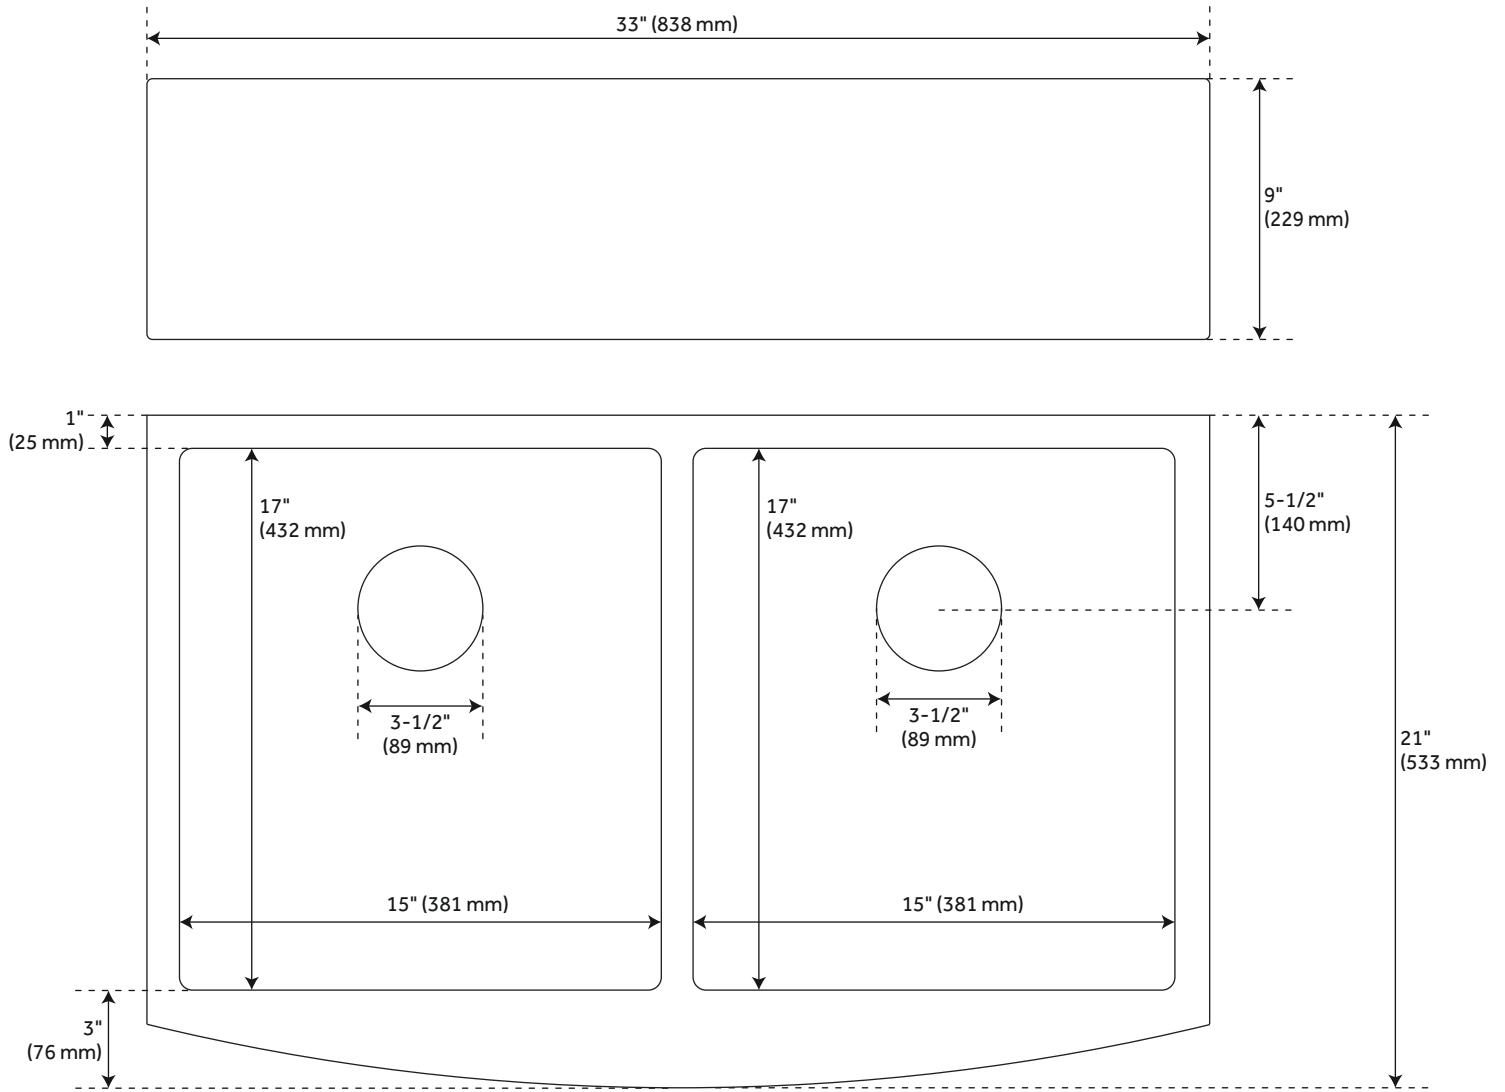

33" ATLAS DOUBLE-BOWL STAINLESS STEEL FARMHOUSE SINK - CURVED APRON - MATTE GOLD

SKU: 944654
Code: SH441084

FEATURES

Material: Stainless Steel
Length: 33"
Width: 21"
Height: 9"
Number of Basins: 2
Sink Installation: Farmhouse
Product Color: Matte Gold
Faucet Centers: No Faucet Hole
Basin Length: 15"
Basin Width: 17"
Fits Drain Hole Size: 3-1/2"
Exterior Treatment: Smooth
Interior Treatment: Smooth
Metal Gauge/Thickness: 16 Gauge
Drain Included: Optional
Faucet Included: No
Basin Configuration: 50/50
Apron Design: Curved
Water Depth to Rim: 8-5/8"
Apron Front Rim Thickness: 3"
Side and Back Rim Thickness: 1"
Faucet Holes: No Faucet Hole

REVISED 3/31/2023

33" ATLAS DOUBLE-BOWL STAINLESS STEEL FARMHOUSE SINK - CURVED APRON - MATTE GOLD

SKU: 944654
Code: SH441084

ADDITIONAL FEATURES

- Sound insulation coating/pads on sides and bottom.
- Rear drain location.

REVISED 3/31/2023

33" ATLAS DOUBLE-BOWL STAINLESS STEEL FARMHOUSE SINK - MATTE GOLD

SKU: 944654

All dimensions and specifications are nominal and may vary. Use actual products for accuracy in critical situations.