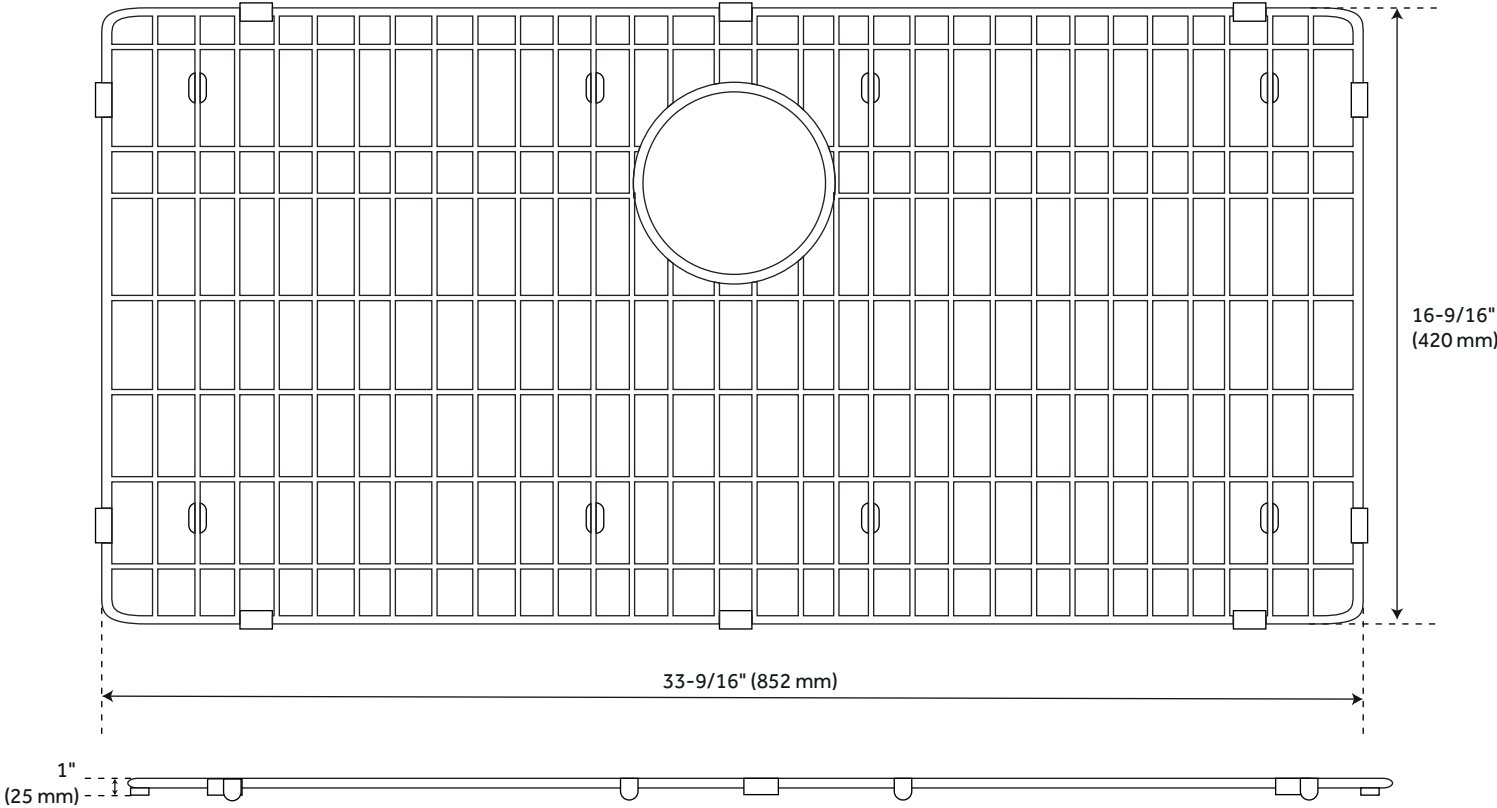

36" ATLAS STAINLESS STEEL FARMHOUSE SINK - CURVED APRON - MATTE GOLD

SKU: 944662
Code: SH441092

FEATURES

Length: 36"
Width: 21"
Height: 9"
Number of Basins: 1
Sink Installation: Farmhouse
Product Color: Matte Gold
Faucet Centers: No Faucet Hole
Basin Length: 34"
Basin Width: 17"
Fits Drain Hole Size: 3-1/2"
Exterior Treatment: Smooth
Interior Treatment: Smooth
Metal Gauge/Thickness: 16 Gauge
Drain Included: Optional
Faucet Included: No
Sink Material: Stainless Steel
Basin Configuration: Single
Apron Design: Curved
Water Depth to Rim: 8-5/8"
Apron Front Rim Thickness: 3"
Faucet Holes: No Faucet Hole

REVISED 3/31/2023

36" ATLAS STAINLESS STEEL FARMHOUSE SINK - CURVED APRON - MATTE GOLD

SKU: 944662

All dimensions and specifications are nominal and may vary. Use actual products for accuracy in critical situations.

ATLAS SINGLE BOWL SINK GRID

SKU: 944662

All dimensions and specifications are nominal and may vary. Use actual products for accuracy in critical situations.