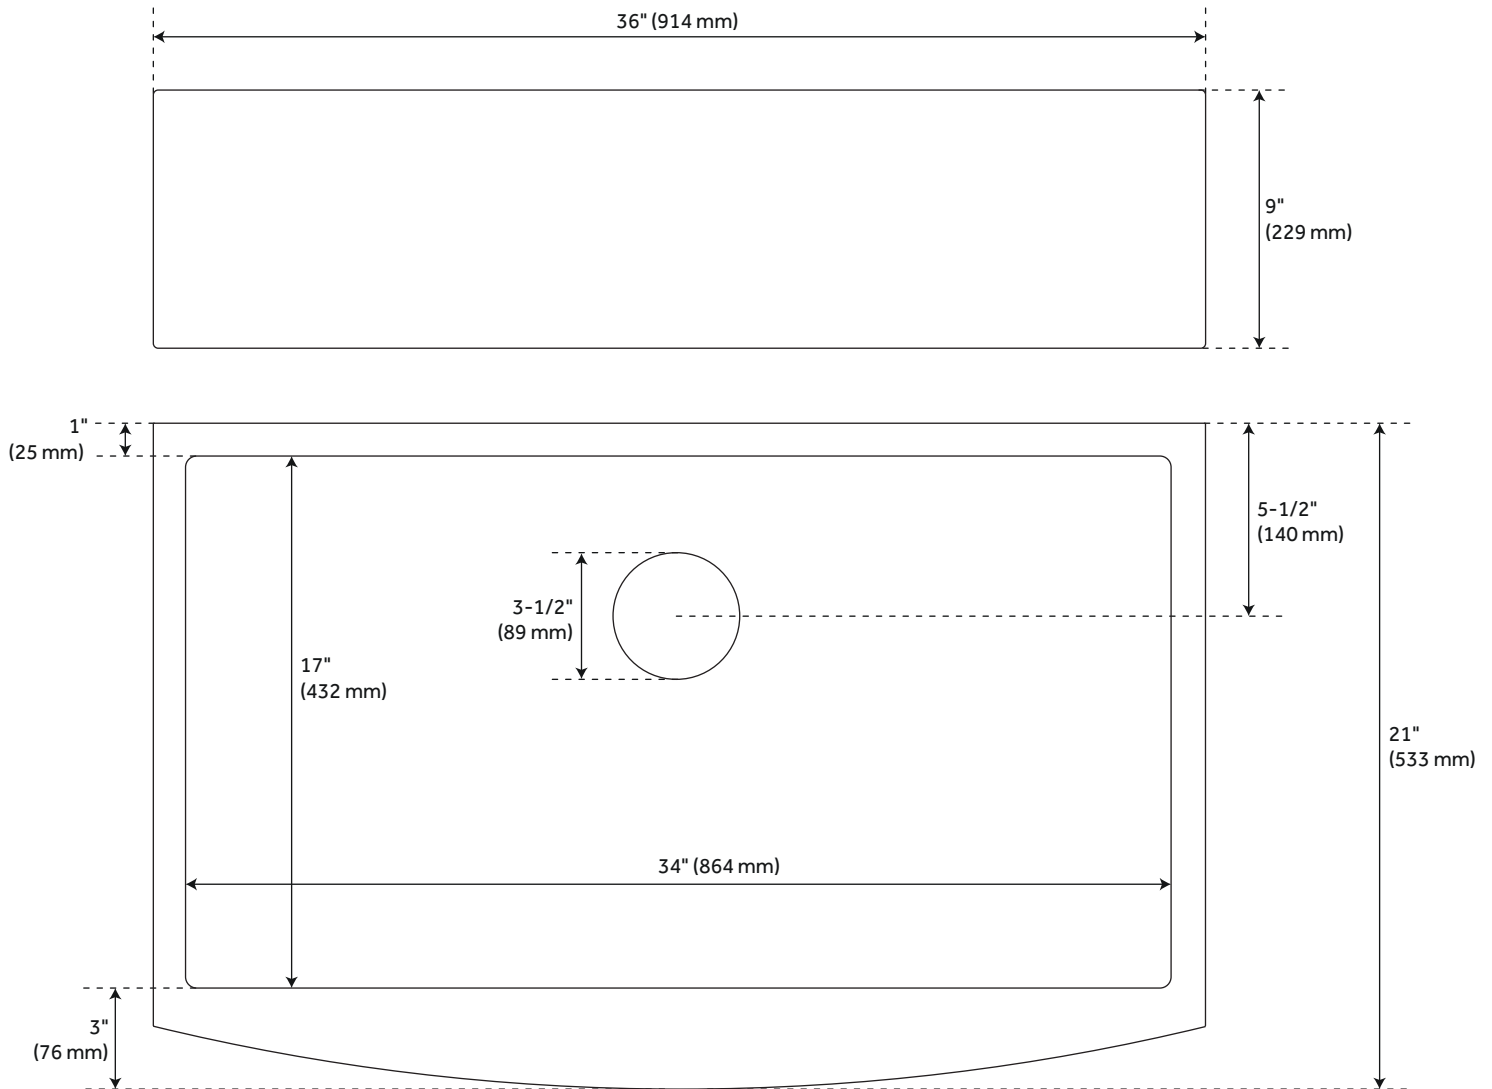

36" ATLAS STAINLESS STEEL FARMHOUSE SINK - CURVED APRON - MATTE GOLD

SKU: 944662

All dimensions and specifications are nominal and may vary. Use actual products for accuracy in critical situations.