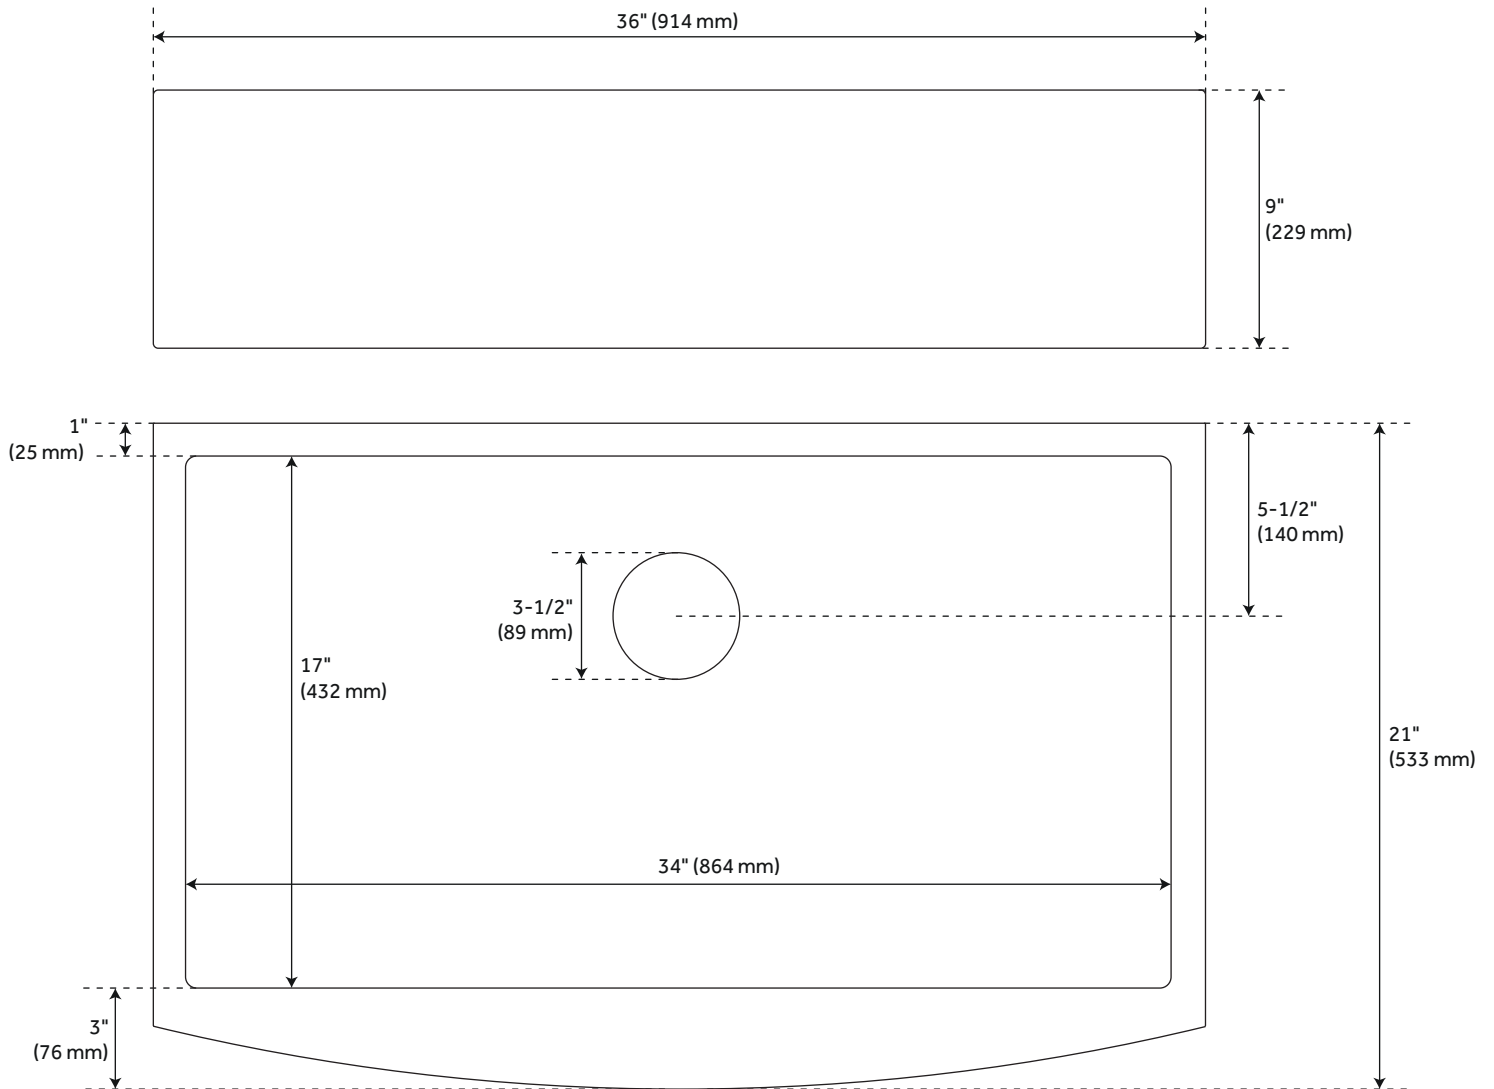

36" ATLAS STAINLESS STEEL FARMHOUSE SINK - CURVED APRON - BRONZE

SKU: 944664

All dimensions and specifications are nominal and may vary. Use actual products for accuracy in critical situations.