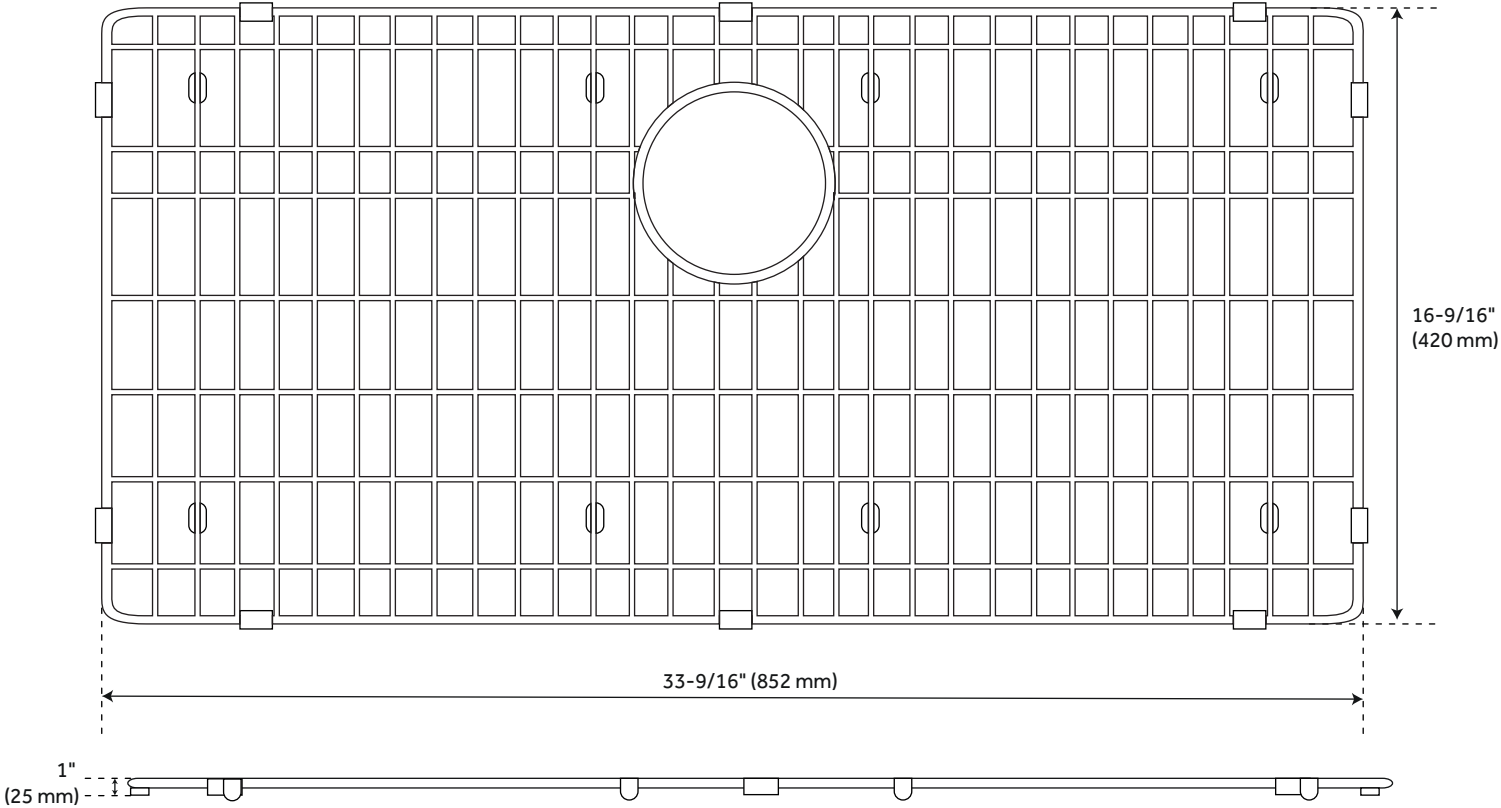

## FEATURES

Length: 36"  
Width: 21"  
Height: 9"  
Number of Basins: 1  
Sink Installation: Farmhouse  
Product Color: Bronze  
Faucet Centers: No Faucet Hole  
Basin Length: 34"  
Basin Width: 17"  
Fits Drain Hole Size: 3-1/2"  
Exterior Treatment: Smooth  
Interior Treatment: Smooth  
Metal Gauge/Thickness: 16 Gauge  
Drain Included: Optional  
Faucet Included: No  
Sink Material: Stainless Steel  
Basin Configuration: Single  
Apron Design: Curved  
Water Depth to Rim: 8-5/8"  
Apron Front Rim Thickness: 3"  
Faucet Holes: No Faucet Hole

# ATLAS SINGLE BOWL SINK GRID

SKU: 944664

All dimensions and specifications are nominal and may vary. Use actual products for accuracy in critical situations.