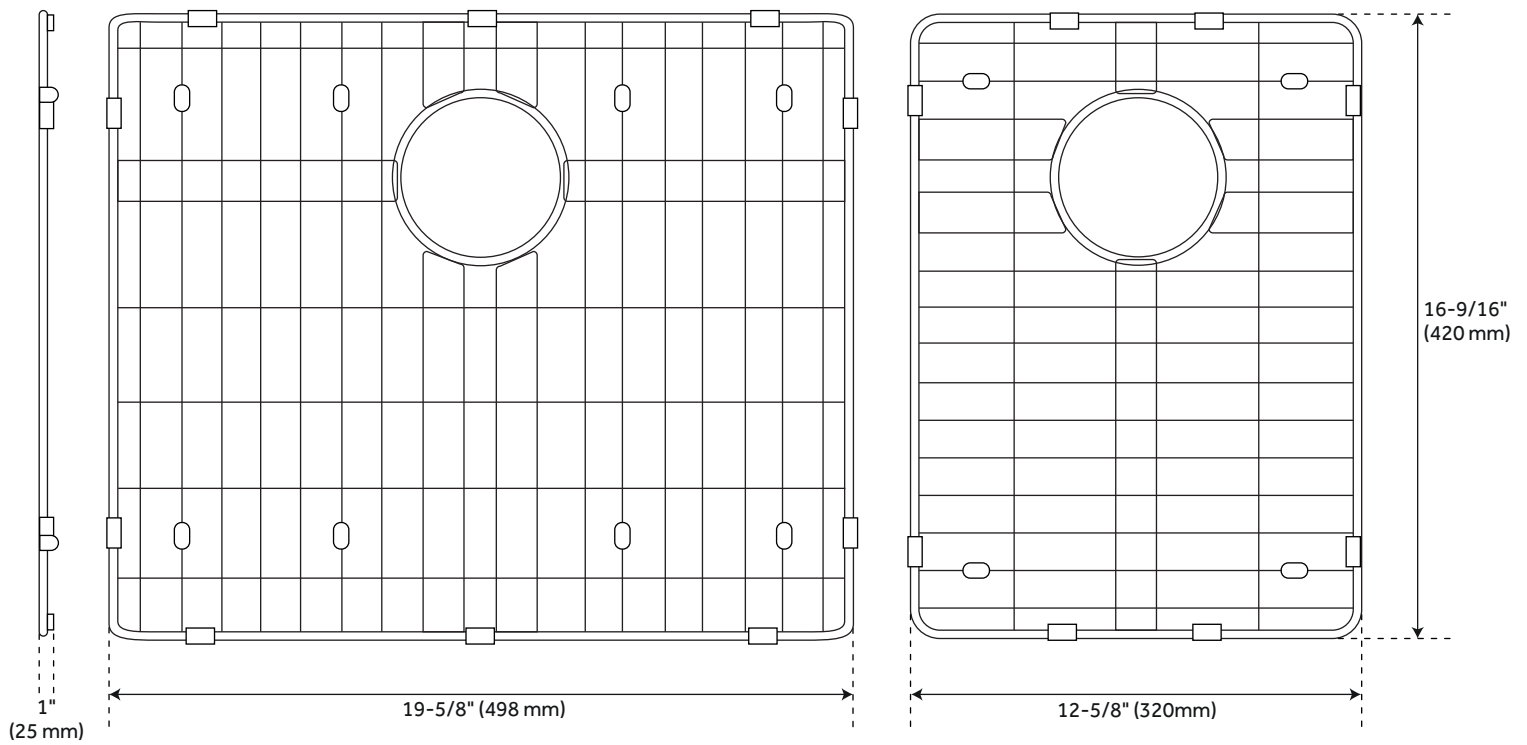

36" ATLAS 60/40 OFFSET DOUBLE-BOWL STAINLESS STEEL FARMHOUSE SINK - CURVED APRON - MATTE

SKU: 944666
Code: SH441096

ASME A112.19.3/CSA B45.4

FEATURES

Material: Stainless Steel
Length: 36"
Width: 21"
Height: 9"
Number of Basins: 2
Sink Installation: Farmhouse
Product Color: Matte Gold
Faucet Centers: No Faucet Hole
Fits Drain Hole Size: 3-1/2"
Exterior Treatment: Smooth
Interior Treatment: Smooth
Metal Gauge/Thickness: 16 Gauge
Drain Included: Optional
Faucet Included: No
Basin Configuration: 60/40
Apron Design: Curved
Large Bowl Length: 20"
Large Bowl Width: 16-7/8"
Small Bowl Length: 13"
Small Bowl Width: 16-7/8"
Water Depth to Rim: 8-5/8"
Apron Front Rim Thickness: 3"
Side and Back Rim Thickness: 1"
Faucet Holes: No Faucet Hole

REVISED 3/31/2023

36" ATLAS 60/40 OFFSET DOUBLE-BOWL FARMHOUSE SINK - MATTE GOLD

SKU: 944666

All dimensions and specifications are nominal and may vary. Use actual products for accuracy in critical situations.

OPTIONAL 36" ATLAS 60/40 OFFSET DOUBLE-BOWL FARMHOUSE SINK GRIDS

SKU: 944666

All dimensions and specifications are nominal and may vary. Use actual products for accuracy in critical situations.