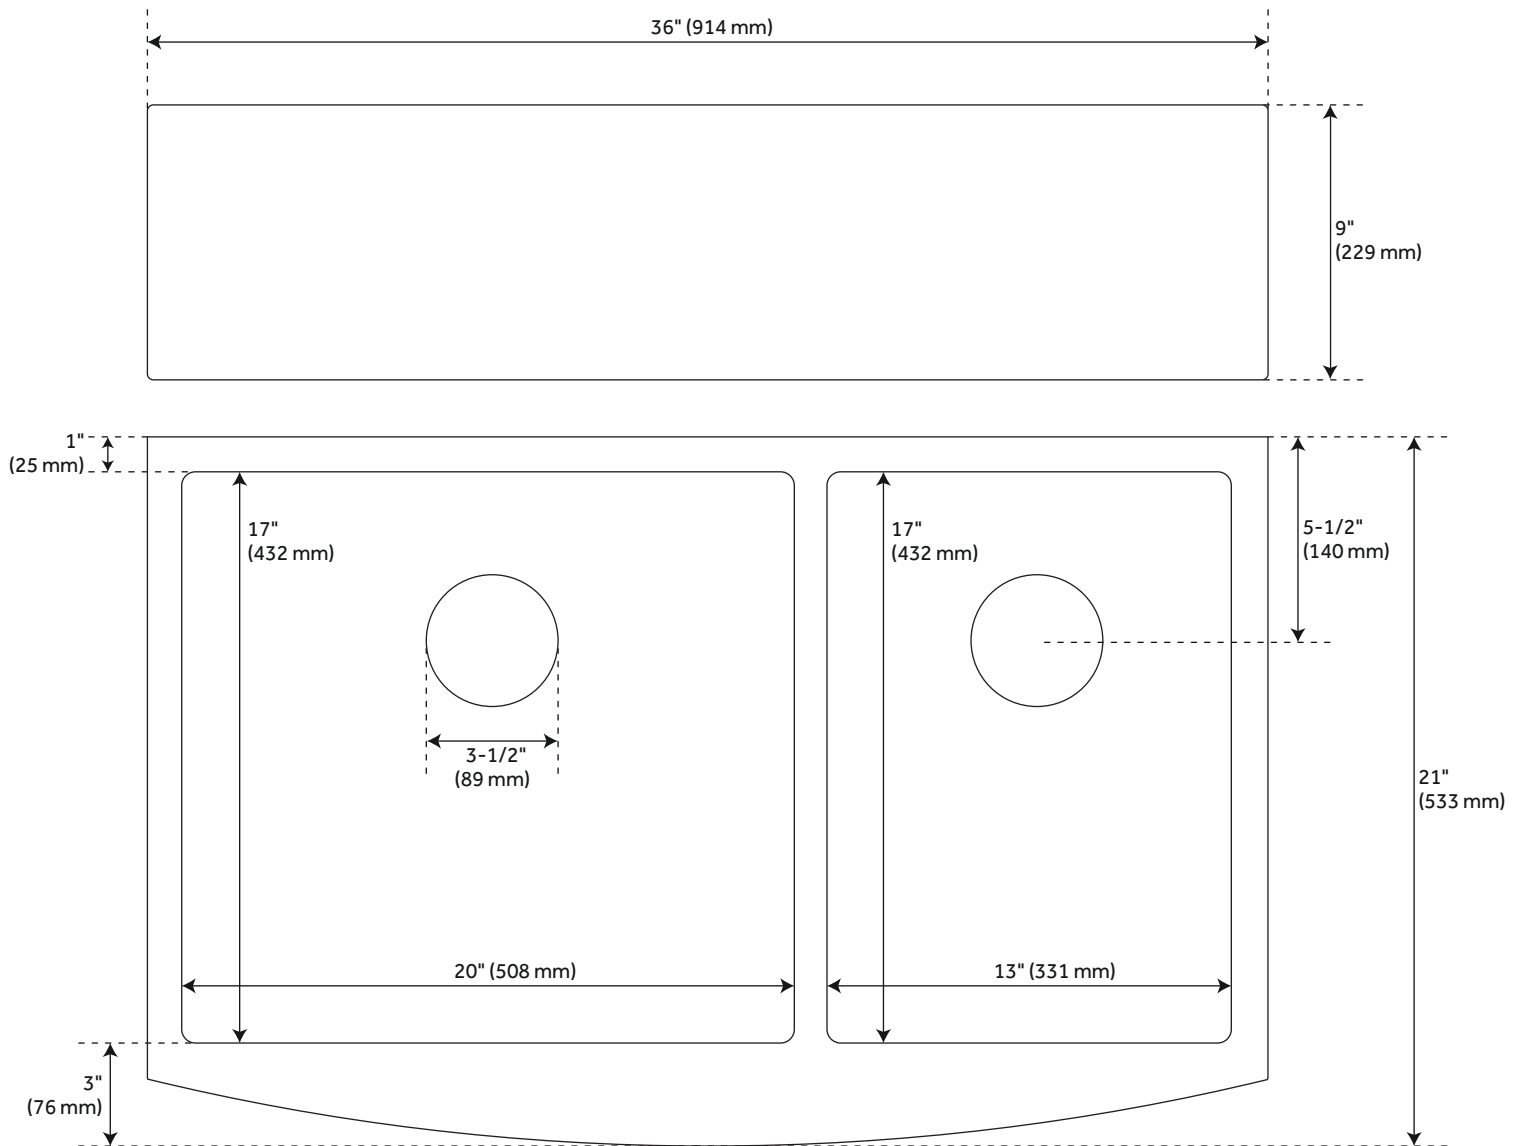

36" ATLAS 60/40 OFFSET DOUBLE-BOWL STAINLESS STEEL FARMHOUSE SINK - CURVED APRON - MATTE

SKU: 944666
Code: SH441096

ASME A112.19.3/CSA B45.4

FEATURES

Material: Stainless Steel
Length: 36"
Width: 21"
Height: 9"
Number of Basins: 2
Sink Installation: Farmhouse
Product Color: Matte Gold
Faucet Centers: No Faucet Hole
Fits Drain Hole Size: 3-1/2"
Exterior Treatment: Smooth
Interior Treatment: Smooth
Metal Gauge/Thickness: 16 Gauge
Drain Included: Optional
Faucet Included: No
Basin Configuration: 60/40
Apron Design: Curved
Large Bowl Length: 20"
Large Bowl Width: 16-7/8"
Small Bowl Length: 13"
Small Bowl Width: 16-7/8"
Water Depth to Rim: 8-5/8"
Apron Front Rim Thickness: 3"
Side and Back Rim Thickness: 1"
Faucet Holes: No Faucet Hole

REVISED 3/31/2023

36" ATLAS 60/40 OFFSET DOUBLE-BOWL STAINLESS STEEL FARMHOUSE SINK - CURVED APRON - MATTE

SKU: 944666
Code: SH441096

ADDITIONAL FEATURES

- Sound insulation coating/pads on sides and bottom.
- Rear drain location.

REVISED 3/31/2023

36" ATLAS 60/40 OFFSET DOUBLE-BOWL FARMHOUSE SINK - MATTE GOLD

SKU: 944666

All dimensions and specifications are nominal and may vary. Use actual products for accuracy in critical situations.

OPTIONAL 36" ATLAS 60/40 OFFSET DOUBLE-BOWL FARMHOUSE SINK GRIDS

SKU: 944666

All dimensions and specifications are nominal and may vary. Use actual products for accuracy in critical situations.