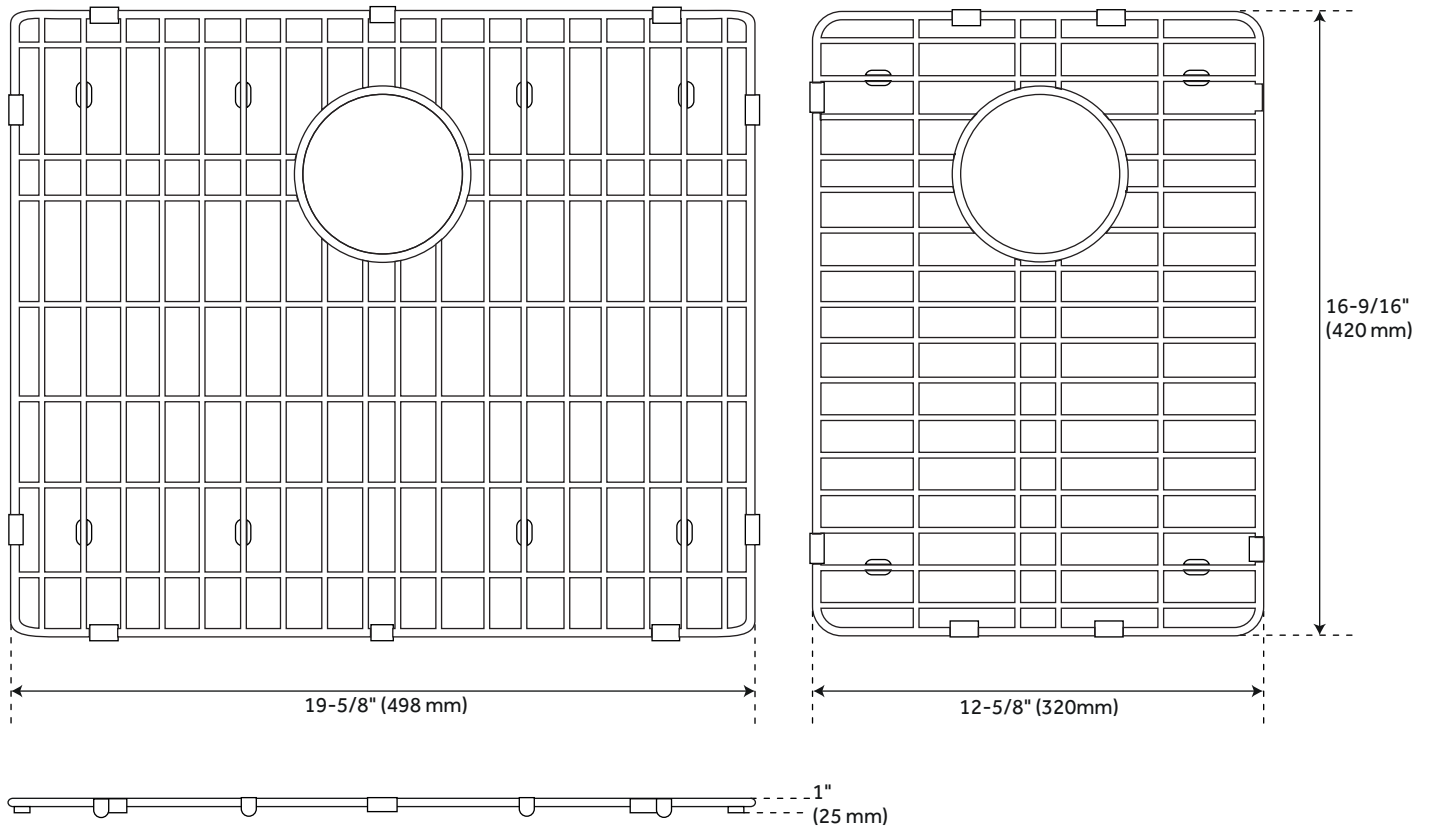

36" ATLAS 60/40 OFFSET DOUBLE-BOWL STAINLESS STEEL FARMHOUSE SINK - CURVED APRON - PEWTER

SKU: 944667
Code: SH441097

FEATURES

Material: Stainless Steel
Length: 36"
Width: 21"
Height: 9"
Number of Basins: 2
Sink Installation: Farmhouse
Product Color: Pewter
Faucet Centers: No Faucet Hole
Fits Drain Hole Size: 3-1/2"
Exterior Treatment: Smooth
Interior Treatment: Smooth
Metal Gauge/Thickness: 16 Gauge
Drain Included: Optional
Faucet Included: No
Basin Configuration: 60/40
Apron Design: Curved
Large Bowl Length: 20"
Large Bowl Width: 16-7/8"
Small Bowl Length: 13"
Small Bowl Width: 16-7/8"
Water Depth to Rim: 8-5/8"
Apron Front Rim Thickness: 3"
Side and Back Rim Thickness: 1"
Faucet Holes: No Faucet Hole

REVISED 3/31/2023

36" ATLAS 60/40 OFFSET DOUBLE-BOWL STAINLESS STEEL FARMHOUSE SINK - PEWTER

SKU: 944667

All dimensions and specifications are nominal and may vary. Use actual products for accuracy in critical situations.

OPTIONAL 36" ATLAS 60/40 OFFSET DOUBLE-BOWL FARMHOUSE SINK GRIDS

SKU: 944667

All dimensions and specifications are nominal and may vary. Use actual products for accuracy in critical situations.