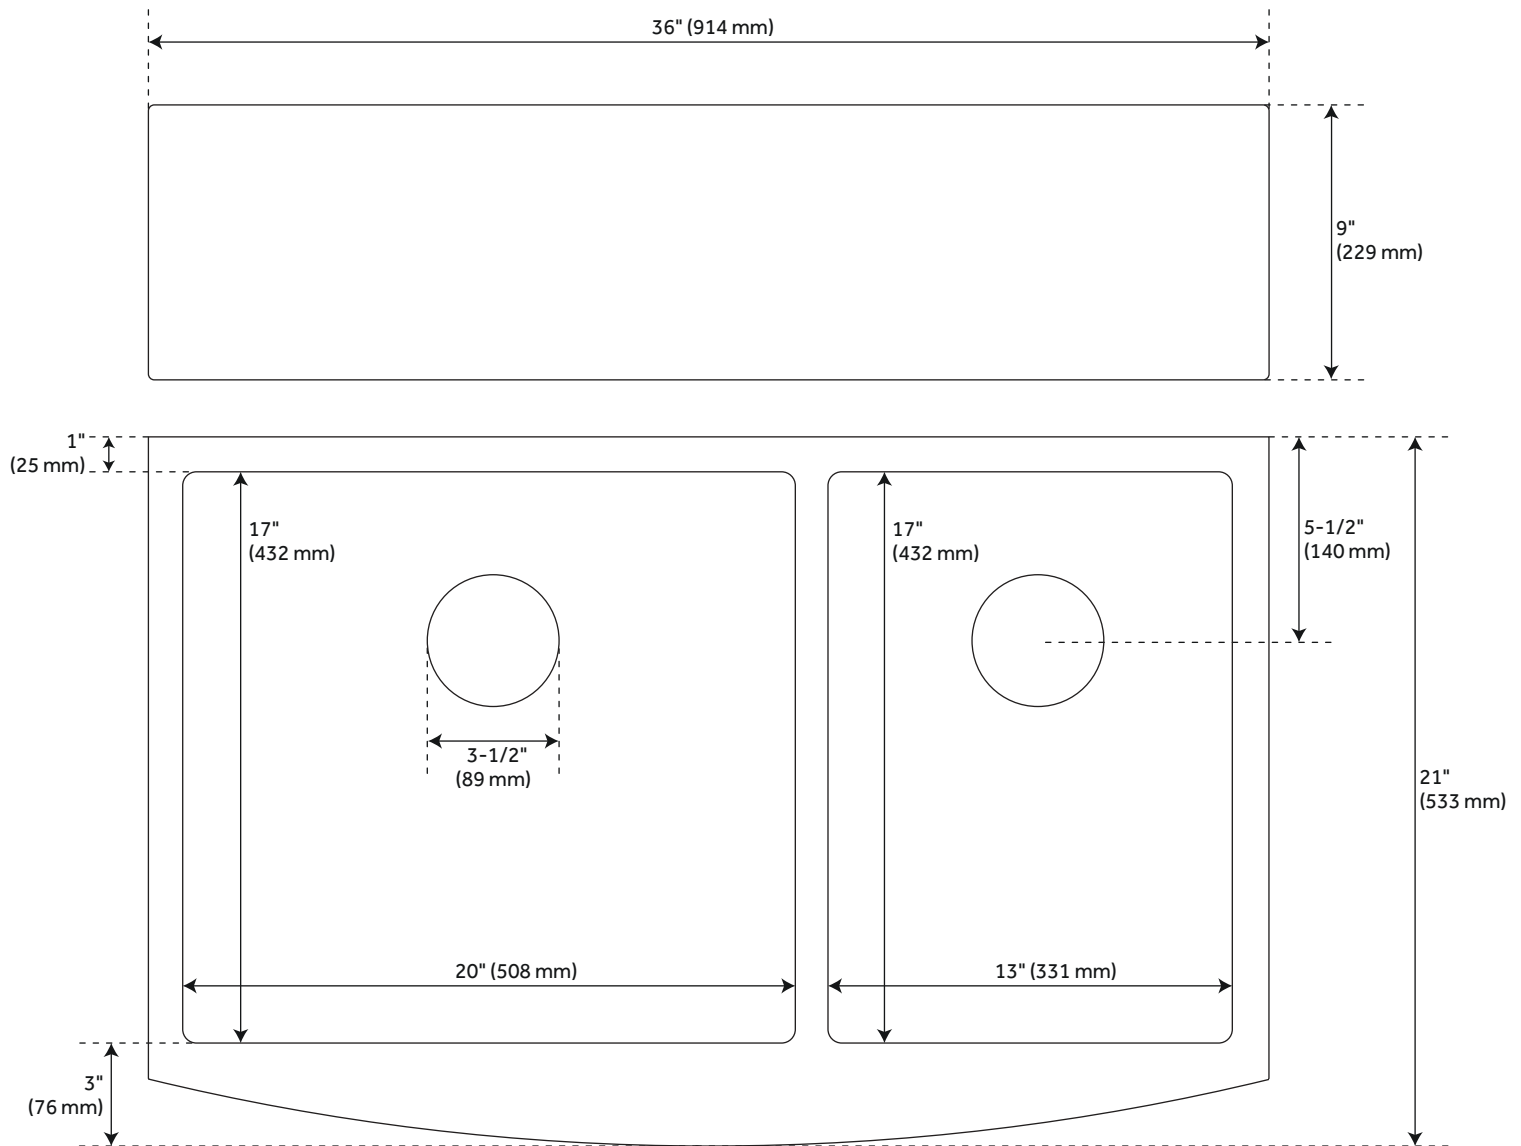

36" ATLAS 60/40 OFFSET DOUBLE-BOWL STAINLESS STEEL FARMHOUSE SINK - CURVED APRON - PEWTER

SKU: 944667
Code: SH441097

FEATURES

Material: Stainless Steel
Length: 36"
Width: 21"
Height: 9"
Number of Basins: 2
Sink Installation: Farmhouse
Product Color: Pewter
Faucet Centers: No Faucet Hole
Fits Drain Hole Size: 3-1/2"
Exterior Treatment: Smooth
Interior Treatment: Smooth
Metal Gauge/Thickness: 16 Gauge
Drain Included: Optional
Faucet Included: No
Basin Configuration: 60/40
Apron Design: Curved
Large Bowl Length: 20"
Large Bowl Width: 16-7/8"
Small Bowl Length: 13"
Small Bowl Width: 16-7/8"
Water Depth to Rim: 8-5/8"
Apron Front Rim Thickness: 3"
Side and Back Rim Thickness: 1"
Faucet Holes: No Faucet Hole

REVISED 3/31/2023

36" ATLAS 60/40 OFFSET DOUBLE-BOWL STAINLESS STEEL FARMHOUSE SINK - CURVED APRON - PEWTER

SKU: 944667

Code: SH441097

ADDITIONAL FEATURES

- Sound insulation coating/pads on sides and bottom.
- Rear drain location.

REVISED 3/31/2023

36" ATLAS 60/40 OFFSET DOUBLE-BOWL STAINLESS STEEL FARMHOUSE SINK - PEWTER

SKU: 944667

All dimensions and specifications are nominal and may vary. Use actual products for accuracy in critical situations.

OPTIONAL 36" ATLAS 60/40 OFFSET DOUBLE-BOWL FARMHOUSE SINK GRIDS

SKU: 944667

All dimensions and specifications are nominal and may vary. Use actual products for accuracy in critical situations.