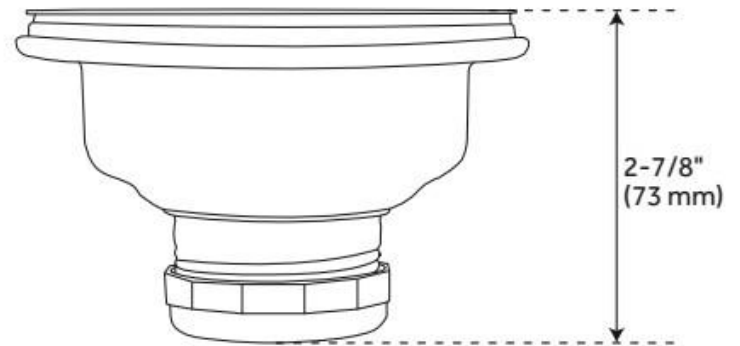

3-1/2" KITCHEN SINK BASKET STRAINER OR GARBAGE DISPOSAL FLANGE - GUNMETAL BLACK FINISH

SKU: 944670

Code: SH401910, SHBS140

FEATURES

Material: Stainless Steel

Product Finish: Gunmetal Black

Fits Drain Hole Size: 3-1/2"

Overflow Hole: No

LISTED ID: SHDF140**

REVISED 7/12/2024

3-1/2" KITCHEN SINK BASKET STRAINER OR GARBAGE DISPOSAL FLANGE - GUNMETAL BLACK FINISH

SKU: 944670

Code: SH401910, SHBS140

REVISED 7/12/2024