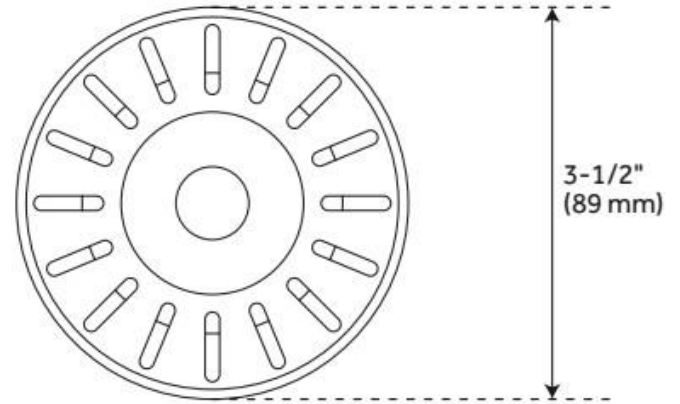

3-1/2" KITCHEN SINK BASKET STRAINER OR GARBAGE DISPOSAL FLANGE - GUNMETAL BLACK FINISH

SKU: 944670

Code: SH401910, SHBS140

FEATURES

Material: Stainless Steel

Product Finish: Gunmetal Black

Fits Drain Hole Size: 3-1/2"

Overflow Hole: No

LISTED ID: SHDF140**

REVISED 7/12/2024

3-1/2" KITCHEN SINK BASKET STRAINER OR GARBAGE DISPOSAL FLANGE - GUNMETAL BLACK FINISH

SKU: 944670

Code: SH401910, SHBS140

REVISED 7/12/2024