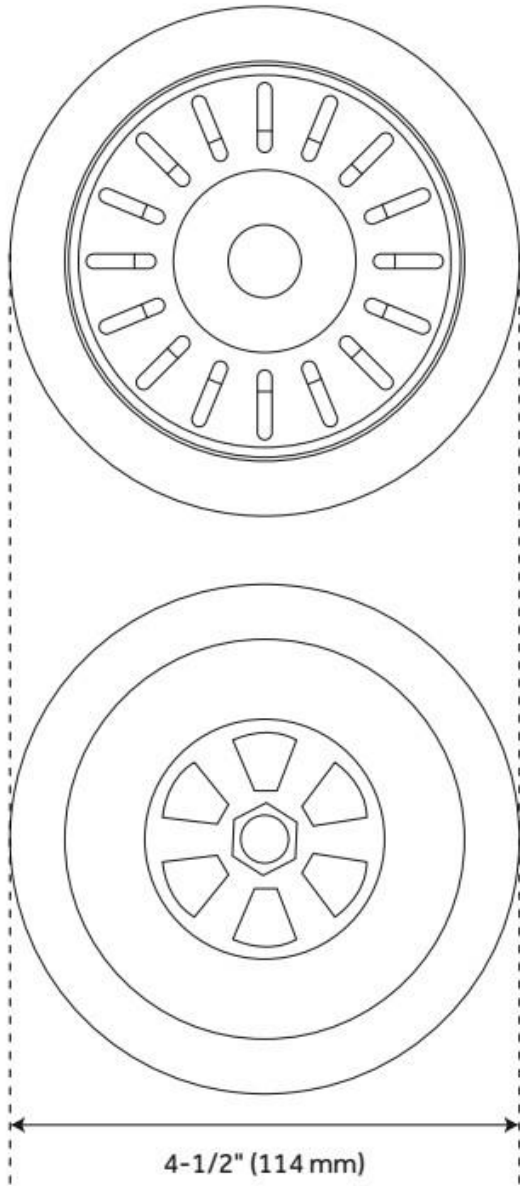

3-1/2" KITCHEN SINK BASKET STRAINER OR GARBAGE DISPOSAL FLANGE - GUNMETAL BLACK FINISH

SKU: 944670

Code: SH401910, SHBS140

FEATURES

Material: Stainless Steel

Product Finish: Gunmetal Black

Fits Drain Hole Size: 3-1/2"

Overflow Hole: No

LISTED ID: SHDF140**

REVISED 7/12/2024

3-1/2" KITCHEN SINK BASKET STRAINER OR GARBAGE DISPOSAL FLANGE - GUNMETAL BLACK FINISH

SKU: 944670

Code: SH401910, SHBS140

REVISED 7/12/2024