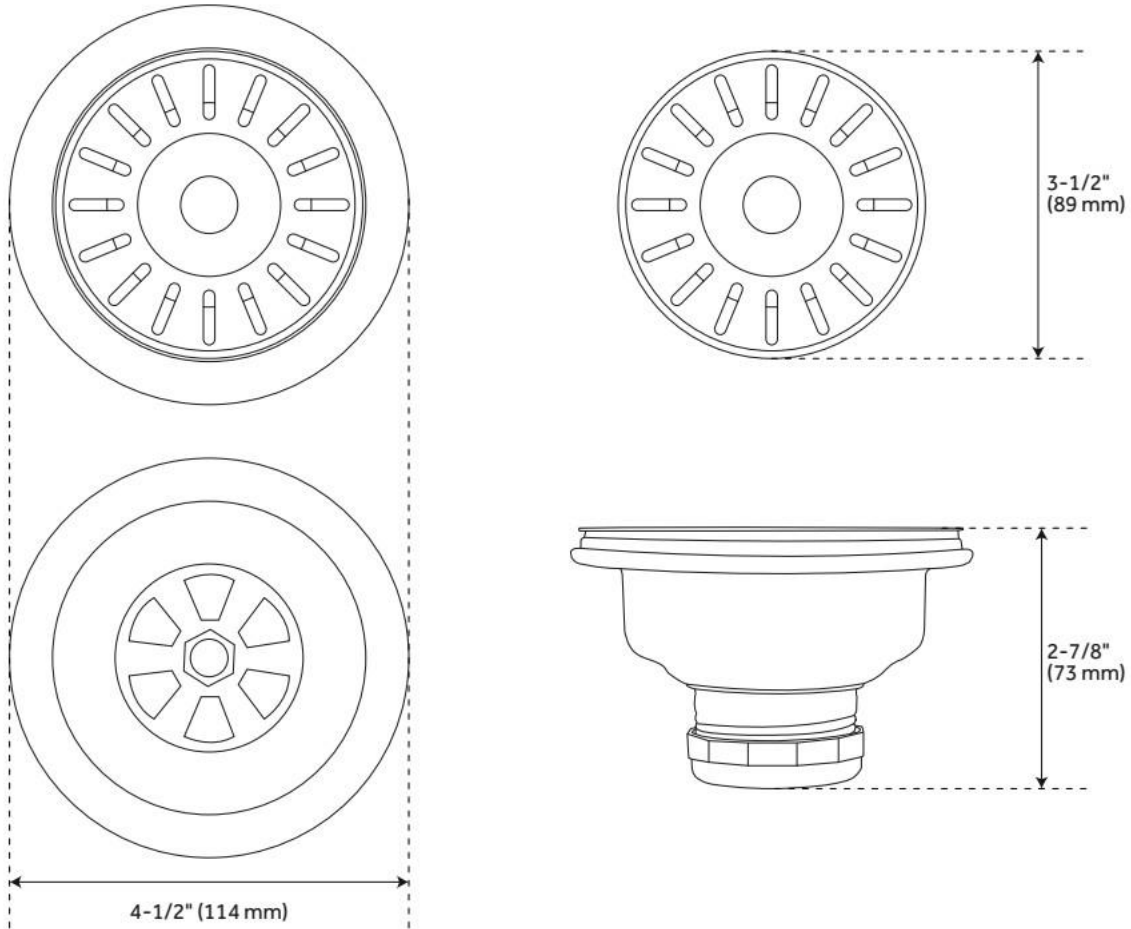

3-1/2" KITCHEN SINK BASKET STRAINER OR GARBAGE DISPOSAL FLANGE - BRONZE

SKU: 944676

Code: SH441105, SH401910, SH453543

FEATURES

Material: Stainless Steel

Product Finish: Bronze

Fits Drain Hole Size: 3-1/2"

Overflow Hole: No

LISTED ID: SHDF140**

REVISED 7/3/2024

3-1/2" KITCHEN SINK BASKET STRAINER OR GARBAGE DISPOSAL FLANGE - BRONZE

SKU: 944676

Code: SH441105, SH401910, SH453543

REVISED 7/3/2024