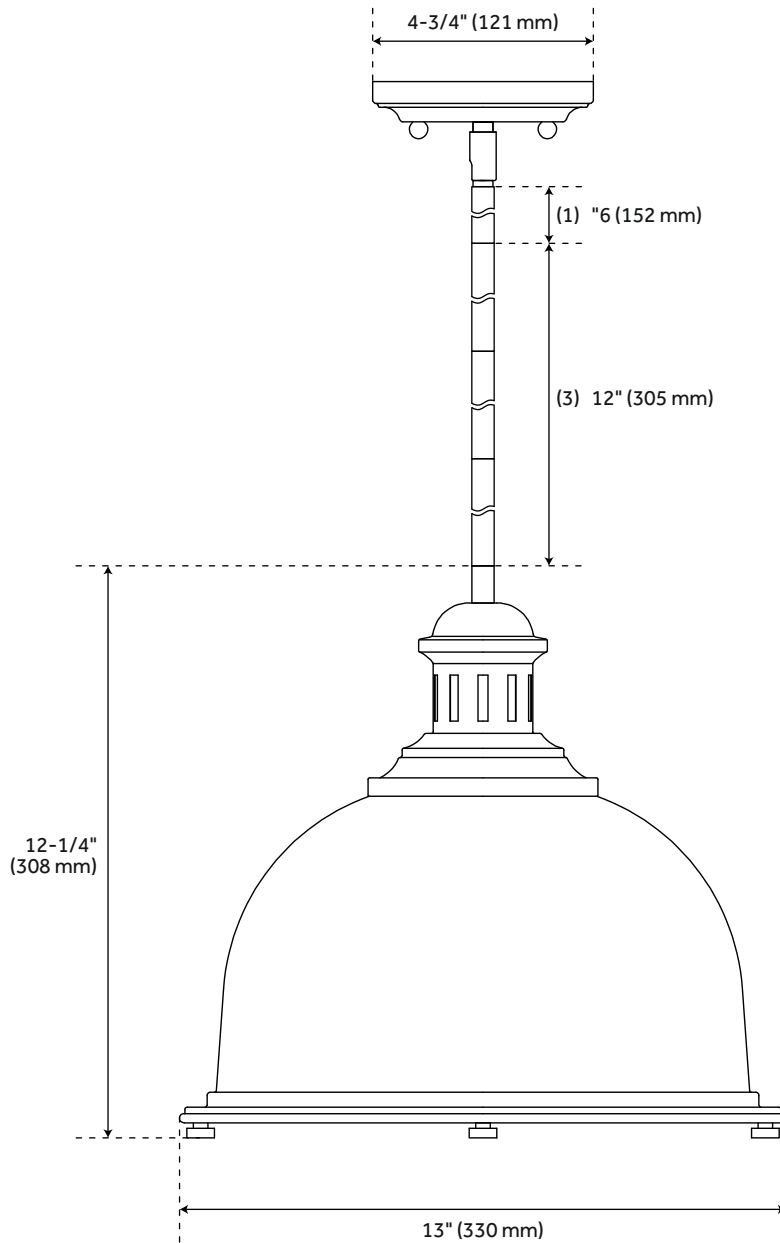

## FEATURES

Installation Type: Ceiling Mount  
Design: Modern  
Material: Steel  
Width: 13"  
Height: 12-1/4"  
Base Plate Length: 7/8"  
Base Plate Diameter: 4-3/4"  
Mounting Hardware Included: Yes  
Shade Material: Steel  
Number of Bulbs: 1  
Base Plate Depth: 7/8"  
Location Type: Suitable for Dry Locations  
Bulbs Included: No  
Bulb Type: Medium E-26  
Wattage per Bulb: 100  
Downrod/Chain Length: (1) 6" and (4) 12"  
Remote Included: No

# CHISUM DOME PENDANT LIGHT - SINGLE LIGHT

SKU: 944684  
Code: PHPL5081

## ADDITIONAL FEATURES

- Hardwired.
- Maximum hanging height of 55-3/8".
- Includes 15' of wire.
- Can be mounted on a sloped ceiling at up to a 90 degree angle.

REVISED 3/21/2023

# CHISUM SINGLE LIGHT DOME PENDANT LIGHT

SKU: 944684

PHPL5081

All dimensions and specifications are nominal and may vary. Use actual products for accuracy in critical situations.