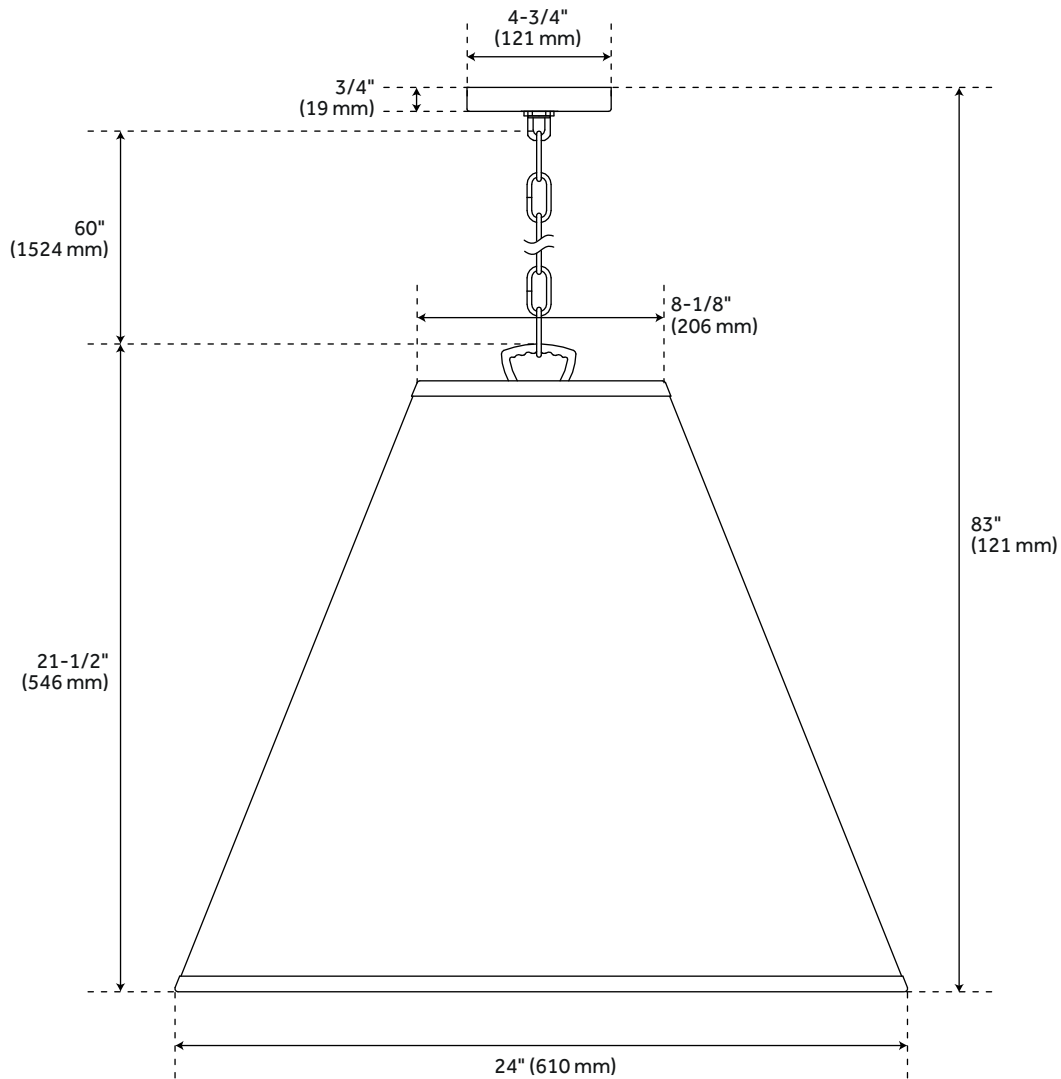

## FEATURES

Installation Type: Ceiling Mount  
Design: Modern  
Material: Steel  
Width: 24"  
Height: 21-1/2"  
Base Plate Diameter: 4-3/4"  
Mounting Hardware Included: Yes  
Shade Material: Paper  
Number of Bulbs: 3  
Base Plate Depth: 3/4"  
Location Type: Suitable for Dry Locations  
Bulbs Included: No  
Bulb Type: Candelabra E-12  
Wattage per Bulb: 60  
Downrod/Chain Length: 60"  
Remote Included: No  
Canopy/Backplate Height: 3/4"  
Canopy/Backplate Width: 4-3/4"  
Sloped Ceiling Compatible: No  
Voltage: 120

# FAIRVIEW 3-LIGHT PENDANT CHANDELIER

SKU: 944689

PHPL6423

All dimensions and specifications are nominal and may vary. Use actual products for accuracy in critical situations.