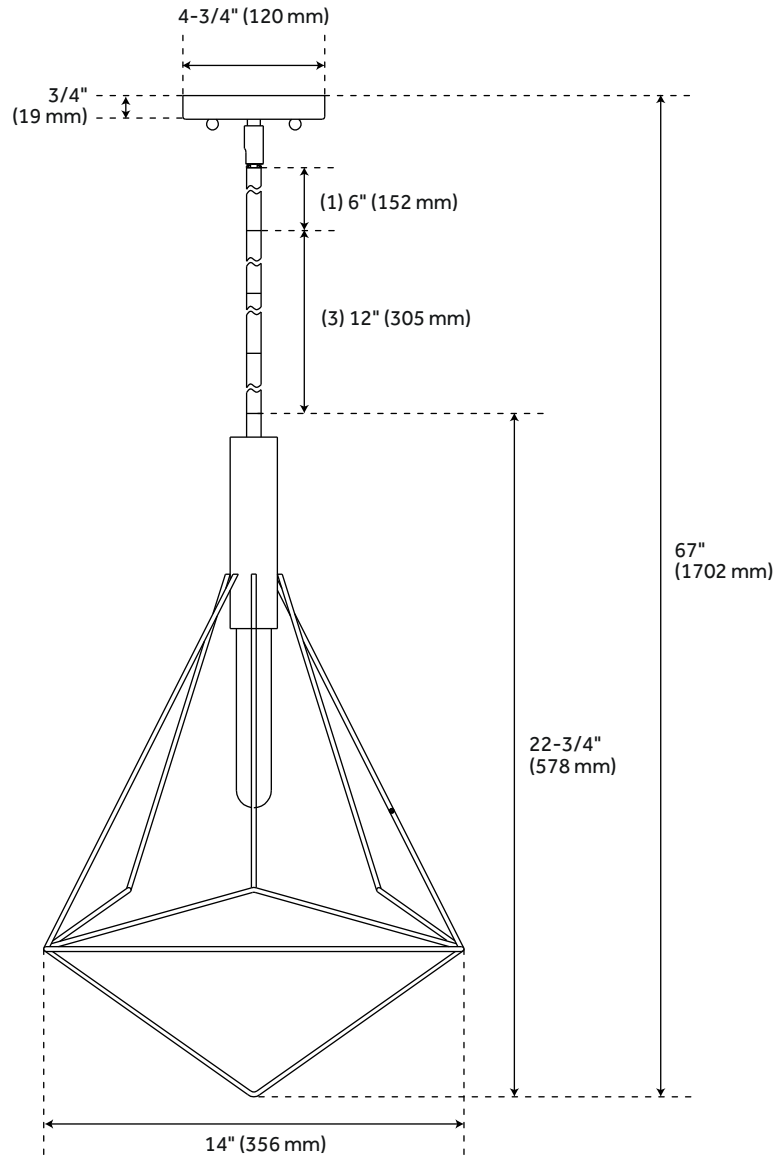

MATTA PENDANT LIGHT - SINGLE LIGHT

SKU: 944692
Code: PHPL6561

FEATURES

Installation Type: Ceiling Mount
Design: Modern
Material: Steel
Width: 14"
Height: 22-3/4"
Mounting Hardware Included: Yes
Shade Material: Steel
Number of Bulbs: 1
Location Type: Suitable for Dry
Locations Bulbs Included: No
Bulb Type: Medium E-26
Wattage per Bulb: 60
Downrod/Chain Length: (1) 6" and (3) 12" Remote Included: No
Canopy/Backplate Height: 3/4"
Canopy/Backplate Width: 4-3/4"
Sloped Ceiling Compatible: No
Voltage: 120

SKU: 944692

PHPL6561

All dimensions and specifications are nominal and may vary. Use actual products for accuracy in critical situations.